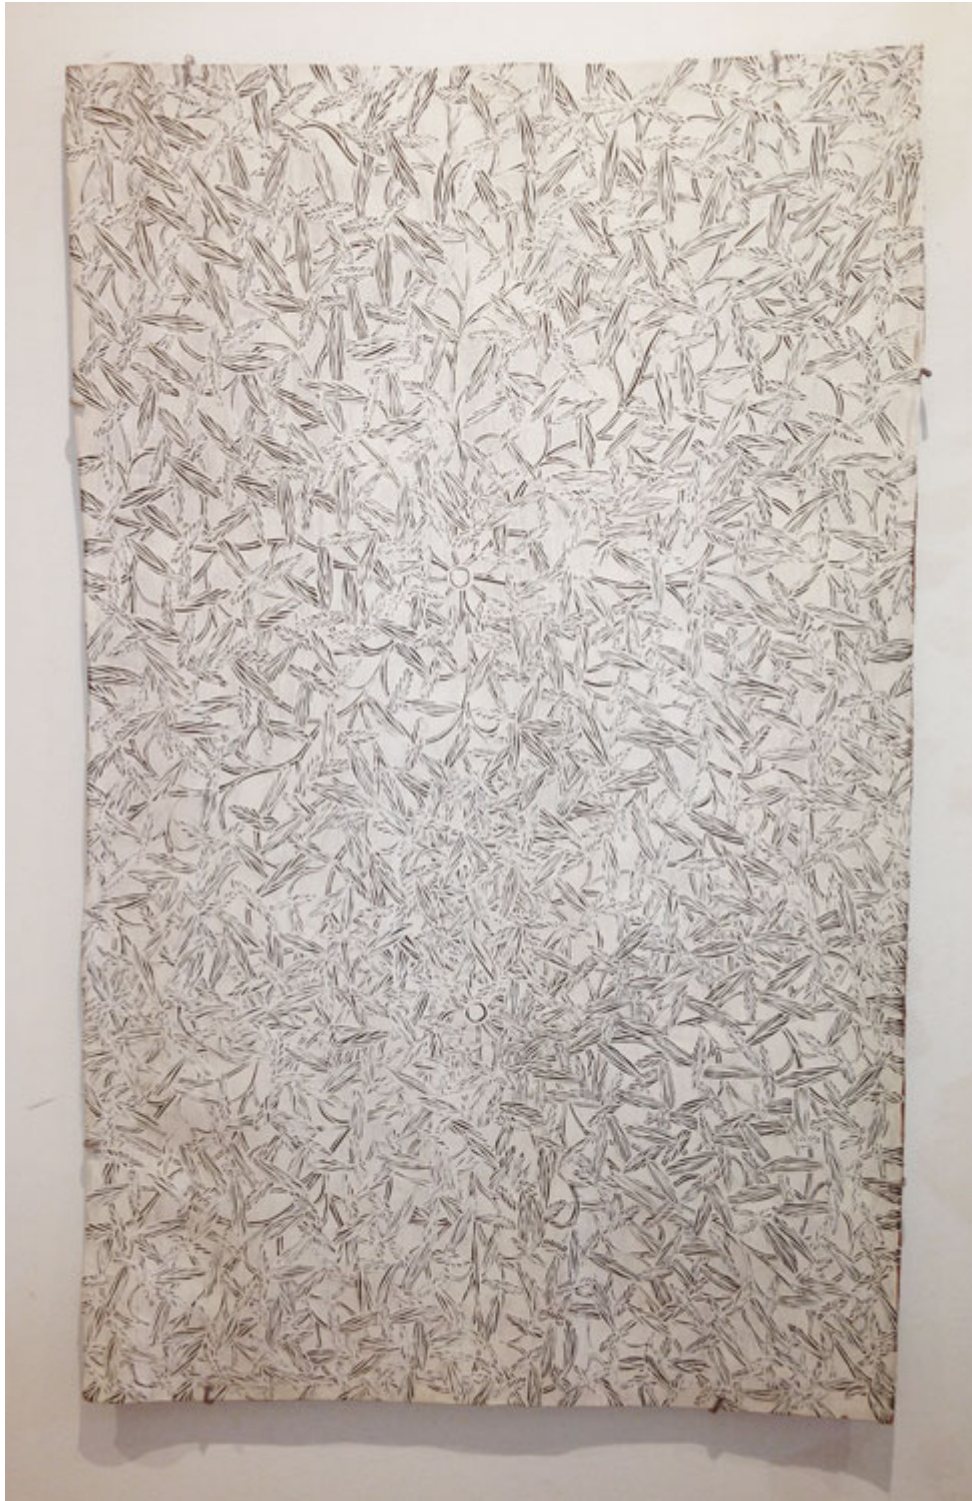

4426E

DJIRRIRRA WUNUNGMURRA

YUKUWA 2014

EARTH PIGMENT ON BARK

113.0 X 72.0 CM

VIVIENANDERSONGALLERY.COM