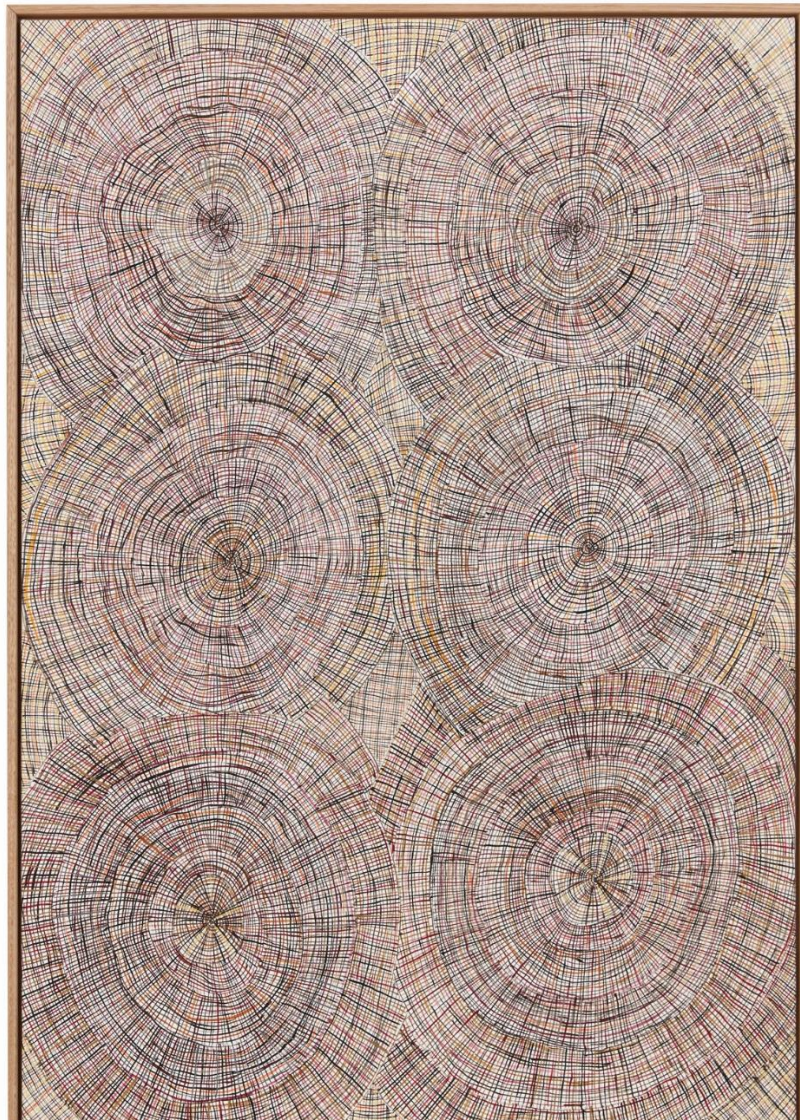

20.

REGINA WILSON

SYAW 2018

SYNTHETIC POLYMER PAINT ON CANVAS

---

120 X 88 CM

PROVENANCE: DURRMU ARTS, NT CAT NO 144-18

VIVIENANDERSONGALLERY.COM