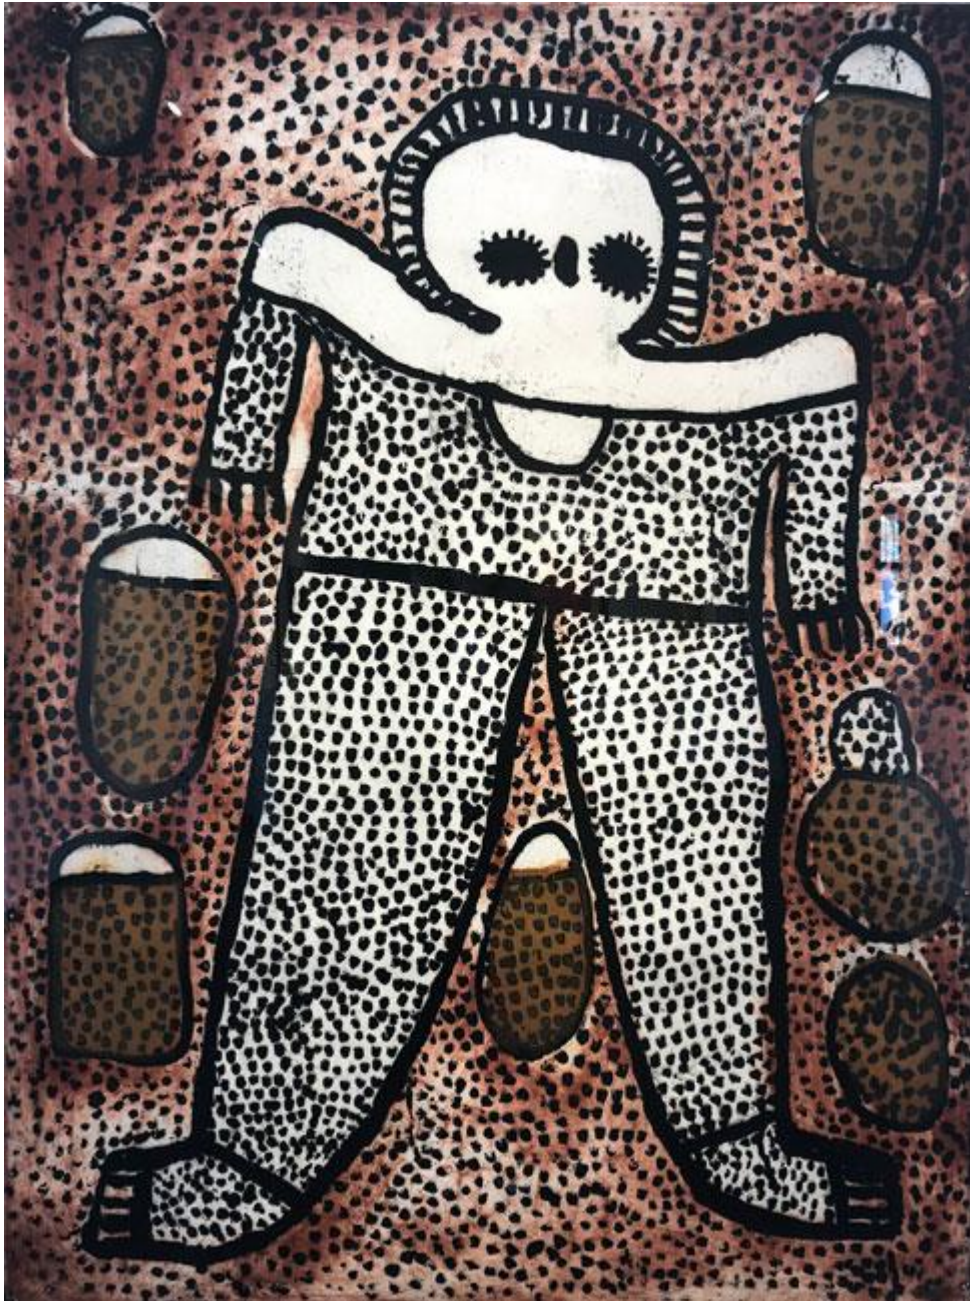

WINTER SPECTRUM

05 · 06 · 19 — 13 · 07 · 19

VIVIEN ANDERSON GALLERY

GROUND FLOOR 284-290 ST KILDA ROAD ST KILDA VICTORIA 3182 AUSTRALIA

TELEPHONE +613 8598 9657

INFO@VIVIENANDERSONGALLERY.COM

1.

TERESA BAKER & KANI BAKER

MINYMA MALILUNYA 2019

SYNTHETIC POLYMER PAINT ON CANVAS

150 X 300 CM

PROVENANCE: TJARLIRLI ART, NT CAT NO 18-459

VIVIENANDERSONGALLERY.COM

2.

NAOMI HOBSON
WILD LAGOON 2019
ACRYLIC ON LINEN
220 X 210 CM

3.

LILY KARADADA

WANDJINA #2 2009

SUGAR LIFT ACQUA TINT ON ARCHES PAPER

90 X 120 CM (IMAGE); 106 X 144 CM (FRAMED)

AP 1

4.

KENT MORRIS

BOONWURRUNG (WINDSOR) – CROW 2016