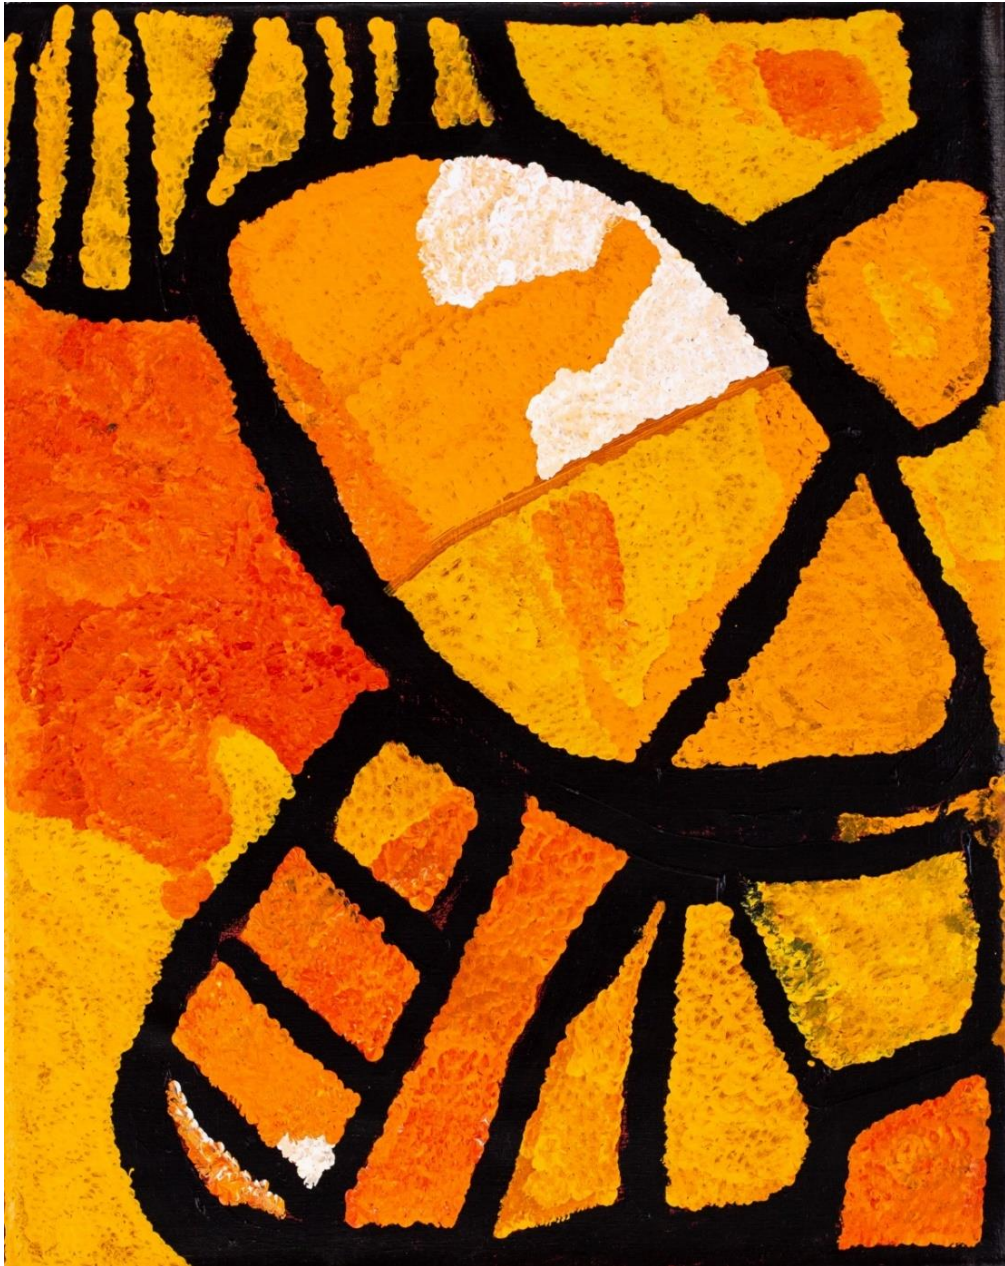

14.

MYRTLE PENNINGTON

KANPA 2019

SYNTHETIC POLYMER PAINT ON LINEN

75 X 60 CM

PROVENANCE: SPINIFEX ARTS PROJECT, WA CAT NO 19-29

VIVIENANDERSONGALLERY.COM