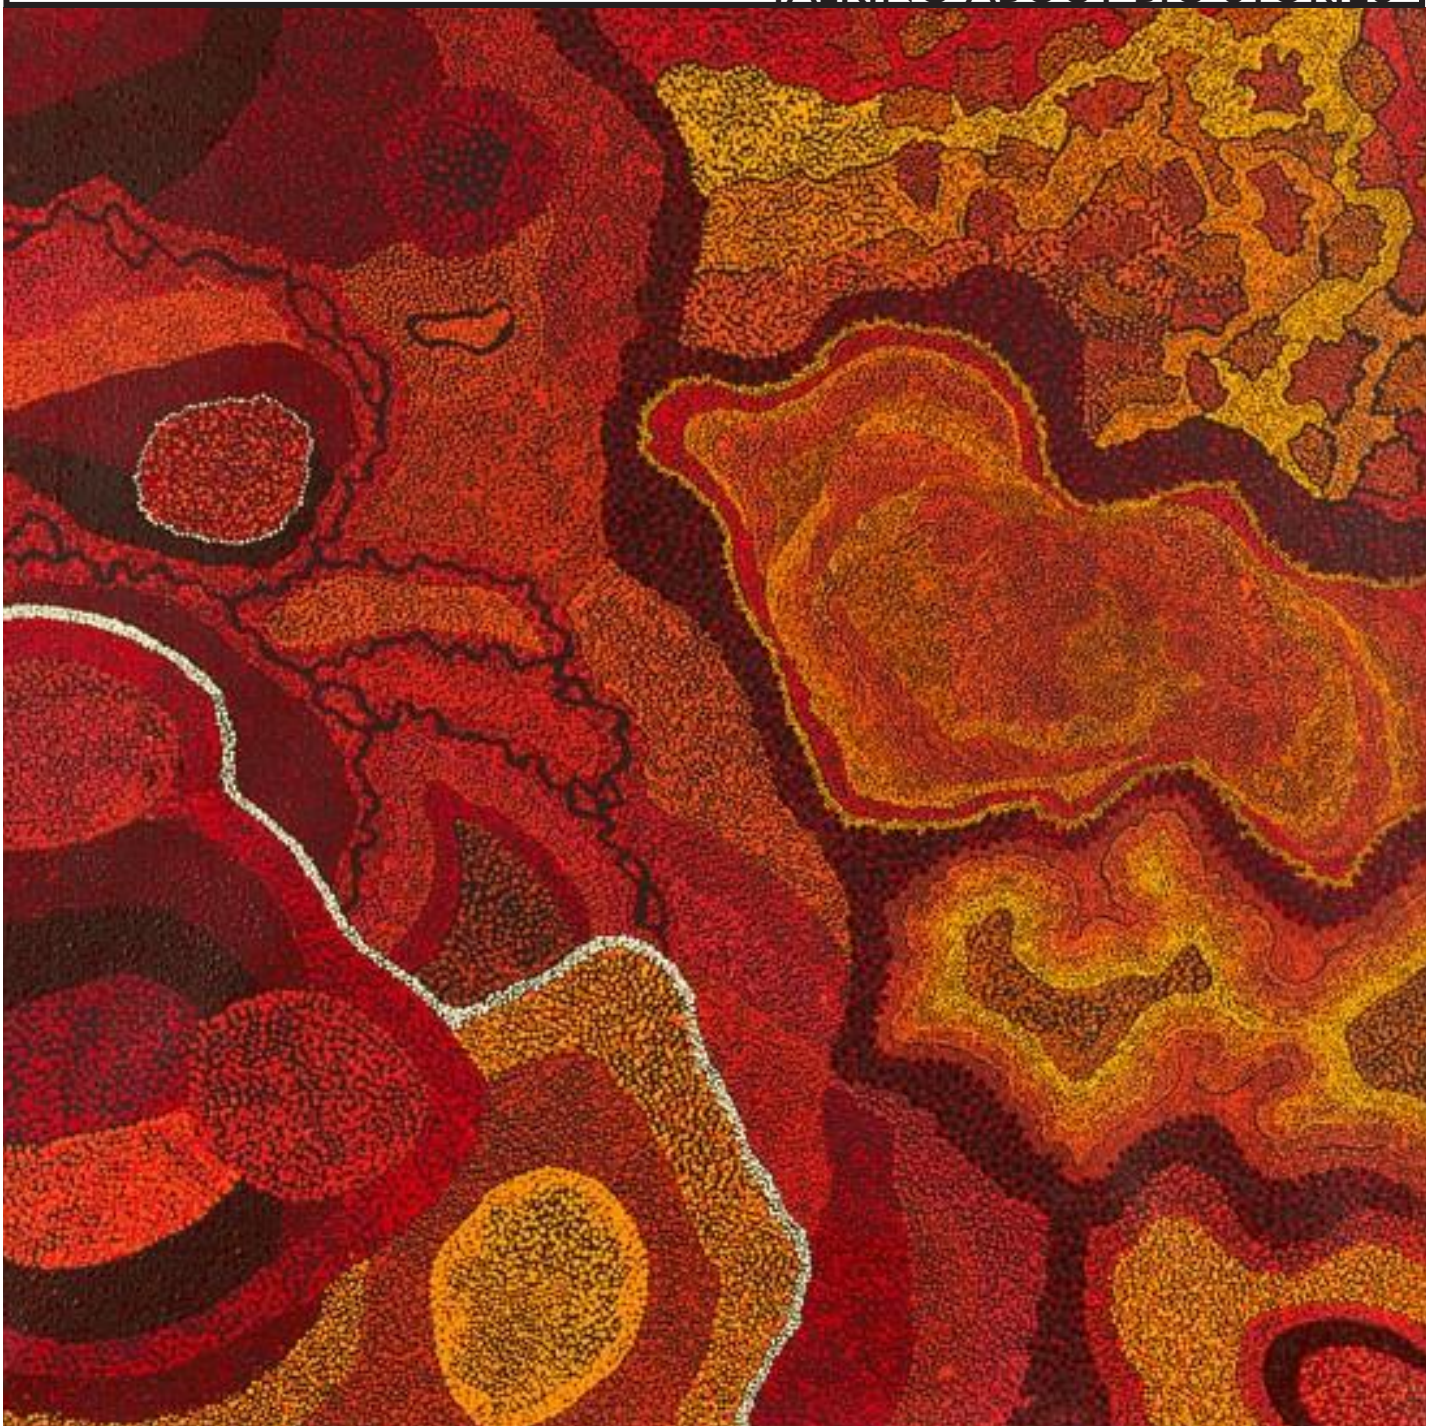

TJUKURPA PULKA WANGKANYI

TALKING ABOUT BIG STORIES

19·11·14 — 13·12·14

VIVIEN ANDERSON GALLERY

GROUND FLOOR 284-290 ST KILDA ROAD ST KILDA VICTORIA 3182 AUSTRALIA

TELEPHONE +613 8598 9657

INFO@VIVIENANDERSONGALLERY.COM