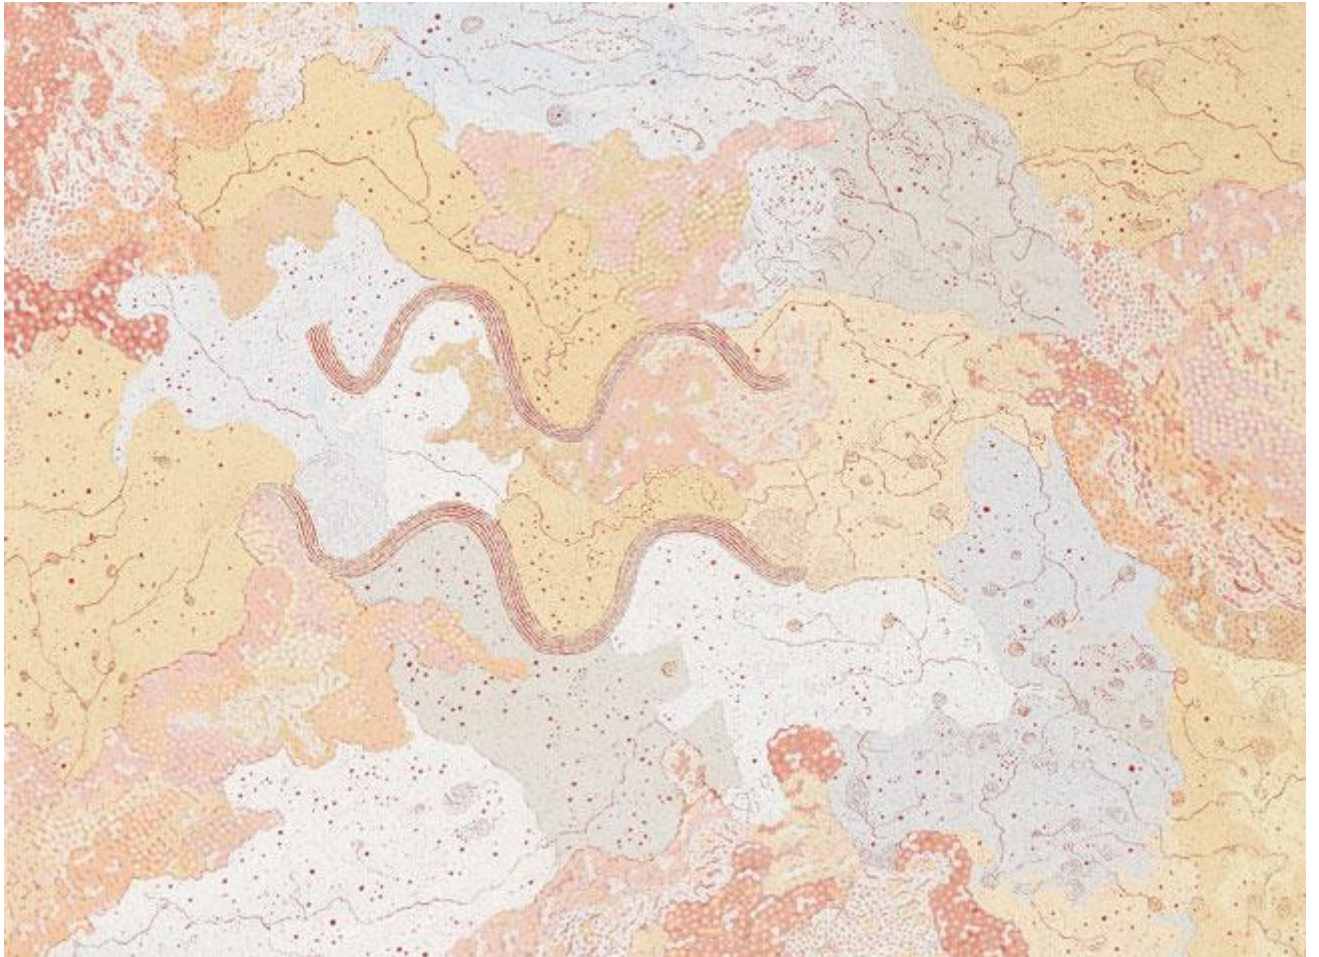

KEITH STEVENS AND TJAPAWA STEVENS

PILATI 2014

SYNTHETIC POLYMER PAINT ON CANVAS

150.0 X 200.0 CM

VIVIENANDERSONGALLERY.COM