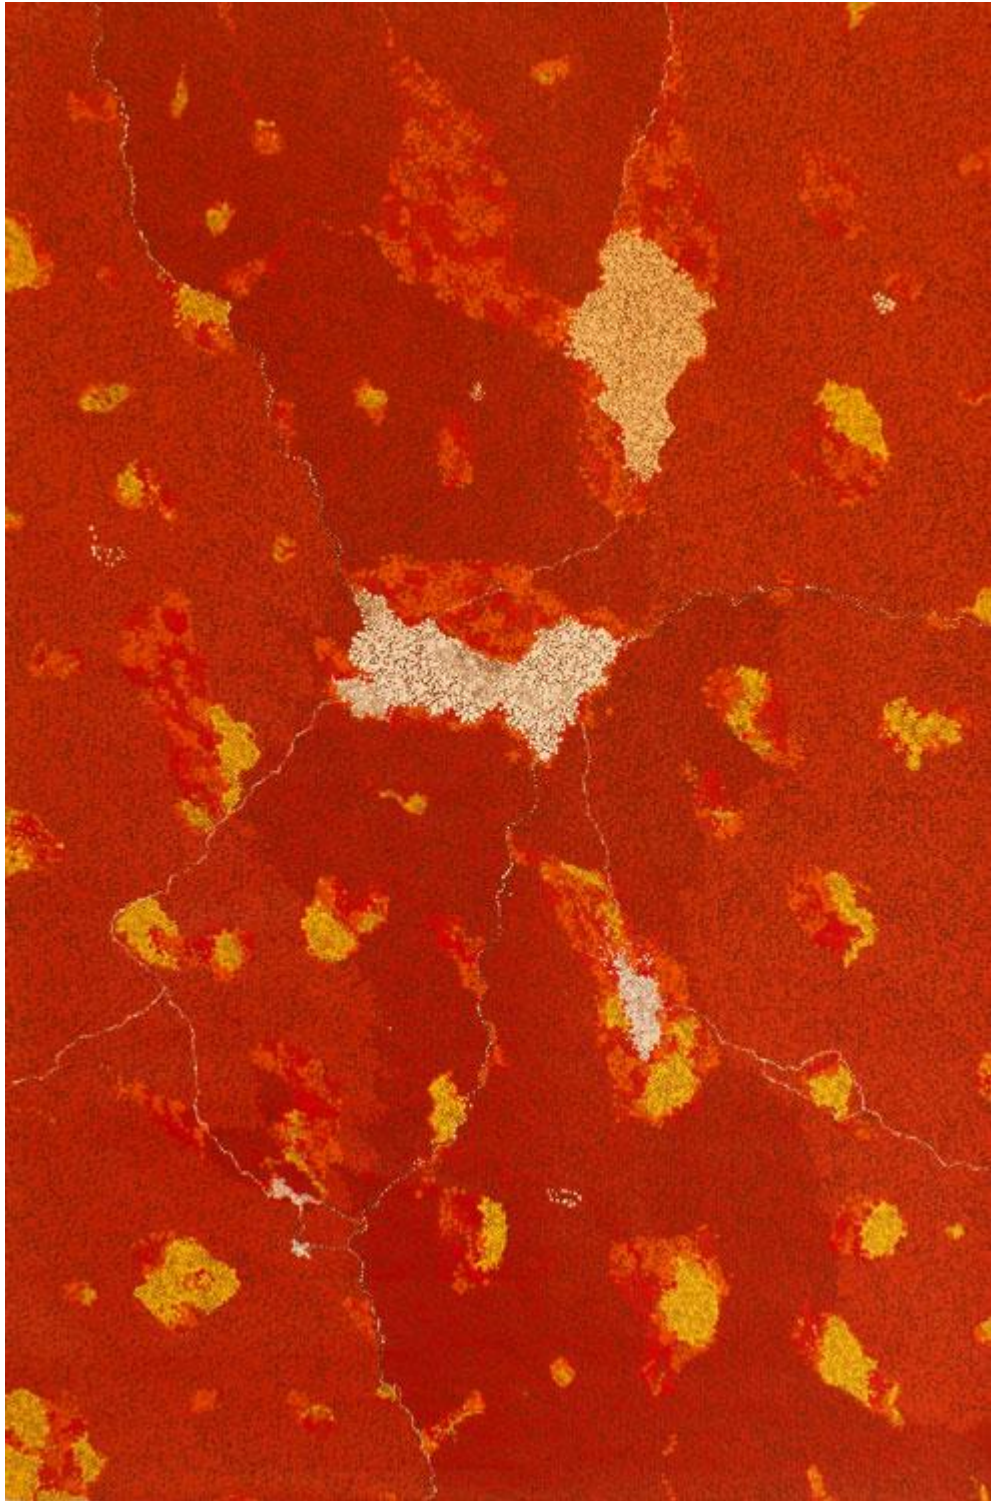

LANCE PECK

NORTH POOL 2014

SYNTHETIC POLYMER PAINT ON CANVAS

152.0 X 101.0 CM

VIVIENANDERSONGALLERY.COM