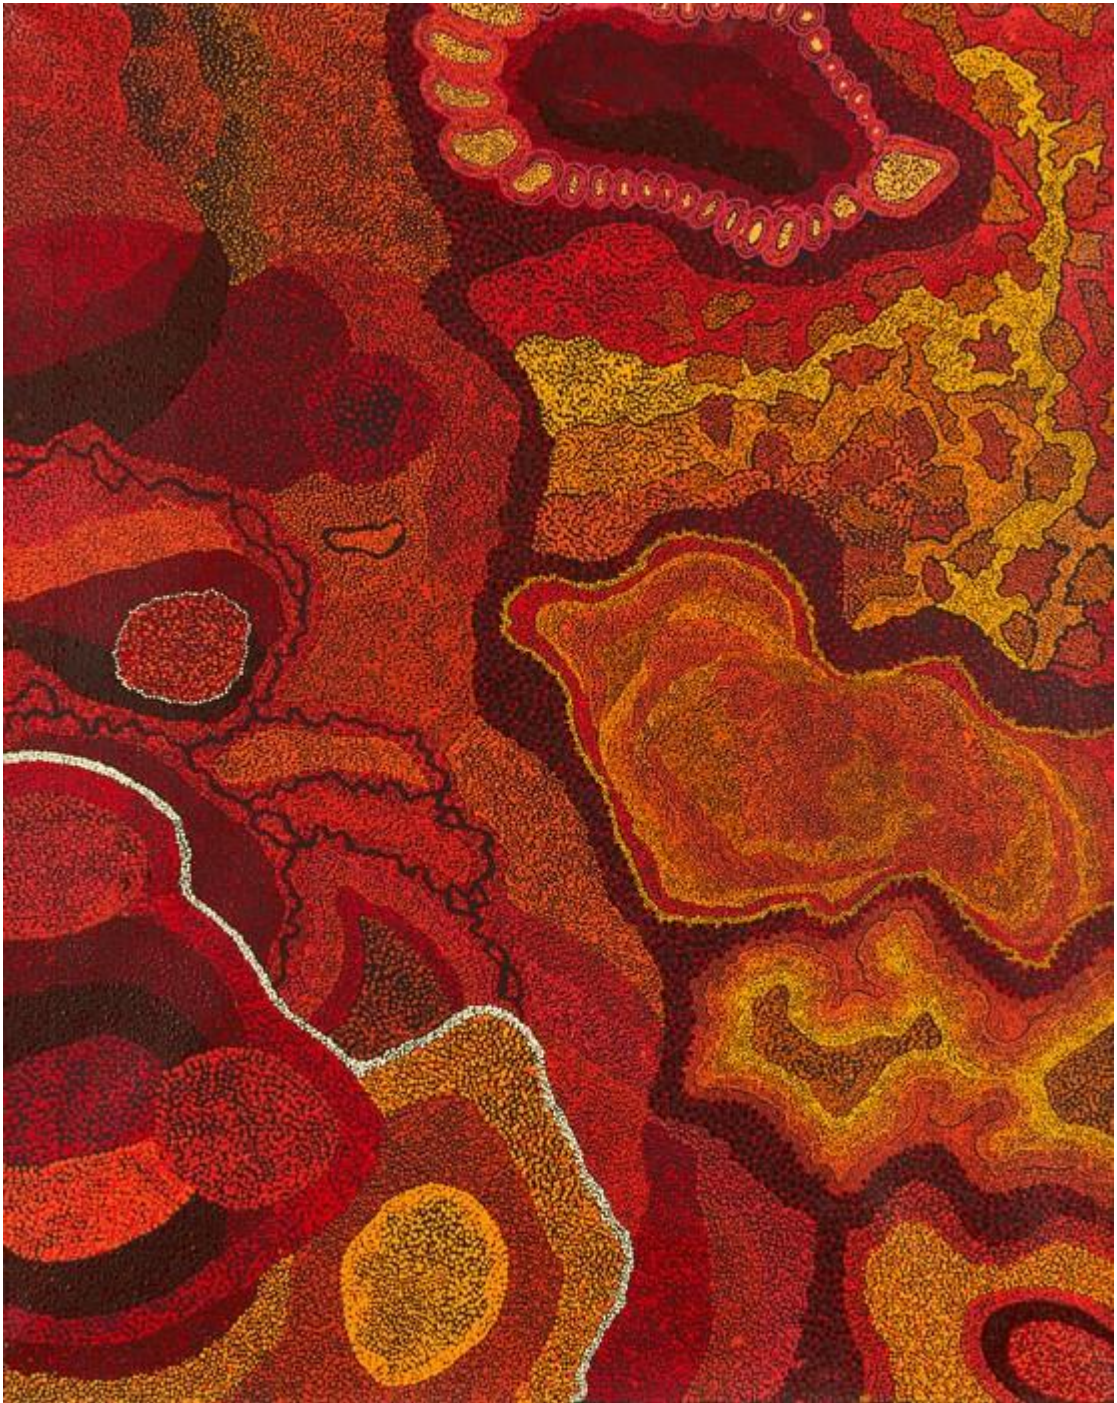

MARITA BAKER

KALAYA TJUKURPA (EMU DREAMING) 2014

SYNTHETIC POLYMER PAINT ON CANVAS

150.0 X 120.0 CM

VIVIENANDERSONGALLERY.COM