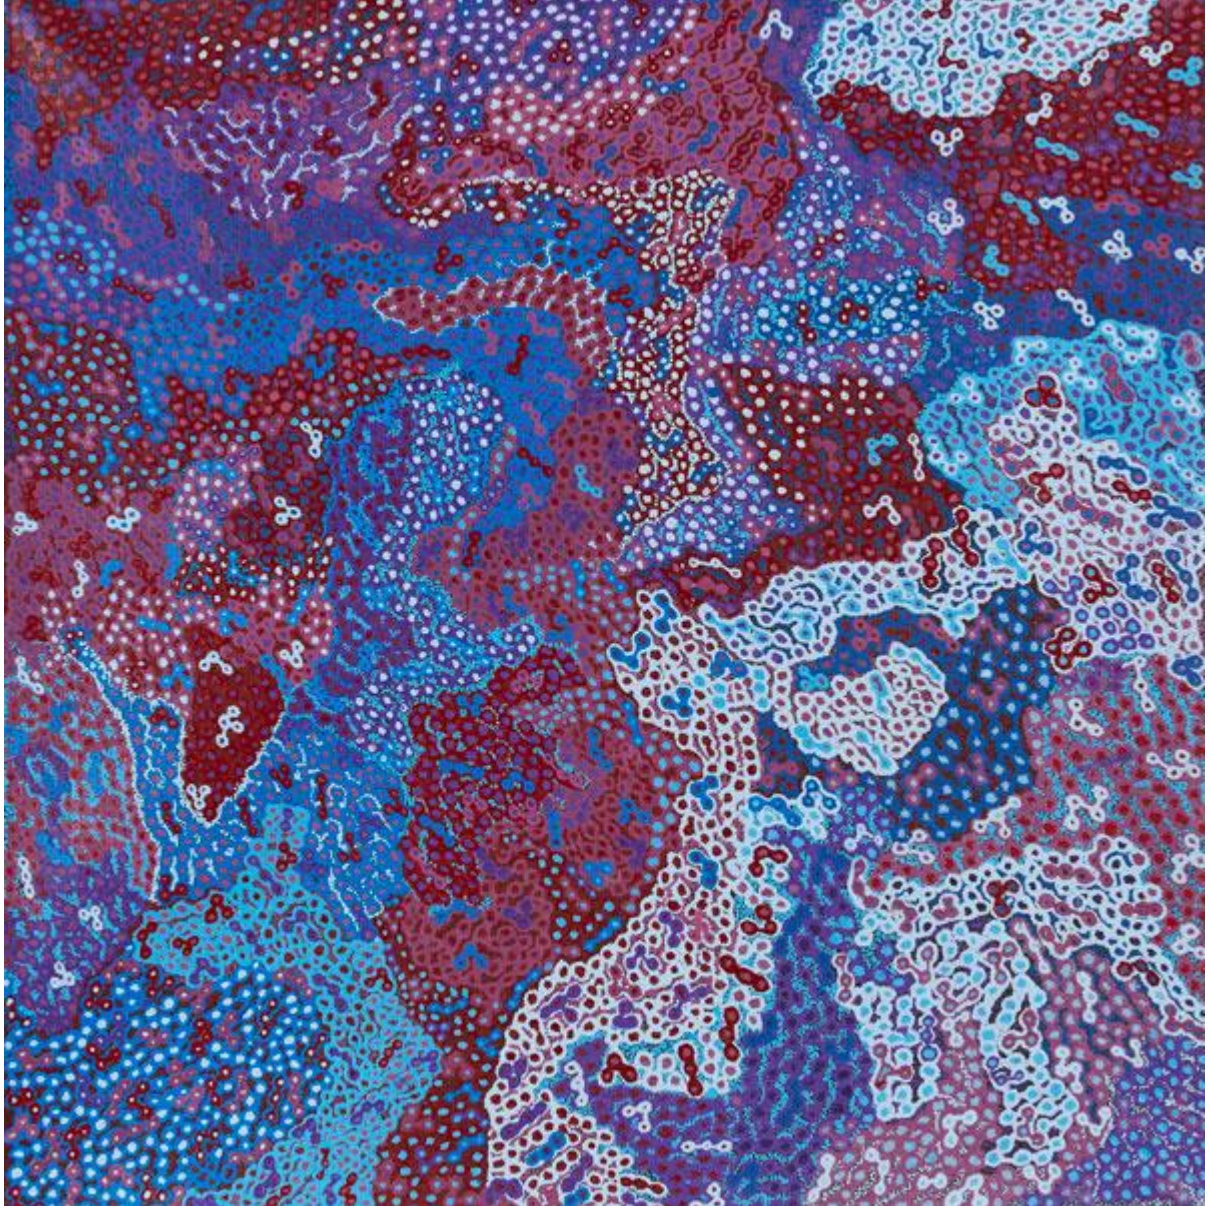

BERNARD TJALKURI
KALAYA TJUTA 2014
SYNTHETIC POLYMER PAINT ON CANVAS
122.0 X 100.0 CM

TJAMPAWA STEVENS

PILTATI 2014

SYNTHETIC POLYMER PAINT ON CANVAS

102.0 X 100.0 CM

VIVIENANDERSONGALLERY.COM