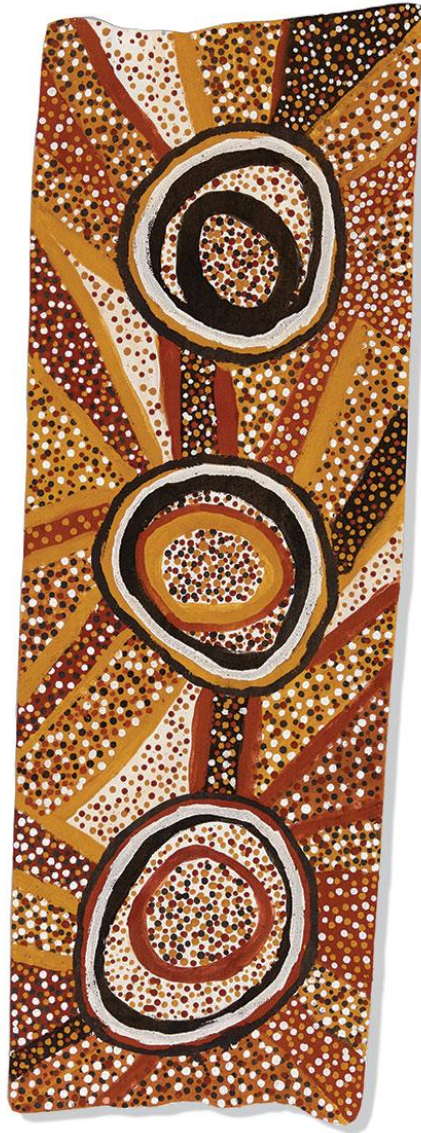

10

10.

TIMOTHY COOK

JAPARRA 2018

EARTH PIGMENTS ON BARK

116 X 40 CM

PROVENANCE: JILAMARA ART & CRAFT ASSOCIATION, NT CAT NO 306-18

VIVIENANDERSONGALLERY.COM