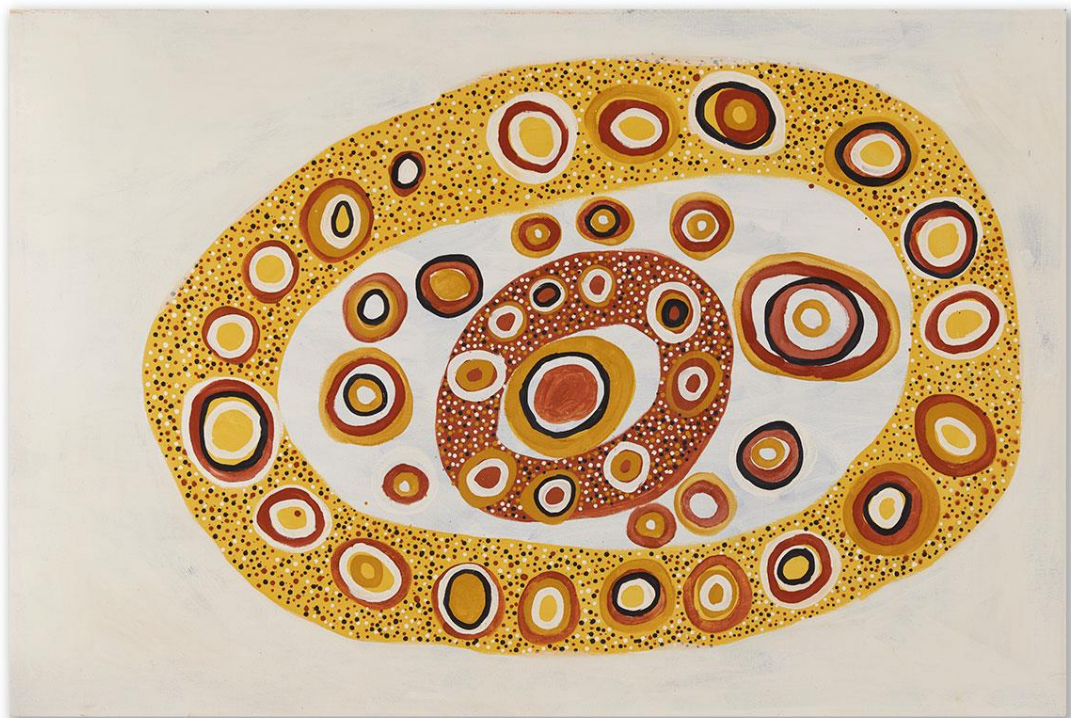

VIVIENANDERSONGALLERY.COM

14.

TIMOTHY COOK

*KULAMA 2018*

EARTH PIGMENTS ON LINEN

60 X 60 CM

PROVENANCE: JILAMARA ART & CRAFT ASSOCIATION, NT CAT NO 683-18

VIVIENANDERSONGALLERY.COM