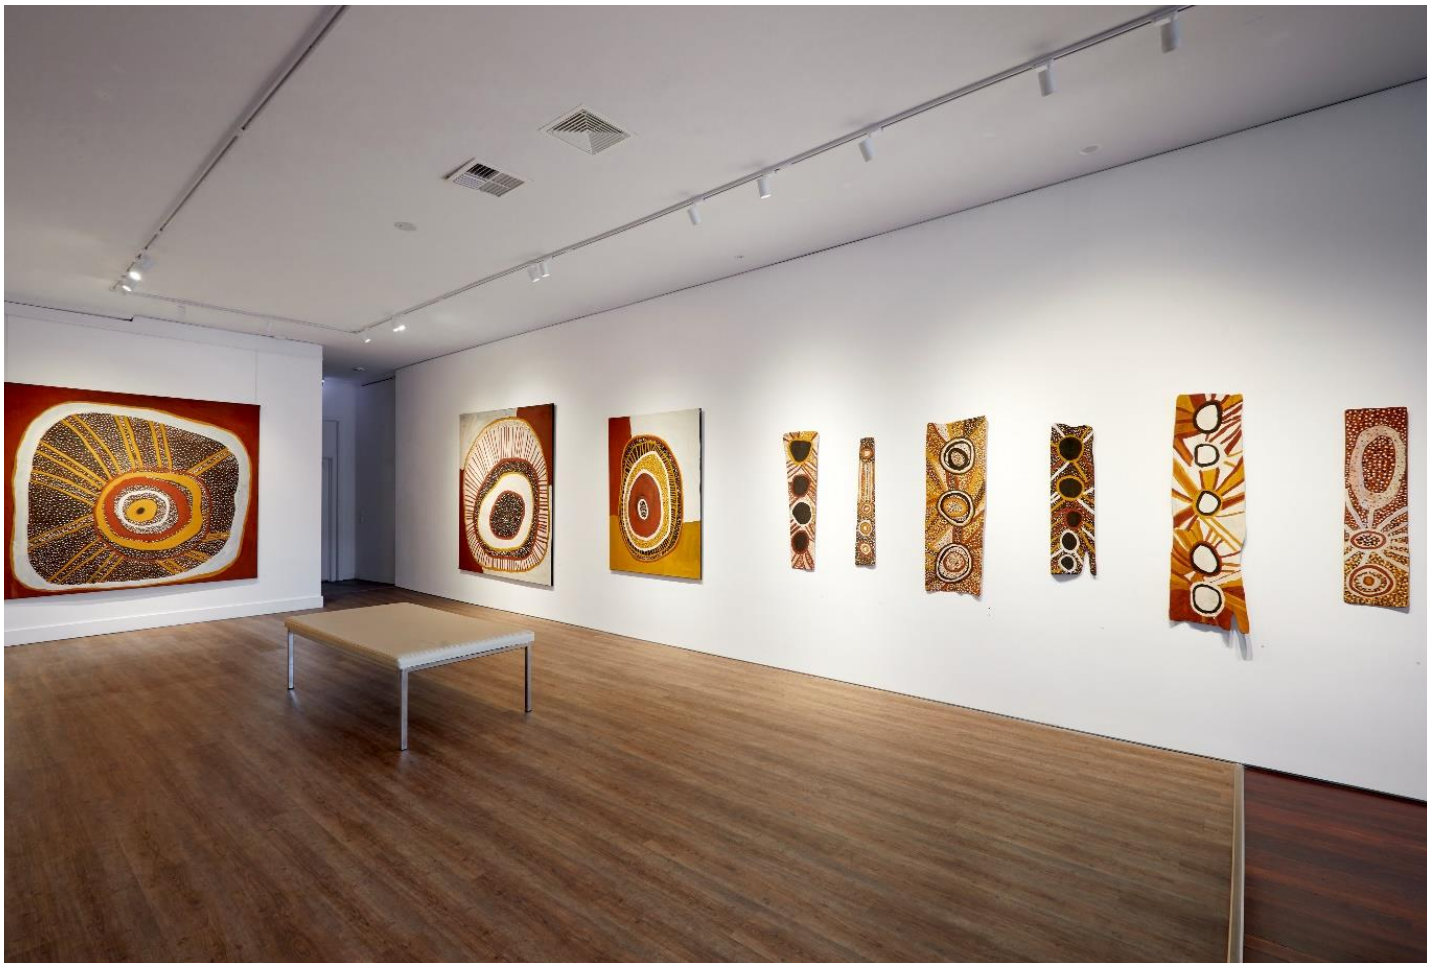

TIMOTHY COOK

KULAMA

01 · 05 · 19 — 01 · 06 · 19

VIVIEN ANDERSON GALLERY

GROUND FLOOR 284-290 ST KILDA ROAD ST KILDA VICTORIA 3182 AUSTRALIA

TELEPHONE +613 8598 9657

INFO@VIVIENANDERSONGALLERY.COM