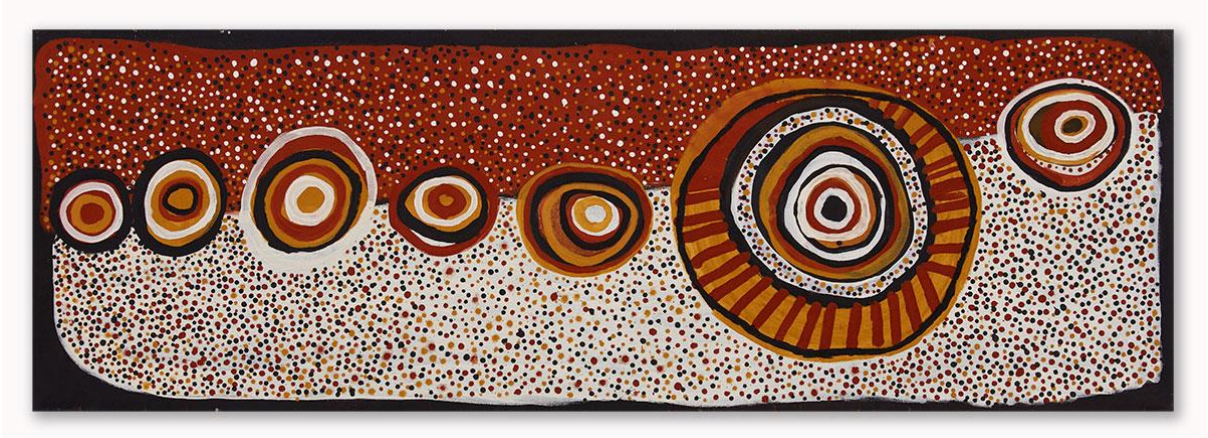

13.

TIMOTHY COOK

AWURTI KULAMA 2018

EARTH PIGMENTS ON LINEN

60 X 180 CM

PROVENANCE: JILAMARA ART & CRAFT ASSOCIATION, NT CAT NO 617-18

VIVIENANDERSONGALLERY.COM