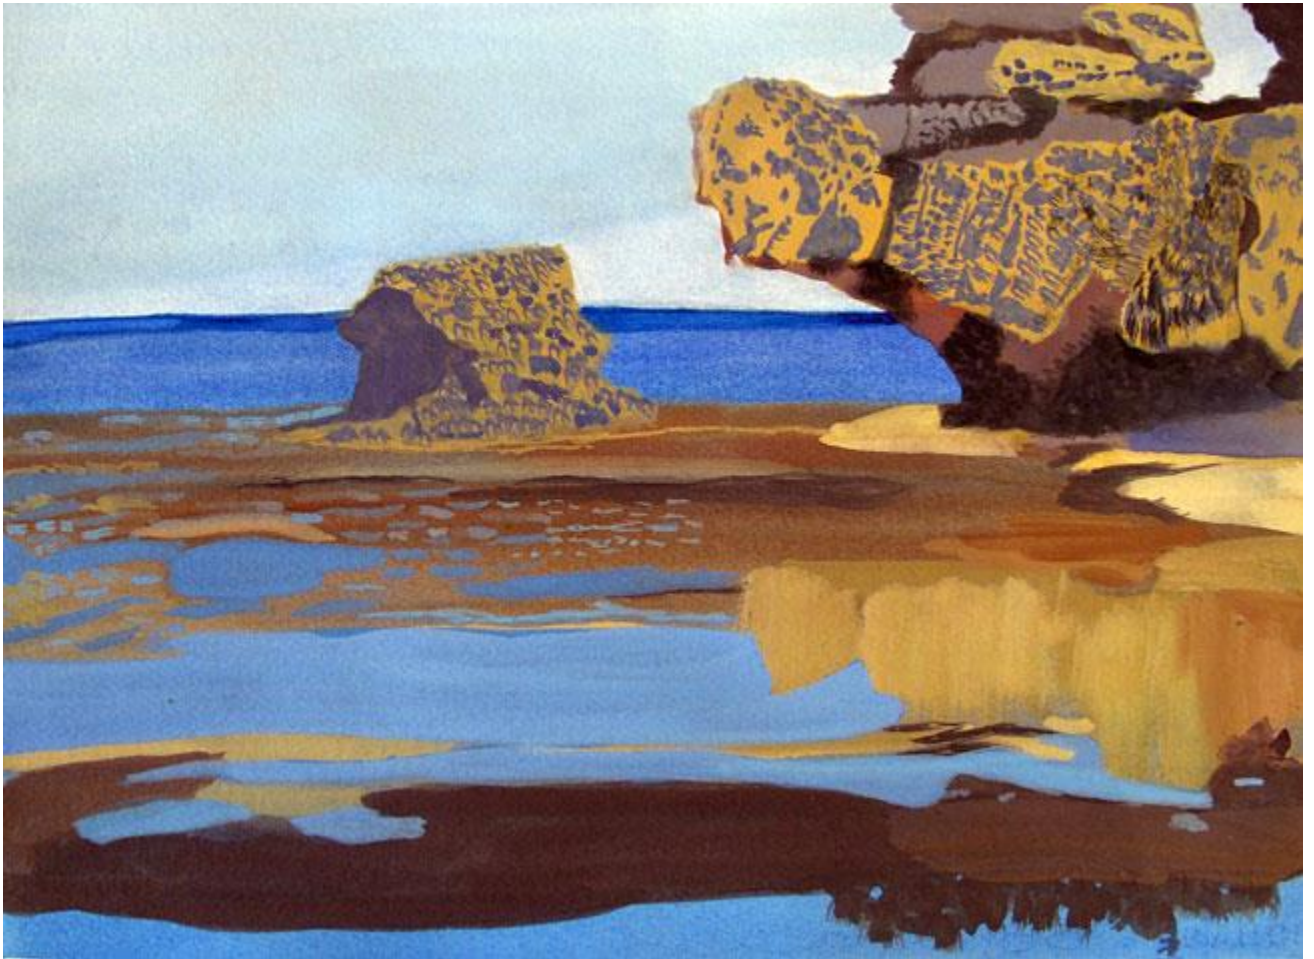

40.

WINNIE SAMPI

LOW TIDE 2016

WATERCOLOUR ON PAPER

25 X 35 CM

PROVENANCE: SPINIFEX HILLS, PORT HEDLAND WA CAT NO. 16-804

VIVIENANDERSONGALLERY.COM