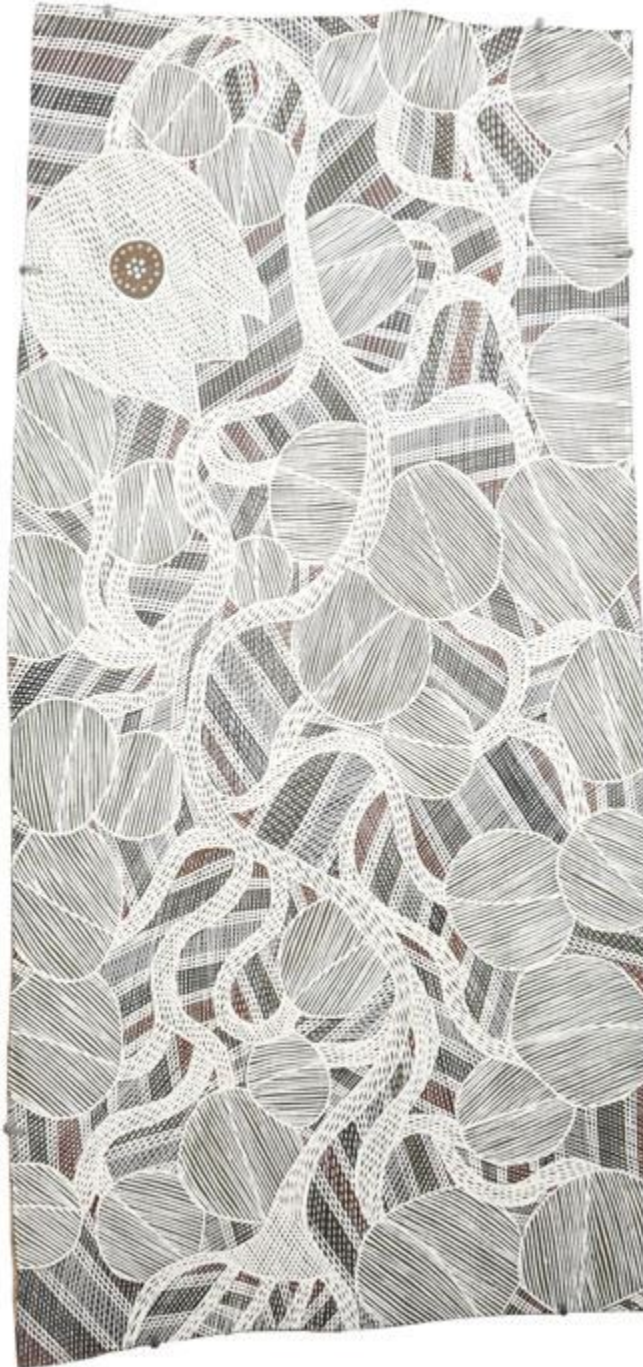

16.

MALALUBA GUMANA

DJAYKUNG AT GARRIMALA 2016

EARTH PIGMENT ON BARK

100 X 45 CM

PROVENANCE: BUKU LARRNGGAY MULKA, YIRRKALA NT CAT NO. 4196-16

VIVIENANDERSONGALLERY.COM