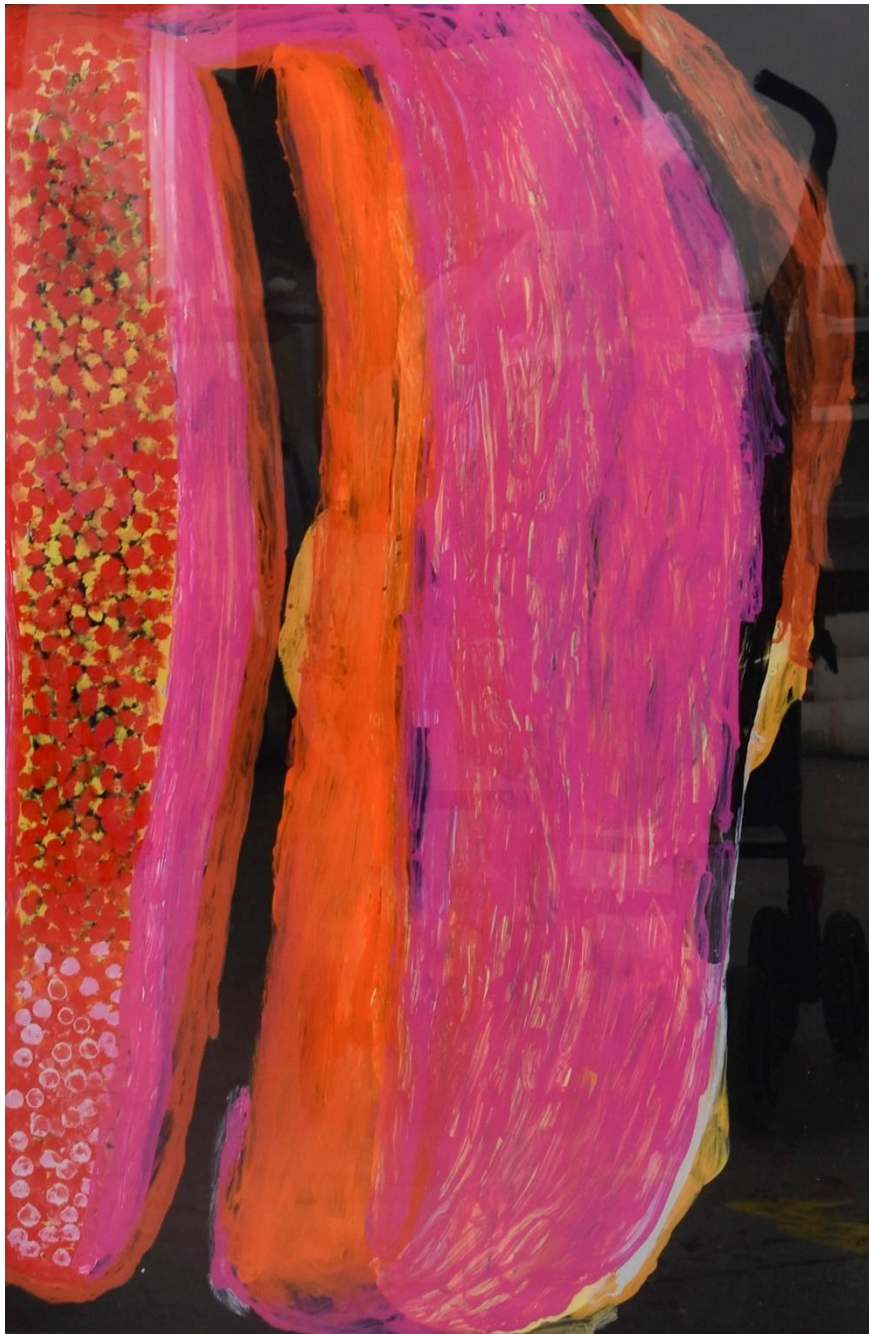

8.

NADA TJIGILA RAWLINS

KIRIWIRRI WATERHOLE 2016

ACRYLIC ON PERSPEX

---

90 X 60 CM

PROVENANCE: MANGKAJA ARTS, WA CAT NO. 16-504

VIVIENANDERSONGALLERY.COM