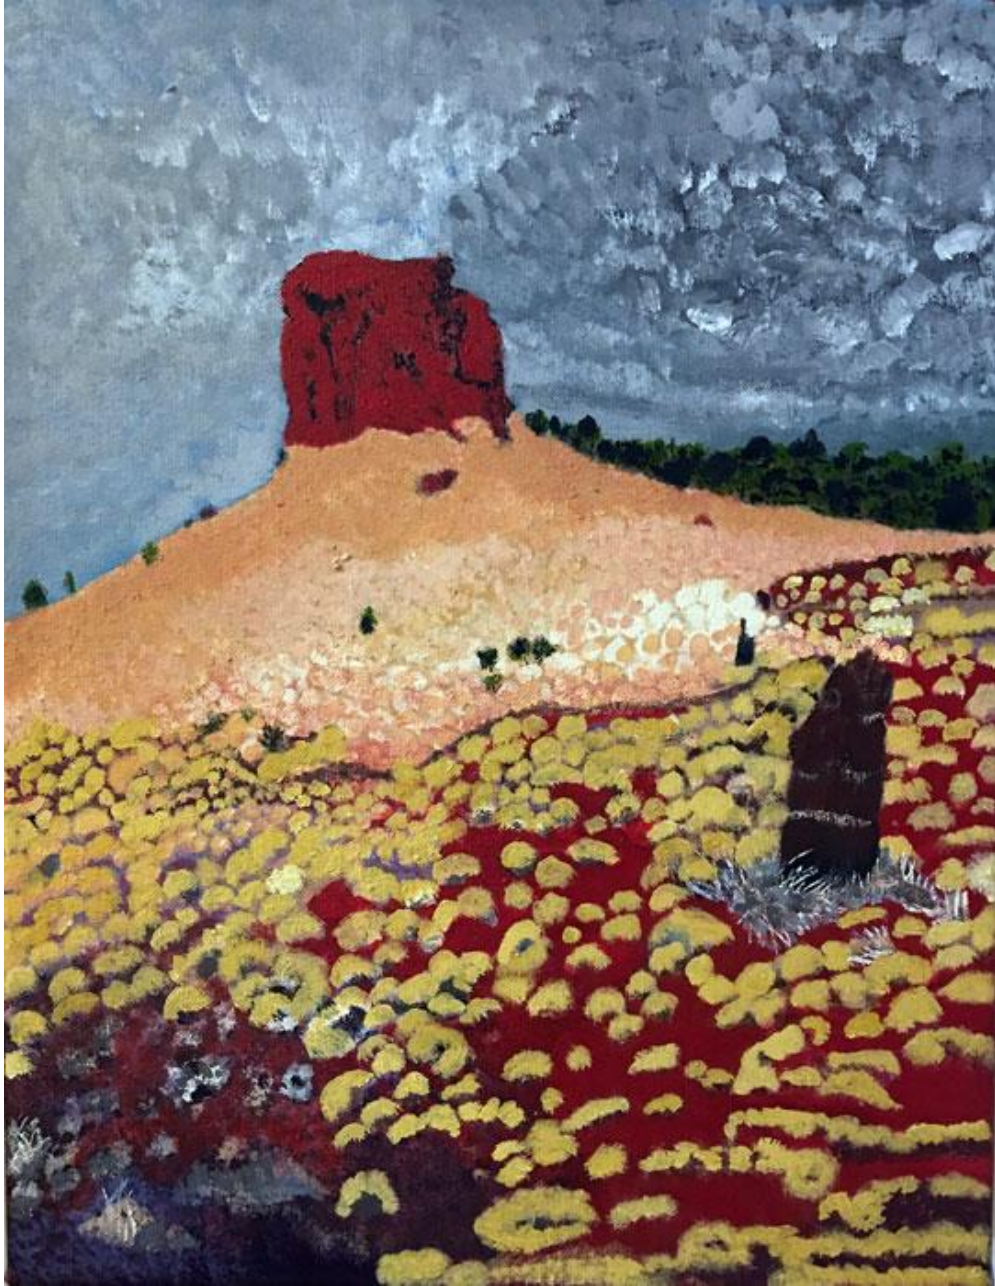

38.

WINNIE SAMPI

SURROUNDING PANNAWONICA COUNTRY 2016

SYNTHETIC POLYMER PAINT ON CANVAS

45.5 X 35.5 CM

PROVENANCE: SPINIFEX HILLS, PORT HEDLAND WA CAT NO. 16-150

VIVIENANDERSONGALLERY.COM