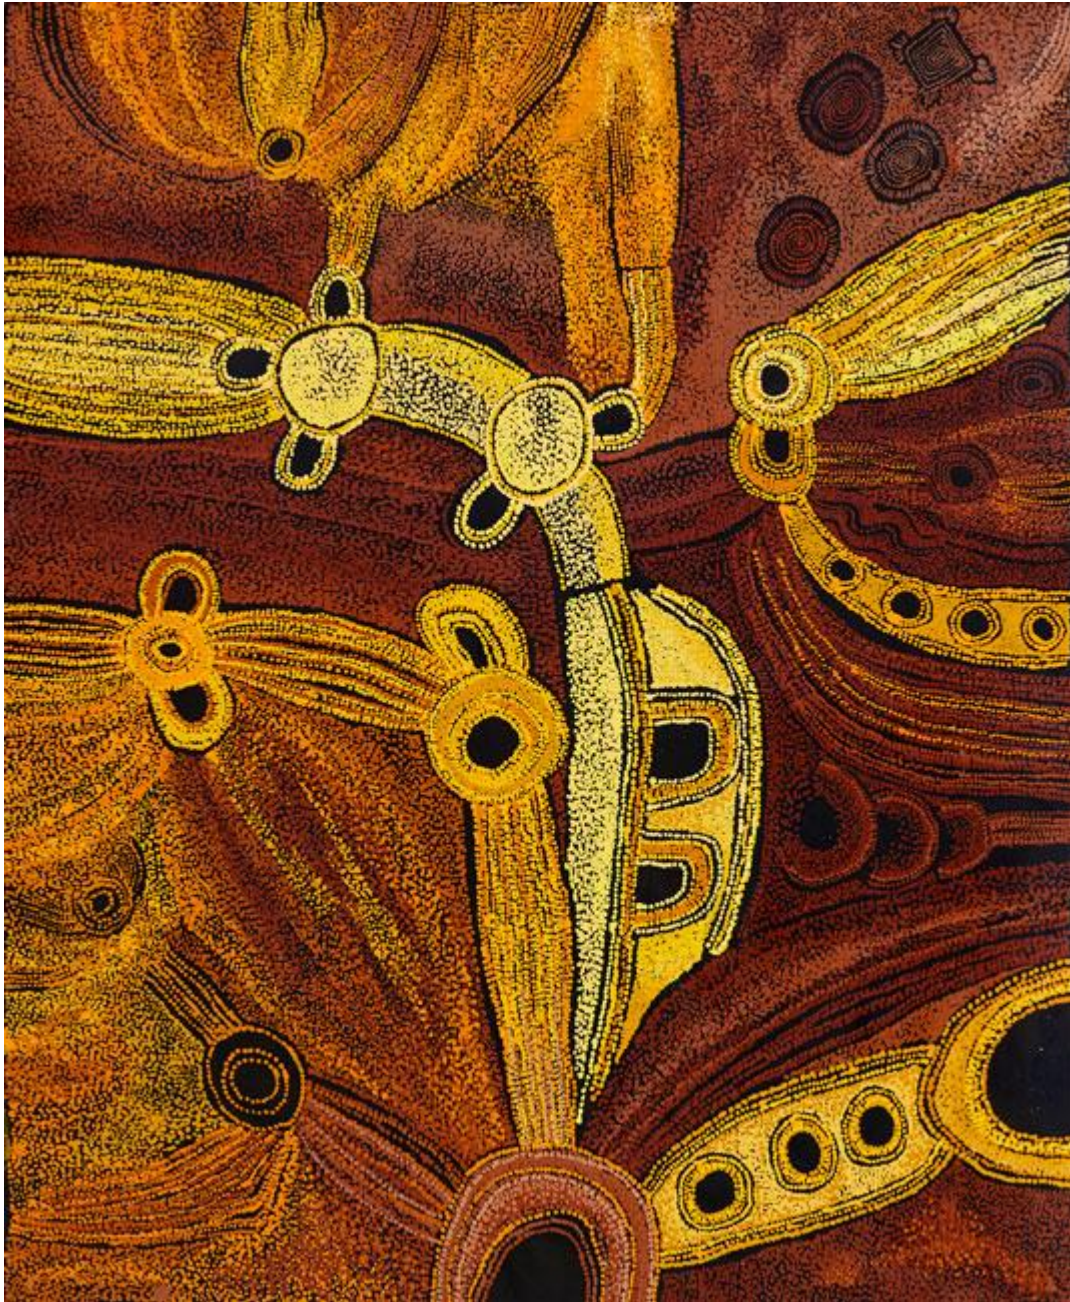

VIVIENANDERSONGALLERY.COM

4.

TERESA BAKER

*MINYMA MALILUNYA 2017*

SYNTHETIC POLYMER PAINT ON CANVAS

120 X 150 CM

PROVENANCE: TUNGU PALYA SA CAT. 17-235

VIVIENANDERSONGALLERY.COM