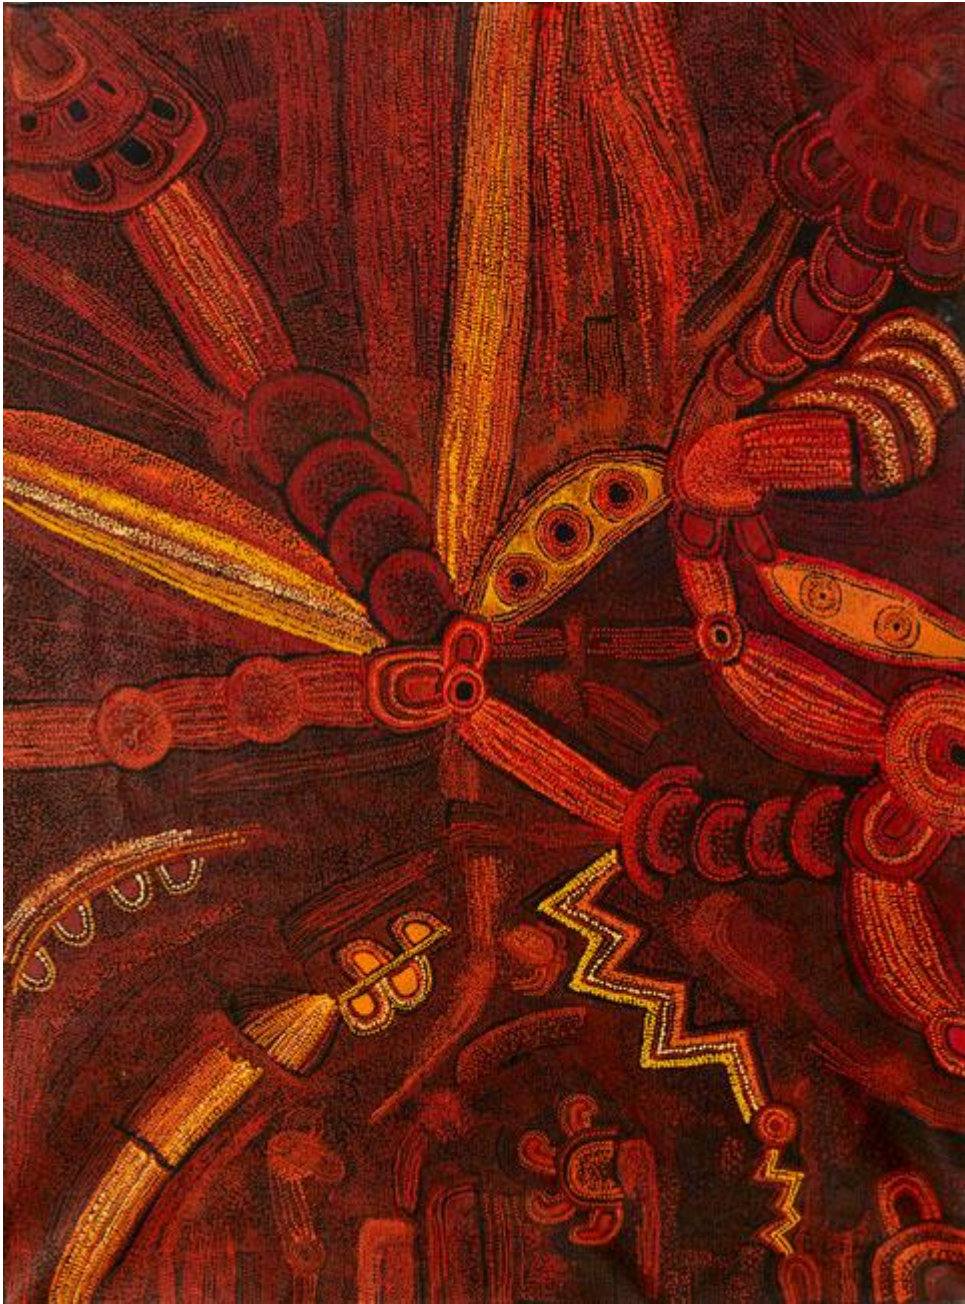

6.

TERESA BAKER

MINYMA MALILUNYA 2017

SYNTHETIC POLYMER PAINT ON CANVAS

200 X 150 CM

PROVENANCE: TUNGU PALYA SA CAT. 17-137

VIVIENANDERSONGALLERY.COM