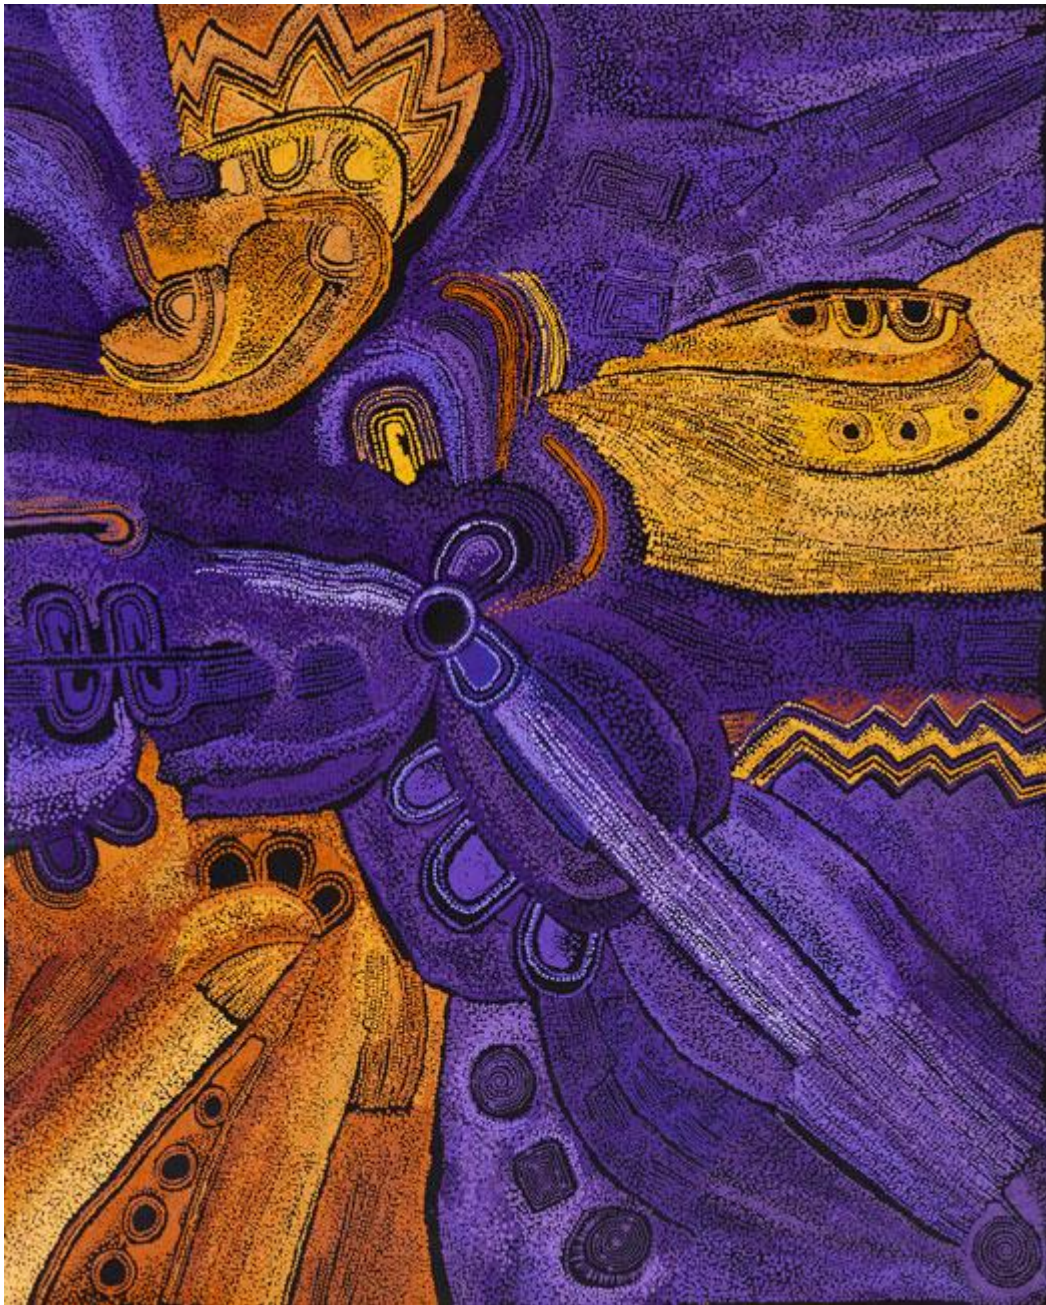

3.

TERESA BAKER

MINYMA MALILUNYA 2017

SYNTHETIC POLYMER PAINT ON CANVAS

150 X 120 CM

PROVENANCE: TUNGU PALYA SA CAT. 17-234

VIVIENANDERSONGALLERY.COM