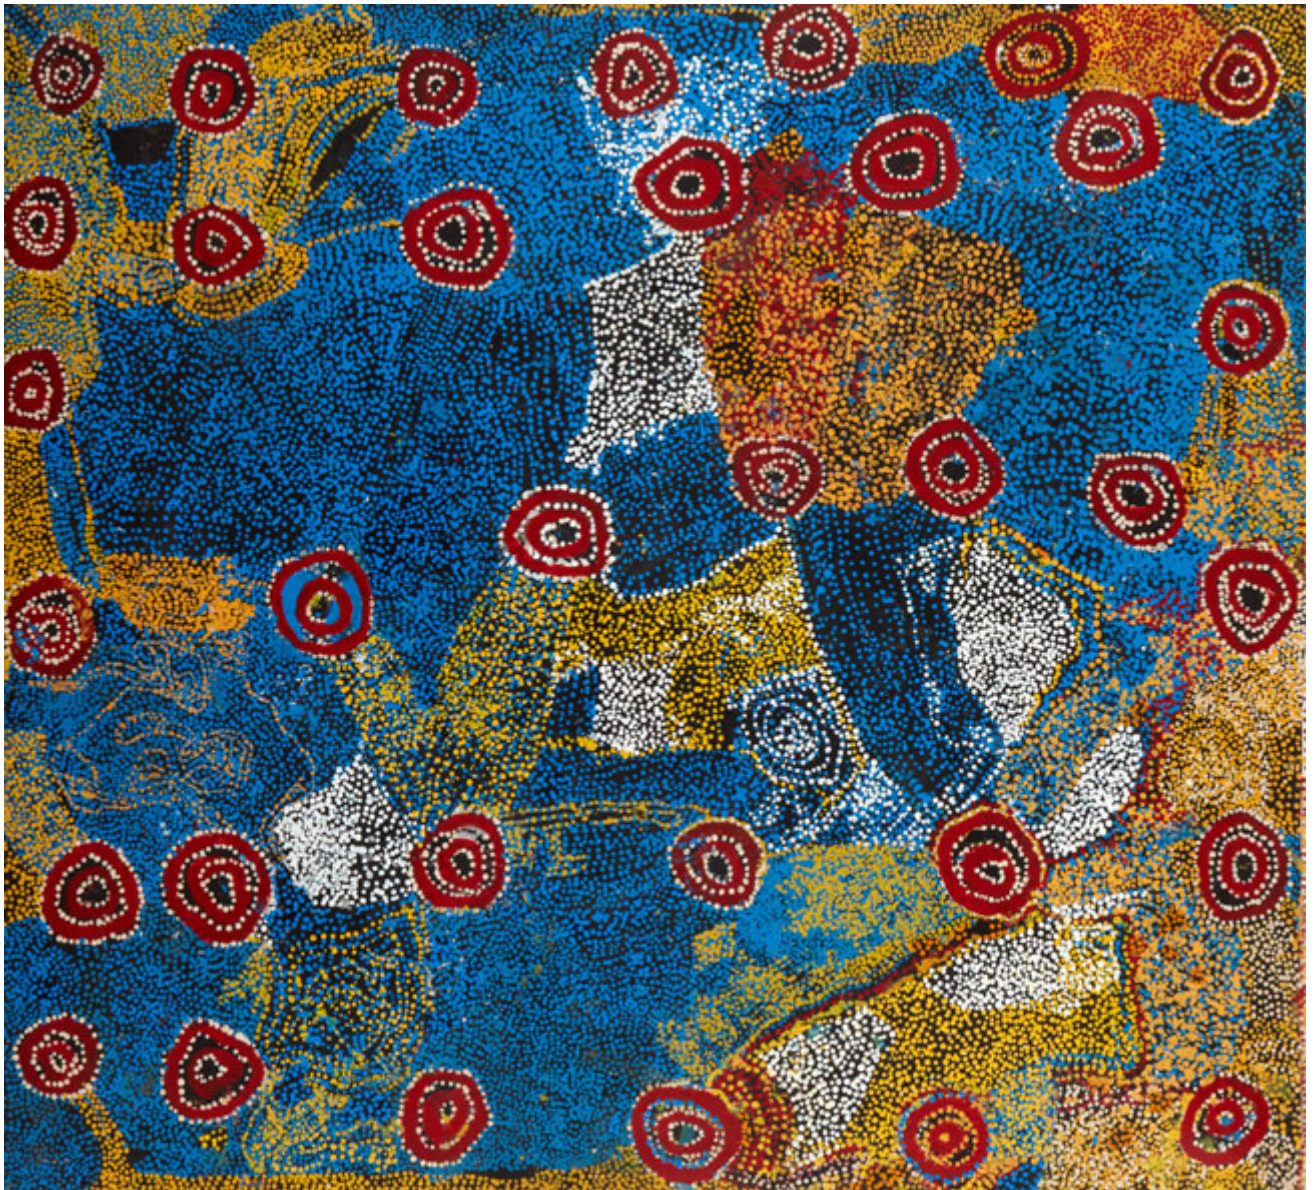

---

MIRAMIRATJARA 2010

---

SYNTHETIC POLYMER PAINT ON CANVAS

---

201.0 X 142.0 CM

---

VIVIENANDERSONGALLERY.COM

---

6.

BILL ANDERSON

KURUALLA AND MIRAMIRATJARA 2010

SYNTHETIC POLYMER PAINT ON CANVAS

141.0 X 155.0 CM

VIVIENANDERSONGALLERY.COM

---