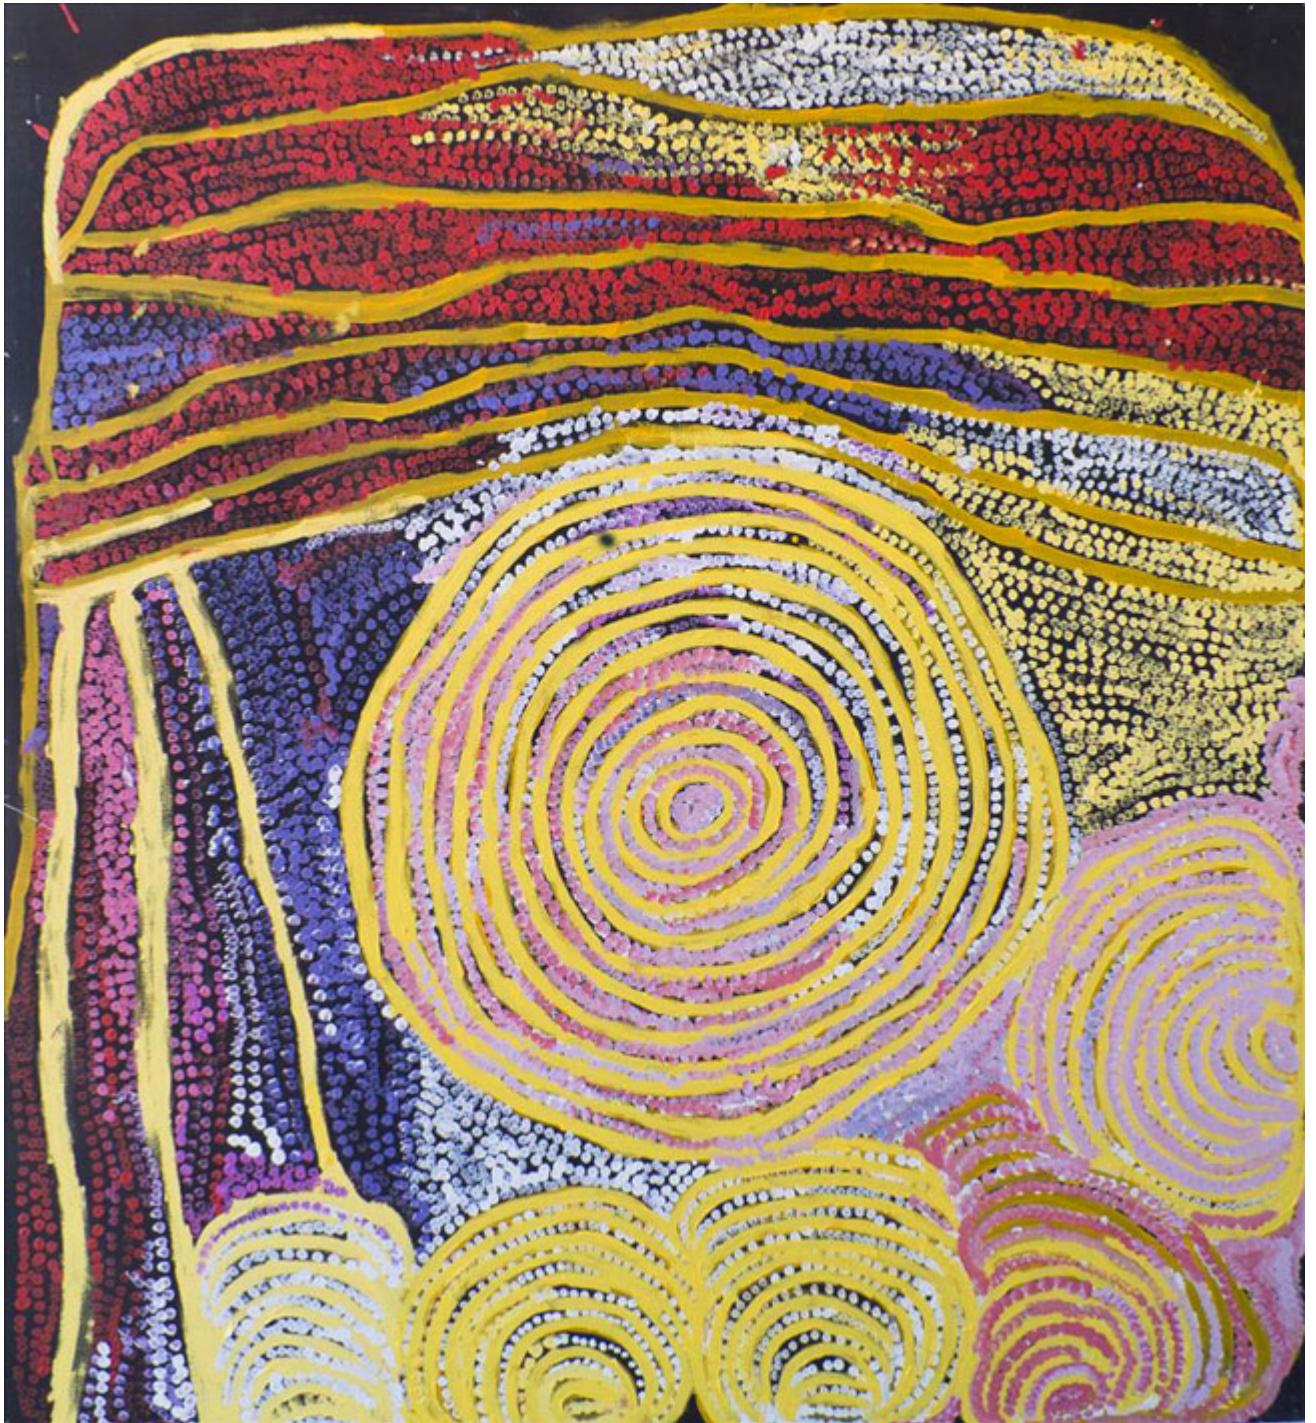

NYARAPAYI GILES

WARRMURRUNGU 2014

SYNTHETIC POLYMER PAINT ON CANVAS

168.0 X 151.0 CM

PROVENANCE: TJARLIRLI ART, WA

VIVIENANDERSONGALLERY.COM