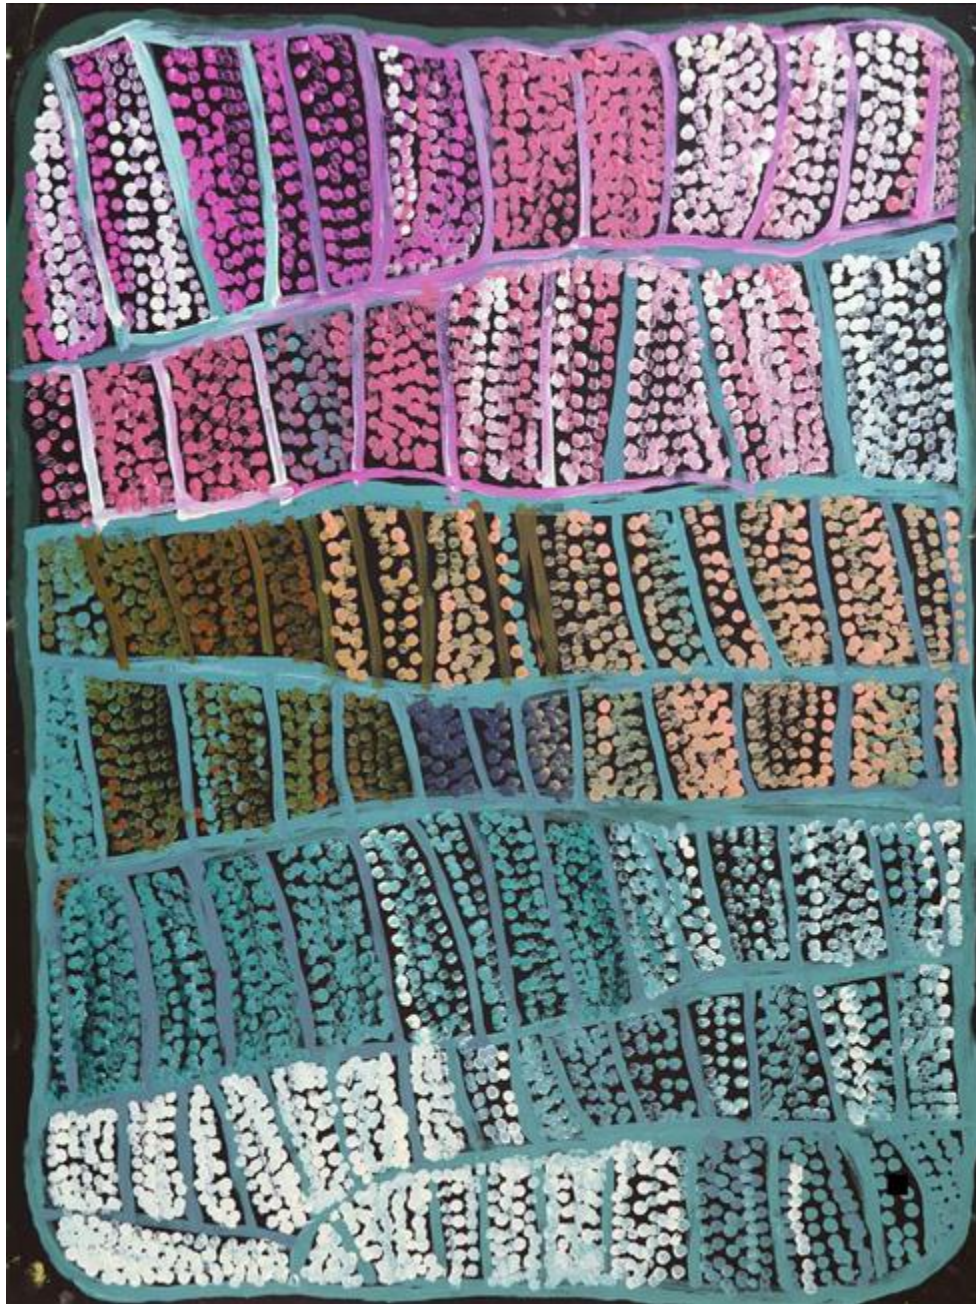

NYARAPAYI GILES

WARMURRUNGU 2016

SYNTHETIC POLYMER PAINT ON CANVAS

121.5 X 91.5 CM

PROVENANCE: TJARLIRI ART, WA CAT. 16-582

VIVIENANDERSONGALLERY.COM

4.

NYARAPAYI GILES