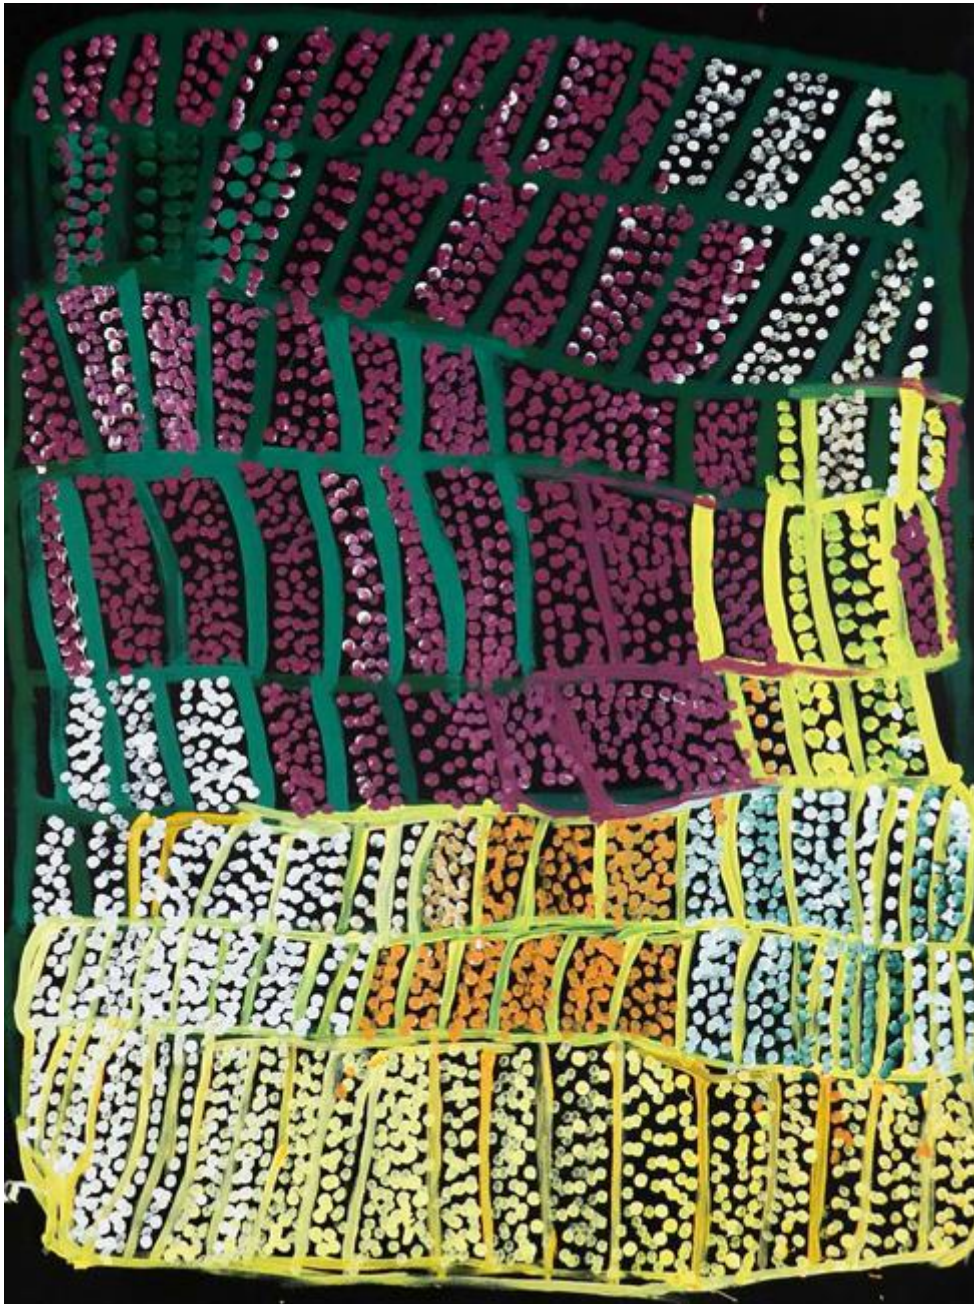

INFO@VIVIENANDERSONGALLERY.COM

1.

KATJARRA BUTLER

NGAMURRU/KATJARRA 2017

SYNTHETIC POLYMER PAINT ON CANVAS

148 X 179 CM

PROVENANCE: TJARLIRI ART, WA CAT. 17-150

VIVIENANDERSONGALLERY.COM

2.

NYARAPAYI GILES

WARMURRUNGU 2016

SYNTHETIC POLYMER PAINT ON CANVAS

179 X 142 CM

PROVENANCE: TJARLIRI ART, WA CAT. 16-425

VIVIENANDERSONGALLERY.COM

3.

NYARAPAYI GILES

WARMURRUNGU 2016

SYNTHETIC POLYMER PAINT ON CANVAS

121.5 X 91.5 CM

PROVENANCE: TJARLIRI ART, WA CAT. 16-582

VIVIENANDERSONGALLERY.COM

4.

NYARAPAYI GILES