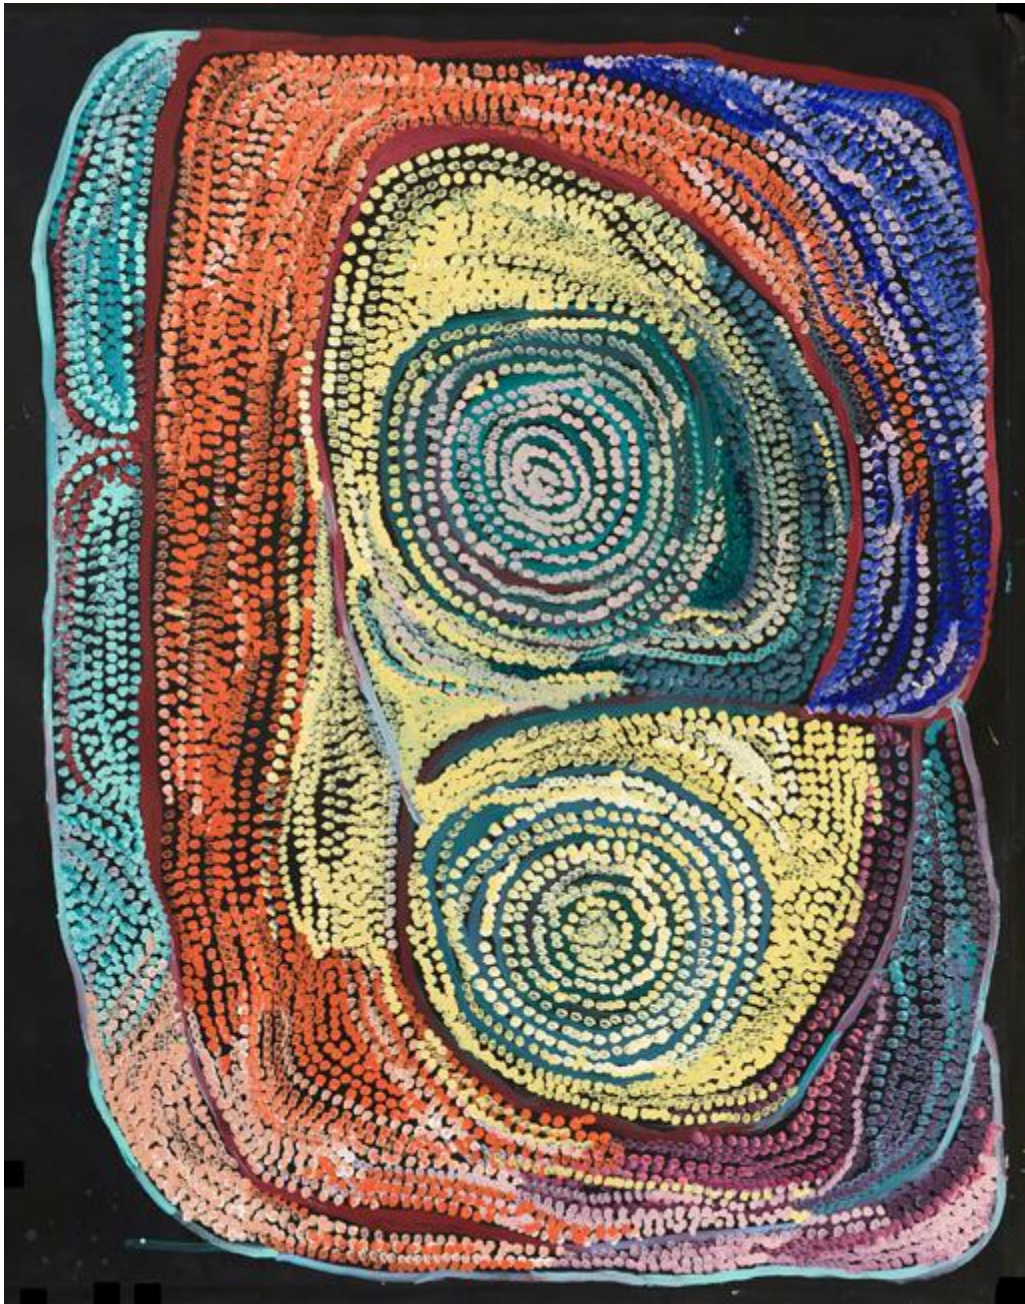

INFO@VIVIENANDERSONGALLERY.COM

1.

KATJARRA BUTLER

NGAMURRU/KATJARRA 2017

SYNTHETIC POLYMER PAINT ON CANVAS

148 X 179 CM

PROVENANCE: TJARLIRI ART, WA CAT. 17-150

VIVIENANDERSONGALLERY.COM