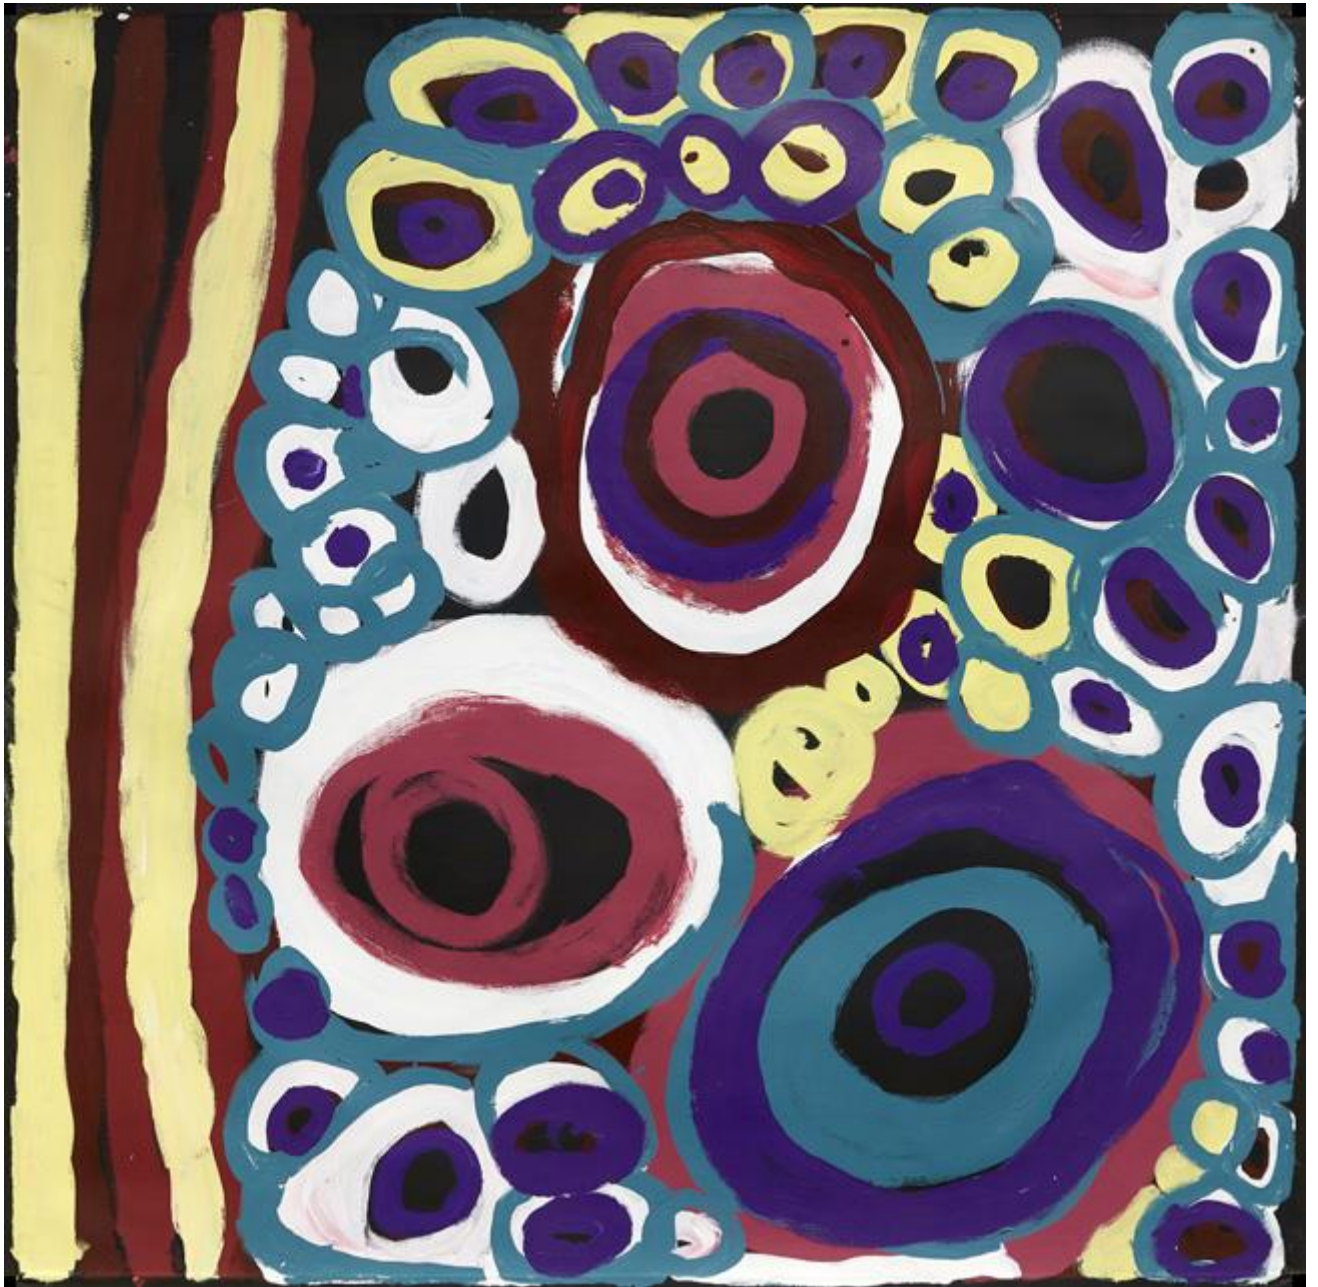

VIVIENANDERSONGALLERY.COM

9.

KATJARRA BUTLER

NGAMURRU/KATJARRA 2017

SYNTHETIC POLYMER PAINT ON CANVAS

179 X 148 CM

PROVENANCE: TJARLIRI ART, WA CAT. 17-153

VIVIENANDERSONGALLERY.COM