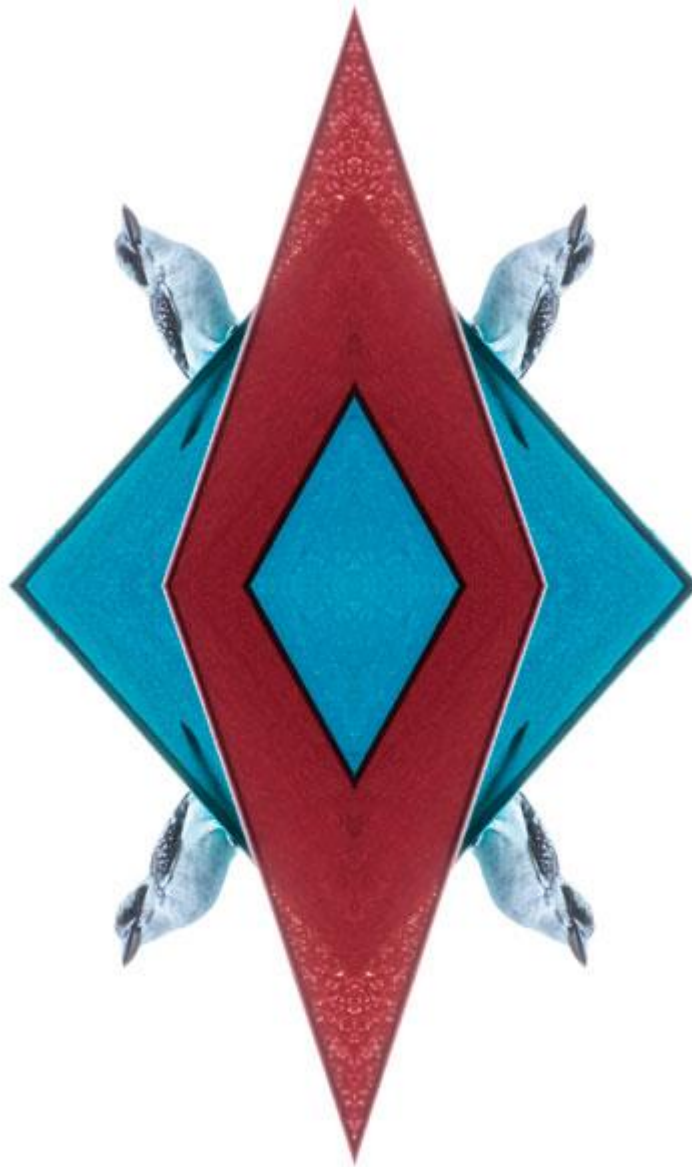

KENT MORRIS

WULGURUKABA (MAGNETIC ISLAND) – KOOKABURRA 2017

ARCHIVAL PRINT ON RAG PAPER

SMALL: 120 X 80 CM, EDITION 8 + 2 AP, FRAMED

LARGE: 150 X 100 CM, EDITION 5 + 2 AP, FRAMED

VIVIENANDERSONGALLERY.COM