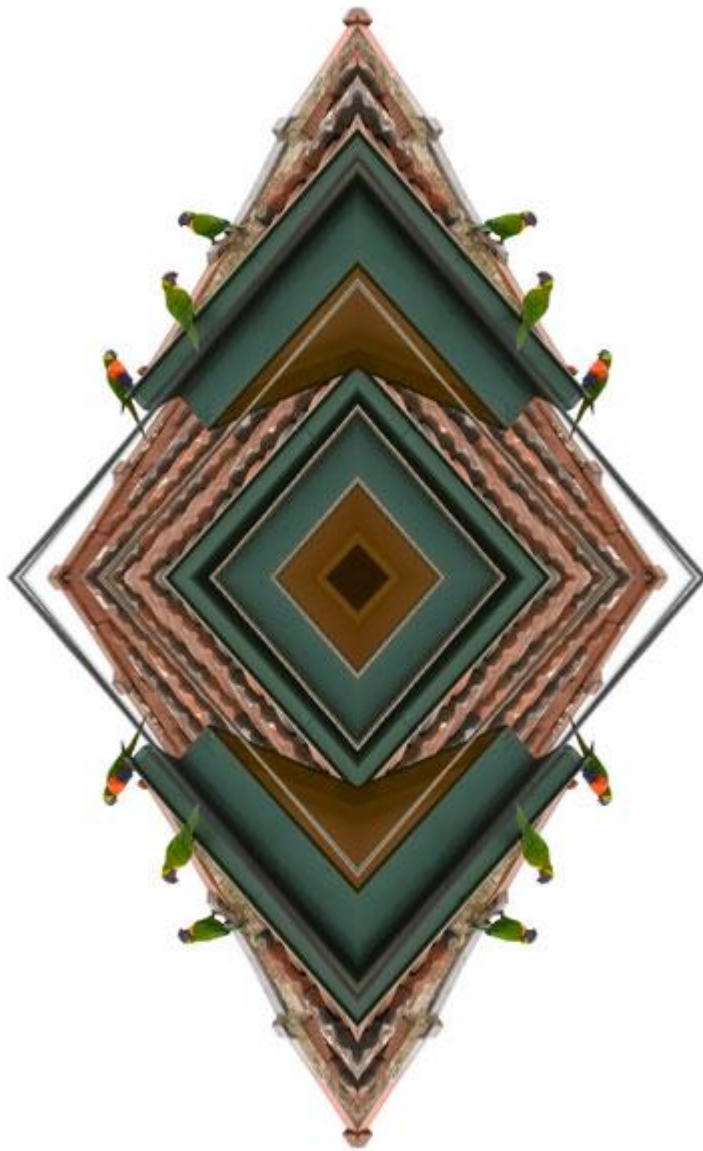

KENT MORRIS

BOONWURRUNG (ST KILDA) – RAINBOW LORIKEET 2017

ARCHIVAL PRINT ON RAG PAPER

SMALL: 120 X 80 CM, EDITION 8 + 2 AP, FRAMED

LARGE: 150 X 100 CM, EDITION 5 + 2 AP, FRAMED

VIVIENANDERSONGALLERY.COM