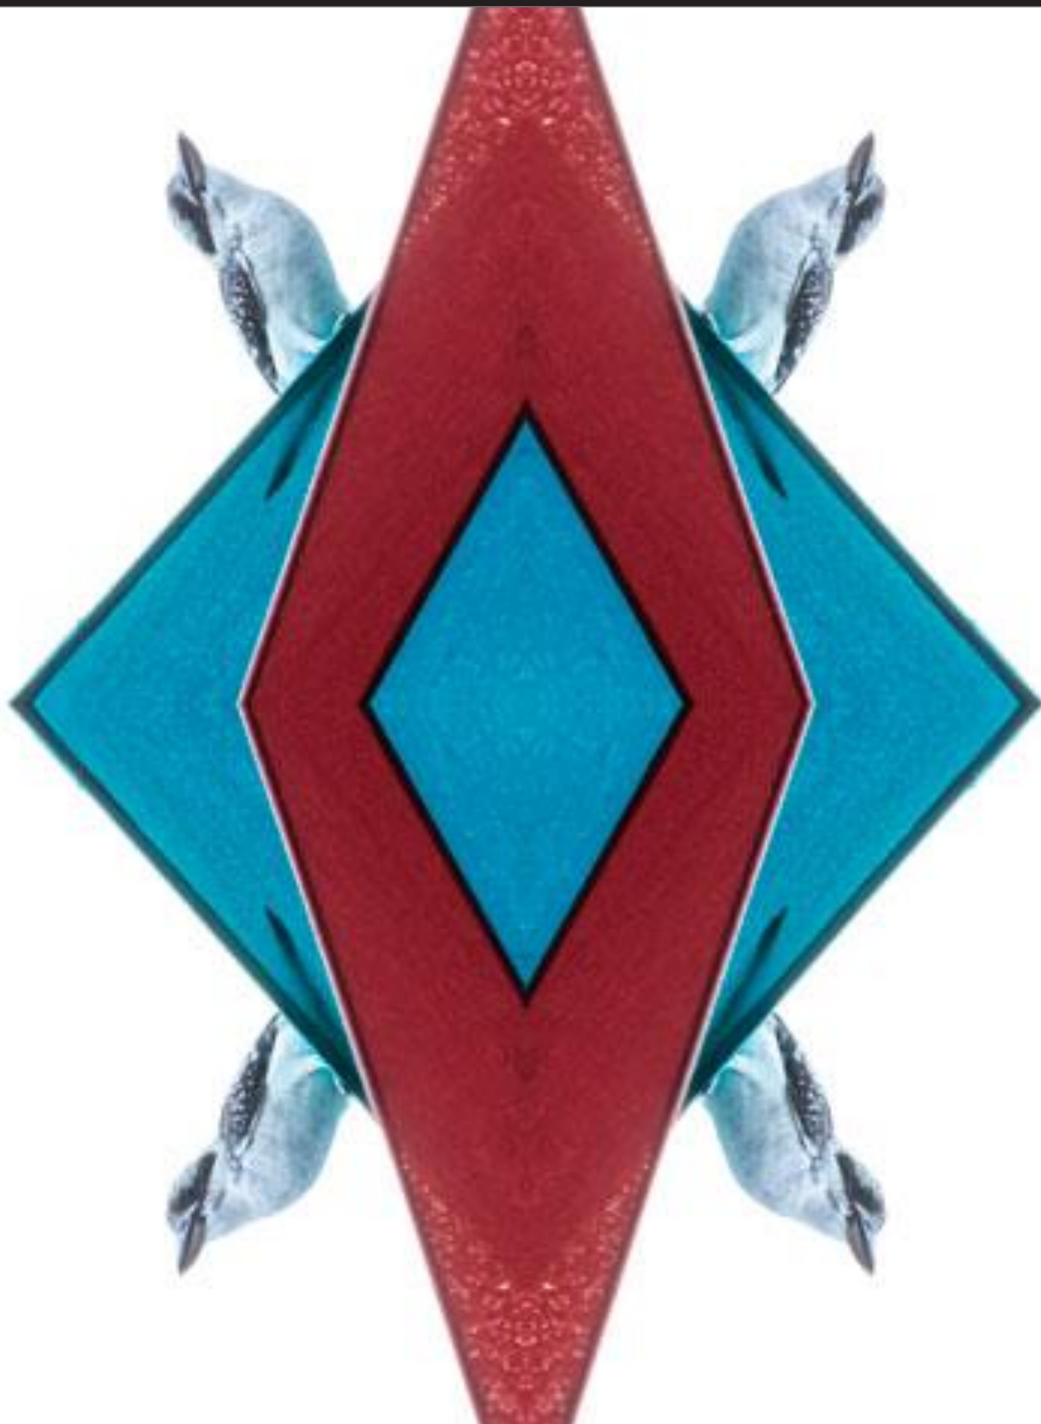

KENT MORRIS

UNVANISHED

18 · 10 · 17 — 11 · 11 · 17

VIVIEN ANDERSON GALLERY

GROUND FLOOR 284-290 ST KILDA ROAD ST KILDA VICTORIA 3182 AUSTRALIA

TELEPHONE +613 8598 9657

INFO@VIVIENANDERSONGALLERY.COM