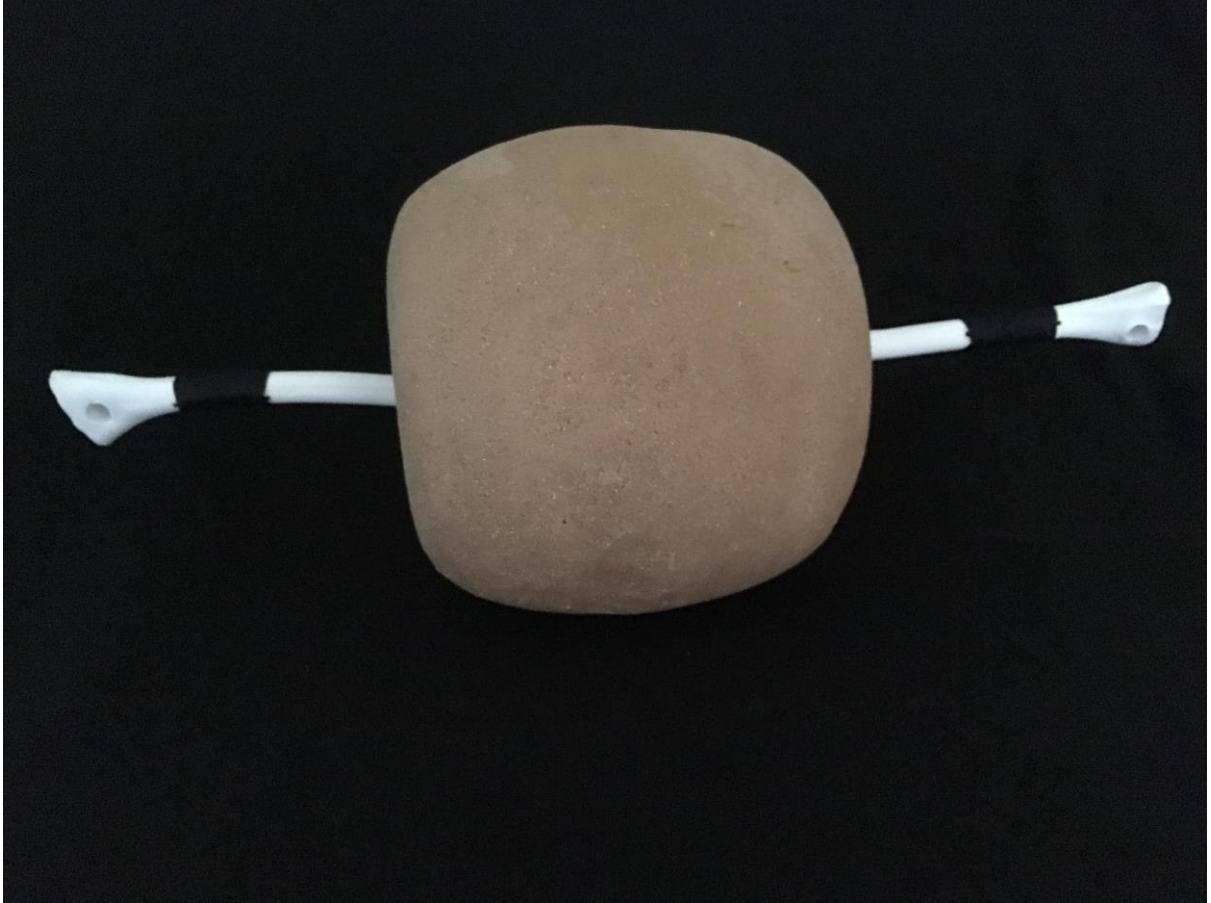

01.

JANET FIELDHOUSE

*HYBRID SAILING CANOE SERIES 1 2019*

BUFF RAKU TRACHYTE, WHITE FEATHERS, BLACK WIRE, BAMBOO, RAFFIA

25 X 50 X 53 CM

VIVIENANDERSONGALLERY.COM

---

02.