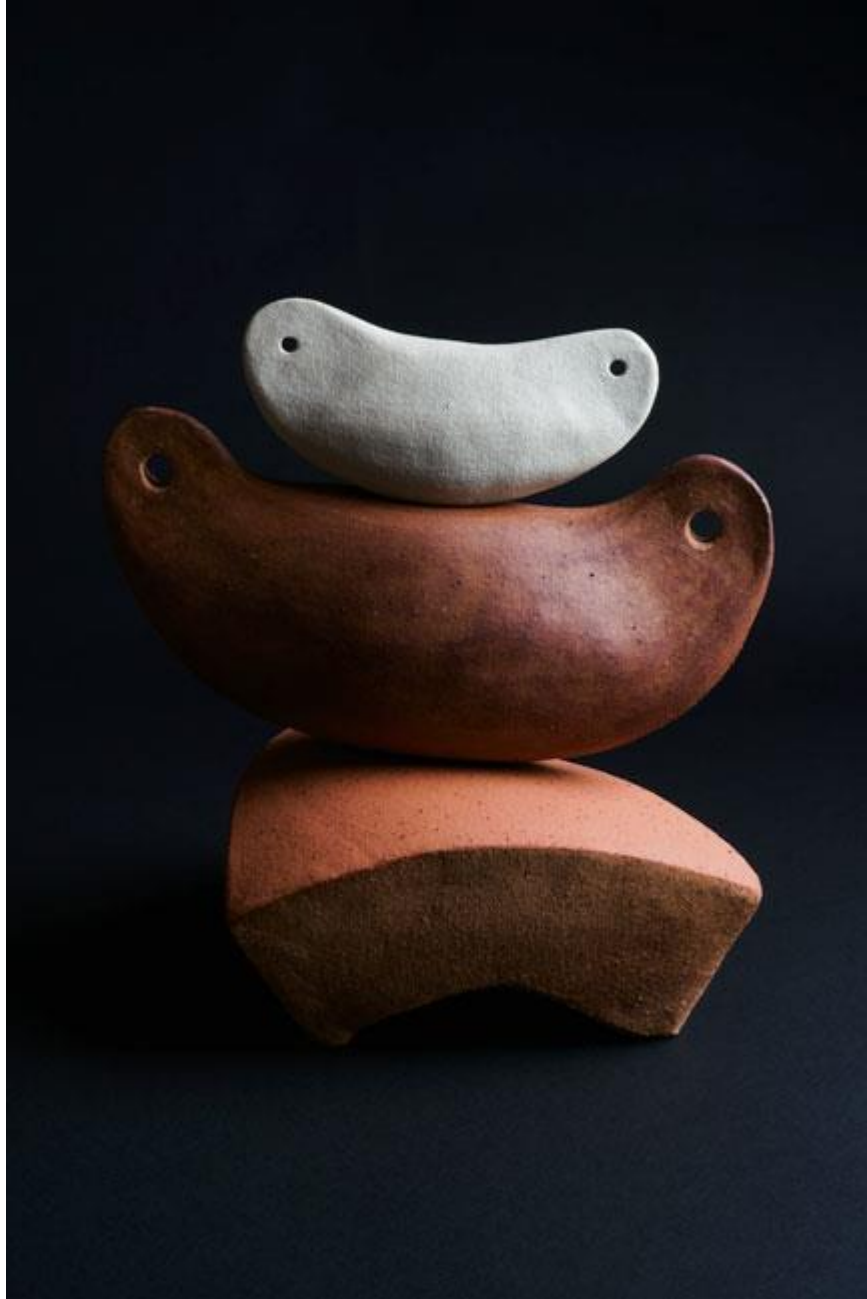

27.

JANET FIELDHOUSE

BREAST PLATE HYBRIDS SERIES 2 2017

RED MIDFIRE TERRA, BUFF RAKU TRACHYTE, WHITE RAKU

26 X 25 X 22.5 CM

VIVIENANDERSONGALLERY.COM