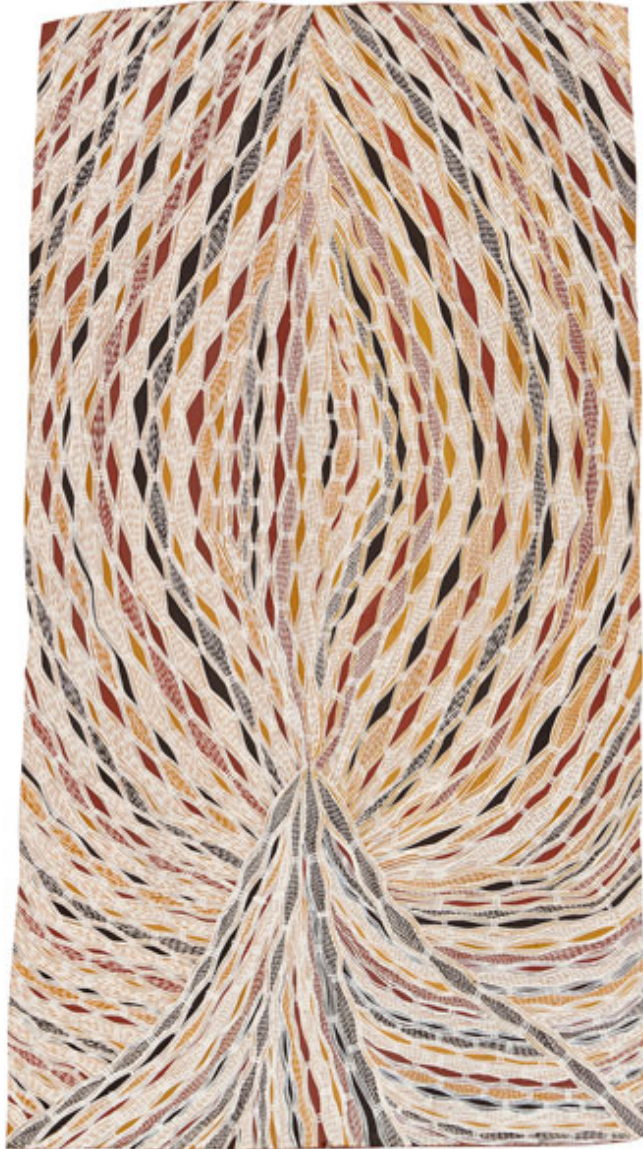

DJAMBAWA MARAWILI

GURTHA 2012

EARTH PIGMENT ON BARK

157.0 X 85.0 CM

PROVENANCE: BUKU LARRNGGAY MULKA CENTRE, YIRRKALA NT

VIVIENANDERSONGALLERY.COM