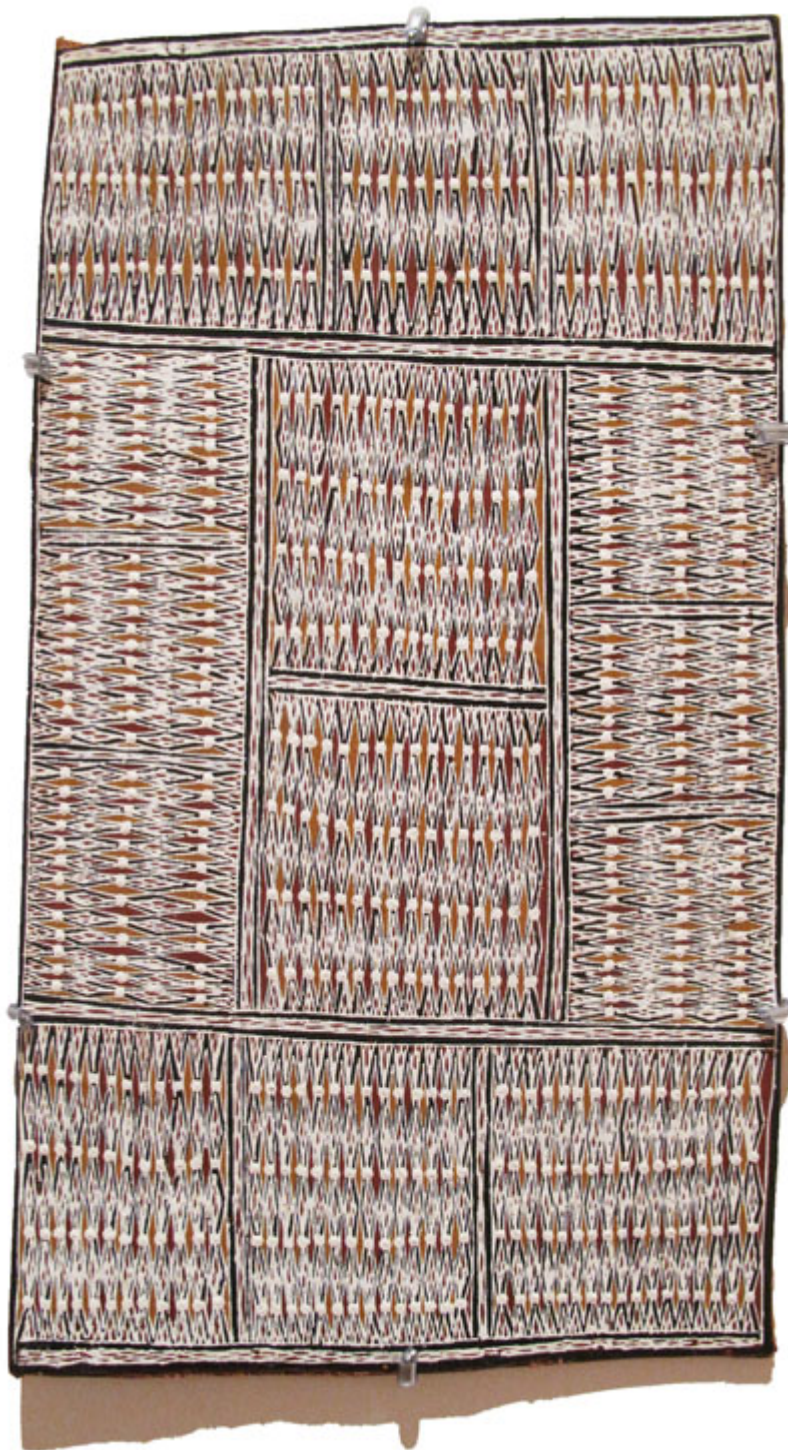

RERRKIRRWANGA MUNUNGGURR

GURTHA 2014

EARTH PIGMENT ON BARK

37.0 X 21.0 CM

PROVENANCE:

BUKU LARRNGGAY MULKA CENTRE, YIRRKALA NT

VIVIENANDERSONGALLERY.COM