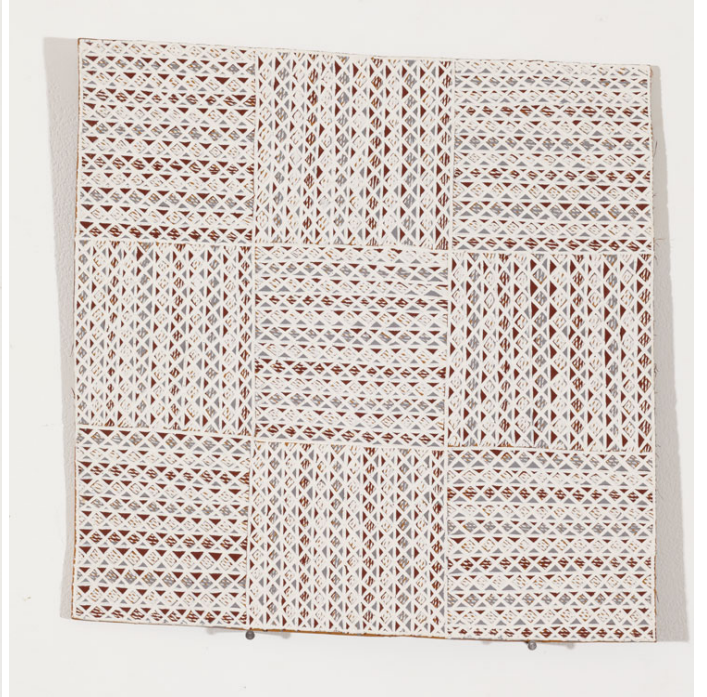

DJIRRIRRA WUNUNGMURRA

BUYKU 2011

EARTH PIGMENT ON CARVED BARK

27.0 X 27.0 CM (EACH)

VIVIENANDERSONGALLERY.COM