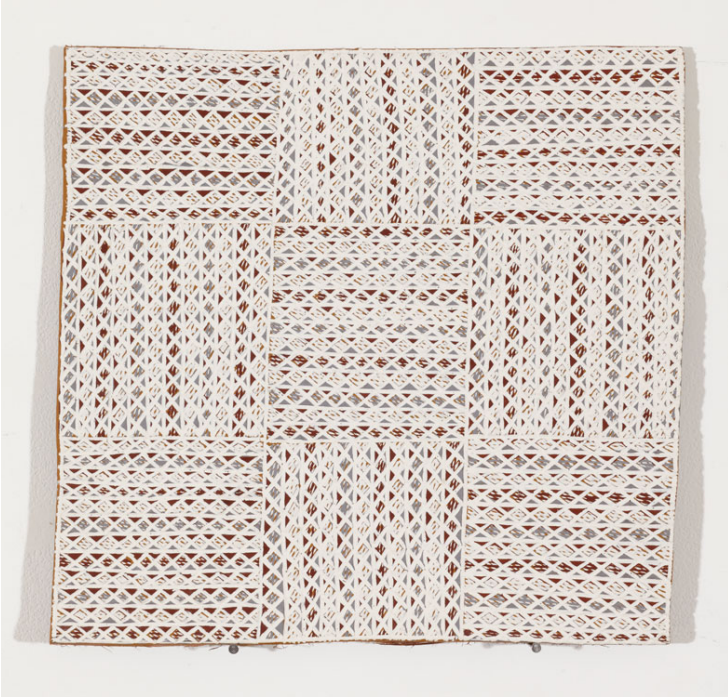

DJIRRIRRA WUNUNGMURRA

BUYKU 2011

EARTH PIGMENT ON CARVED BARK

27.0 X 27.0 CM (EACH)

VIVIENANDERSONGALLERY.COM