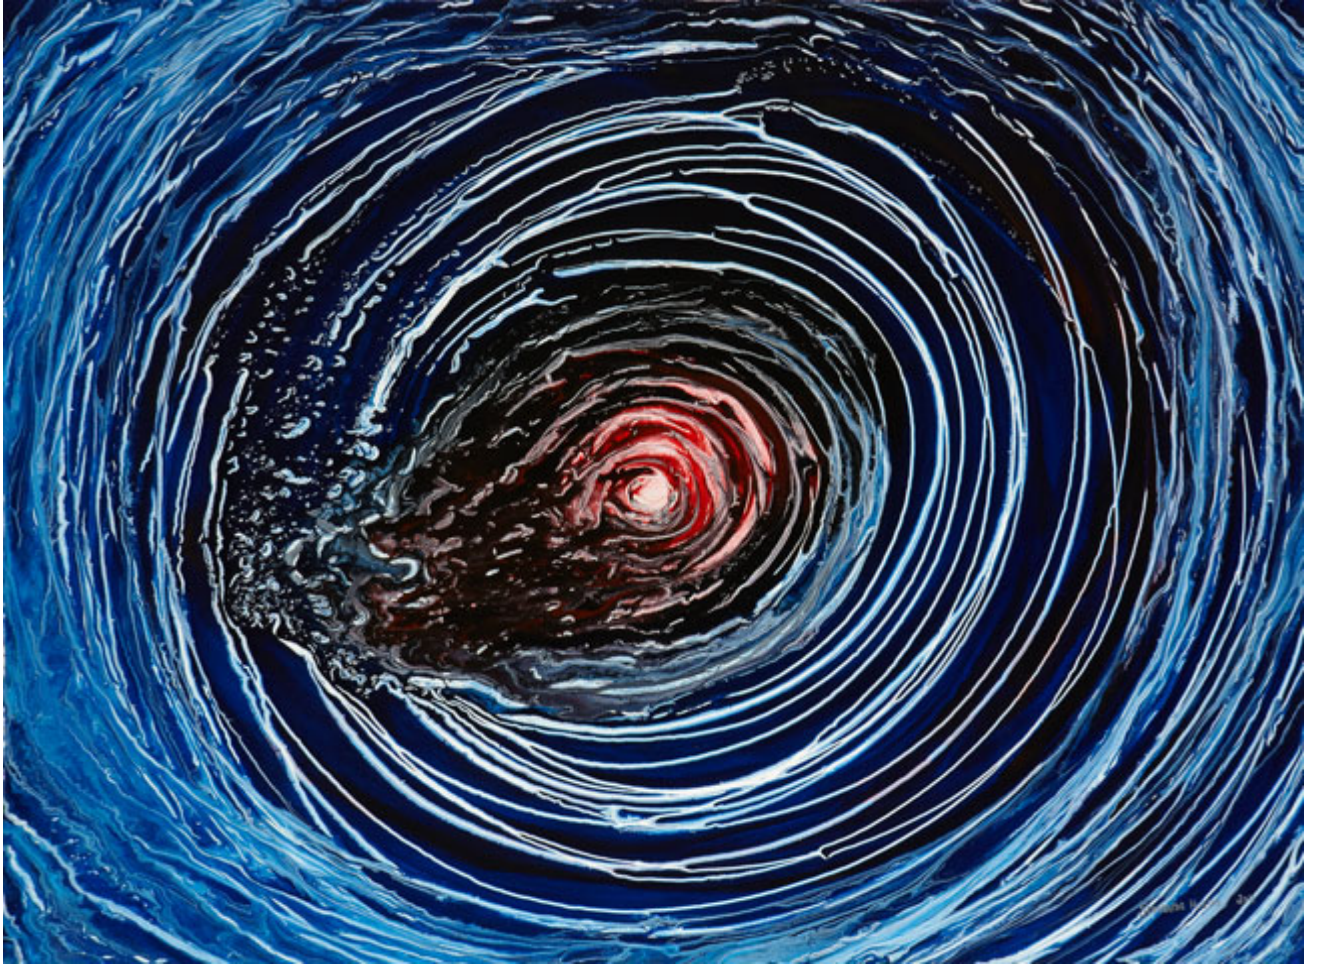

3.

SAMANTHA HOBSON

YASI 2011

SYNTHETIC POLYMER PAINT AND GLAZE ON CANVAS

82.0 X 108.0 CM

VIVIENANDERSONGALLERY.COM