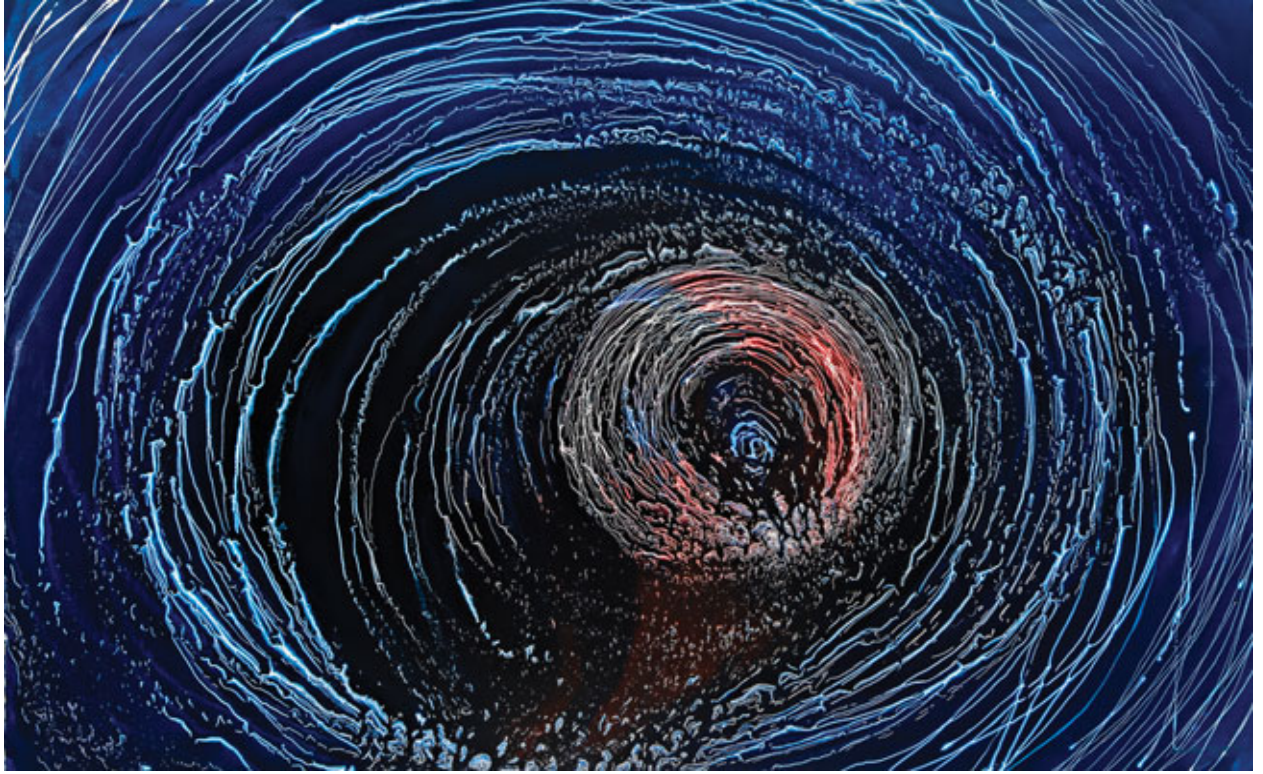

INFO@VIVIENANDERSONGALLERY.COM

1.

SAMANTHA HOBSON

EYE OF YASI 2011

SYNTHETIC POLYMER PAINT AND GLAZE ON CANVAS

109.0 X 172.0 CM

VIVIENANDERSONGALLERY.COM

2.