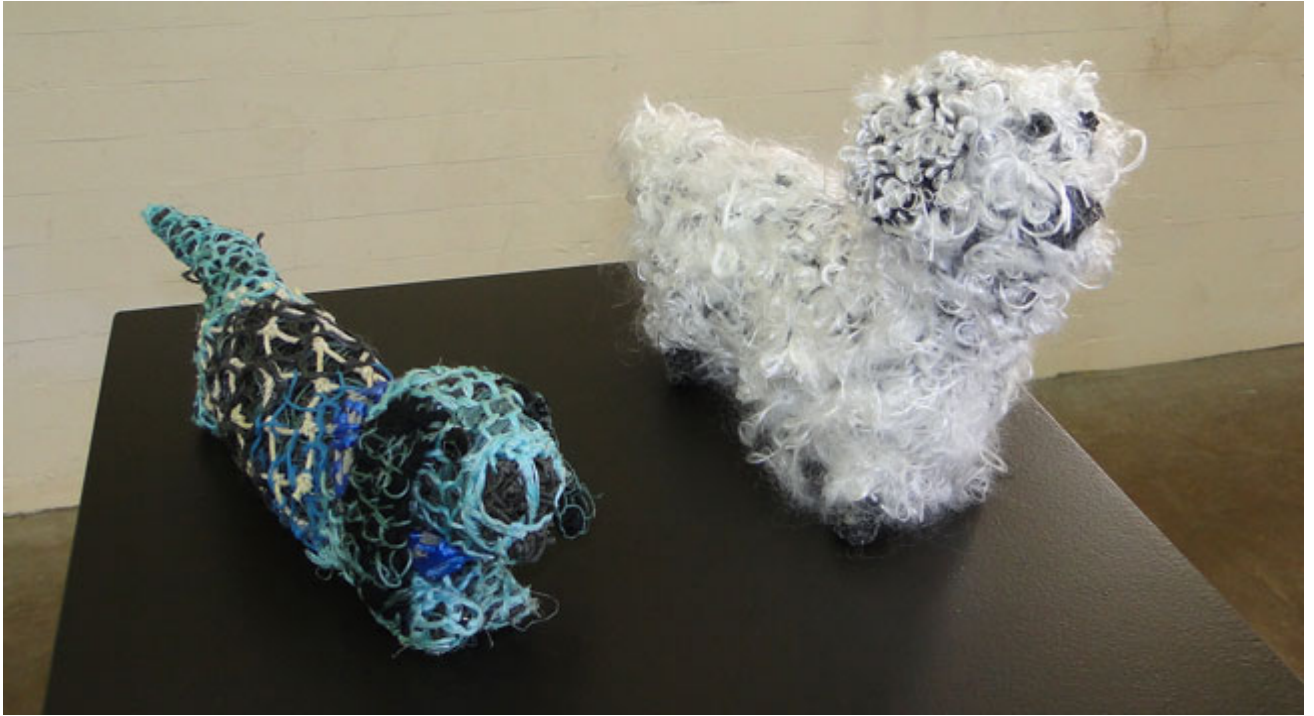

13.

MARYANN BOURNE

OMAI, ISLAND DOG 2011

RECLAIMED FISHING NETS AND NYLON

13.0 X 35.0 X 8.0 CM

14.

MARYANN BOURNE

SHIH TZU MALTESE ISLAND DOG 2011

RECLAIMED FISHING NETS AND NYLON

24.0 X 38.0 X 12.0 CM

PROVENANCE:

ERUB ERWER META, DARNLEY ISLAND ARTS CENTRE,
AND GHOSTNETS AUSTRALIA

VIVIENANDERSONGALLERY.COM