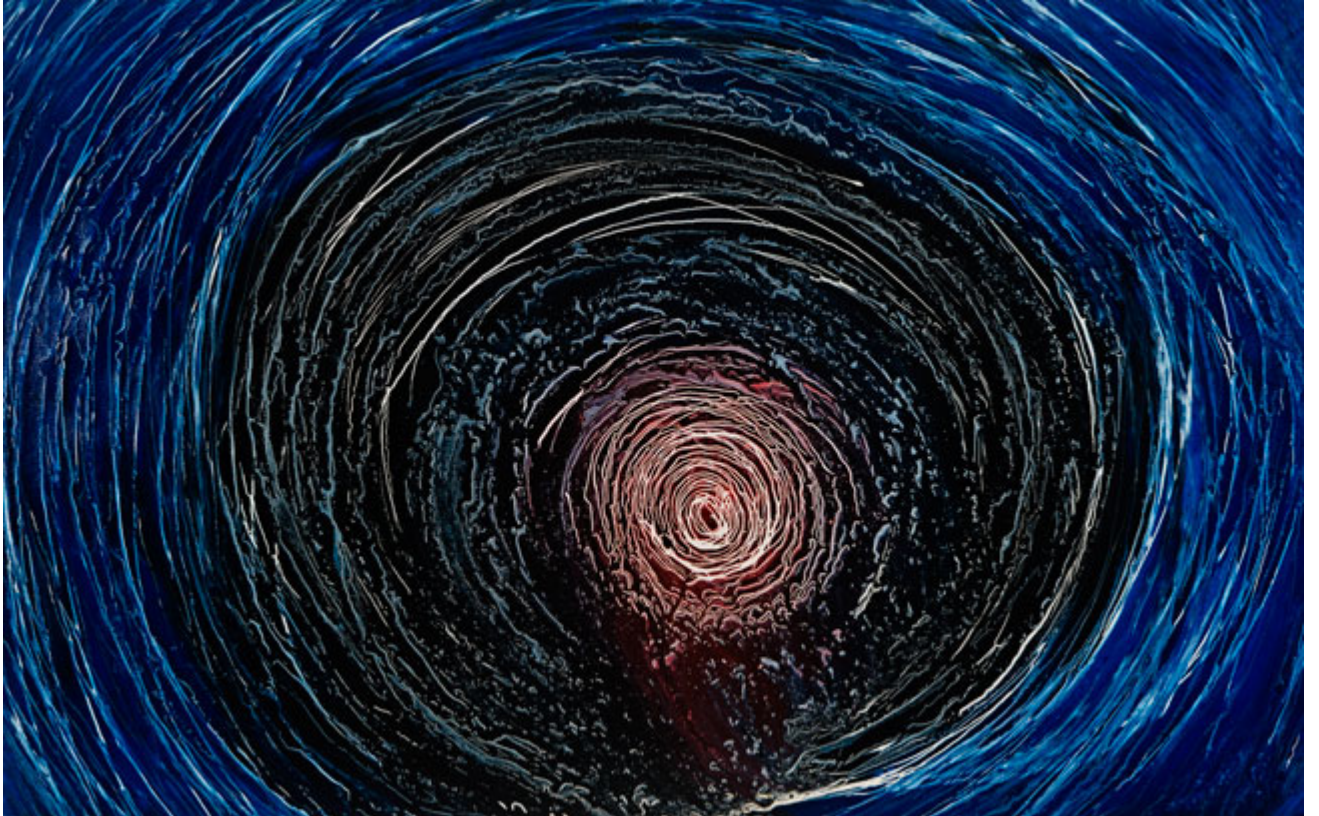

INFO@VIVIENANDERSONGALLERY.COM

1.

SAMANTHA HOBSON

EYE OF YASI 2011

SYNTHETIC POLYMER PAINT AND GLAZE ON CANVAS

109.0 X 172.0 CM

VIVIENANDERSONGALLERY.COM

2.