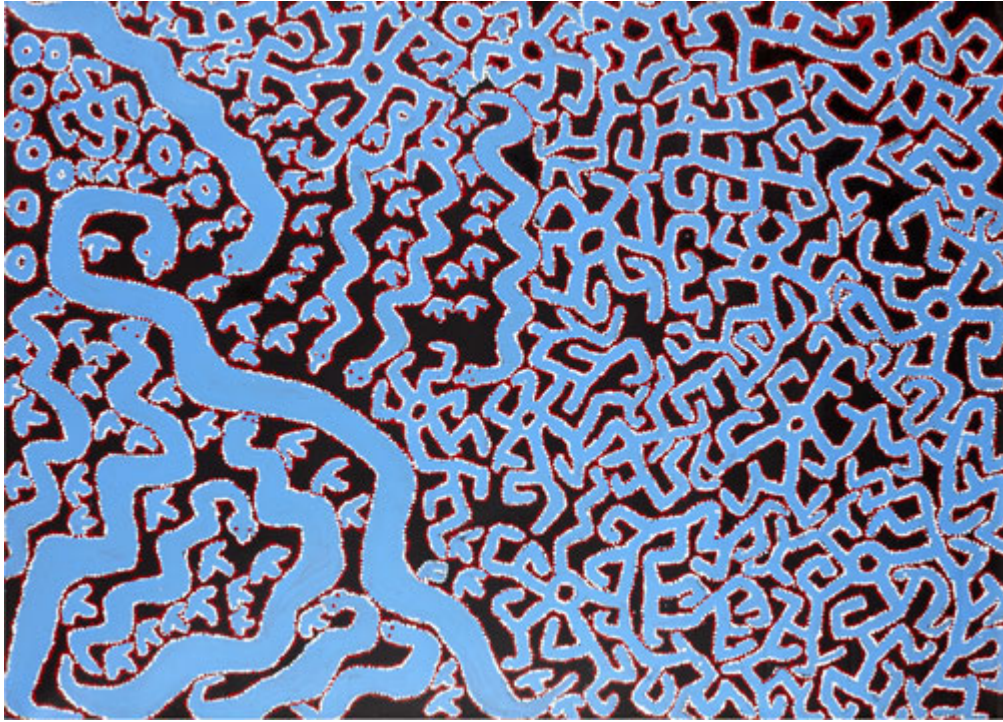

ROY UNDERWOOD

MULAYA 2009

SYNTHETIC POLYMER PAINT ON CANVAS

142.5 X 196.5 CM

PROVENANCE: SPINIFEX ARTS PROJECT, WA

VIVIENANDERSONGALLERY.COM