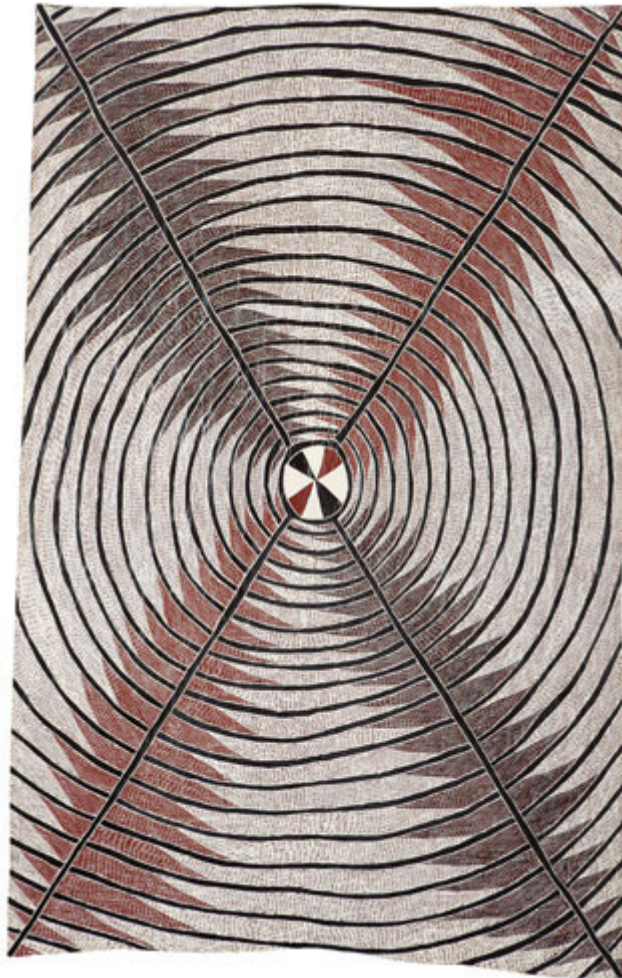

DHUWARRWARR MARIKA

MILNGURR 2009

EARTH PIGMENT ON BARK

153.0 X 96.0 CM

PROVENANCE: BUKU LARRNGGAY MULKA CENTRE, YIRRKALA NT

VIVIENANDERSONGALLERY.COM