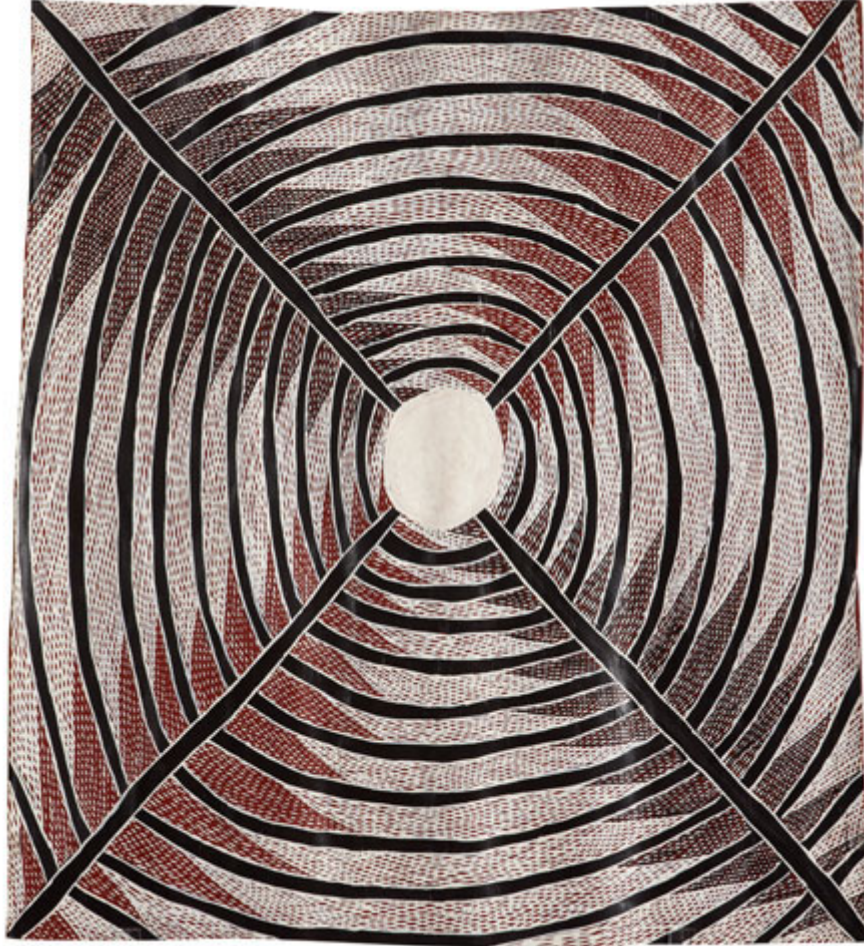

VIVIENANDERSONGALLERY.COM

---

---

DJIRRIRRA WUNUNGMURRA  
BUYKU WITH SARATOGA 2010  
EARTH PIGMENT ON BARK  
110.0 X 65.0 CM

---

PROVENANCE: BUKU LARRNGGAY MULKA CENTRE, YIRRKALA NT

---

DHUWARRWARR MARIKA