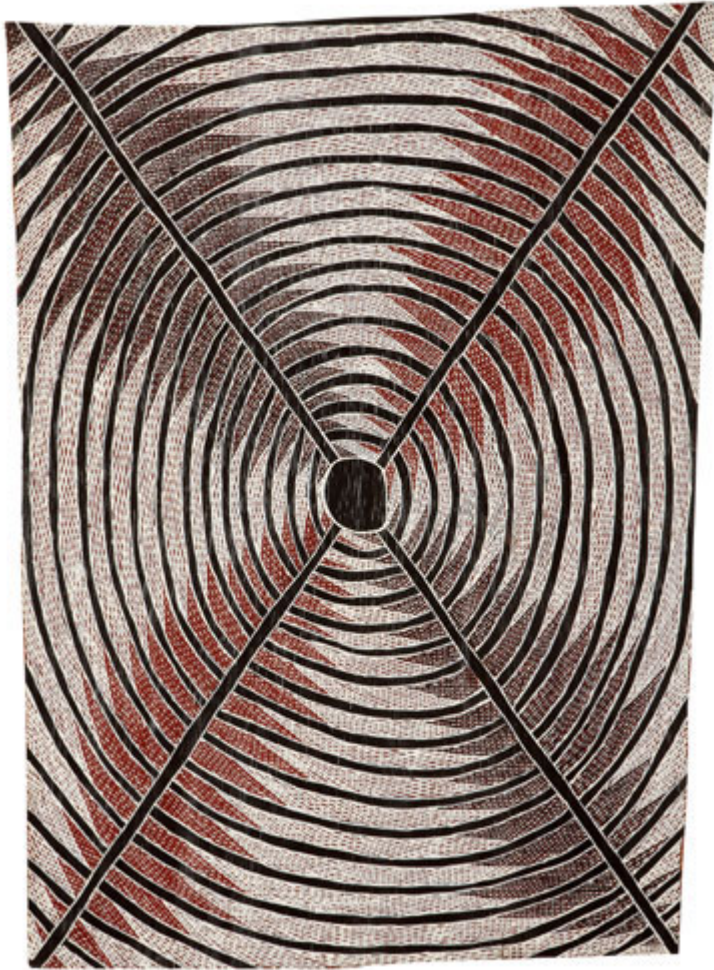

DHUWARRWARR MARIKA

MILNGURR 2010

EARTH PIGMENT ON BARK

90.0 X 65.0 CM

PROVENANCE: BUKU LARRNGGAY MULKA CENTRE, YIRRKALA NT

VIVIENANDERSONGALLERY.COM