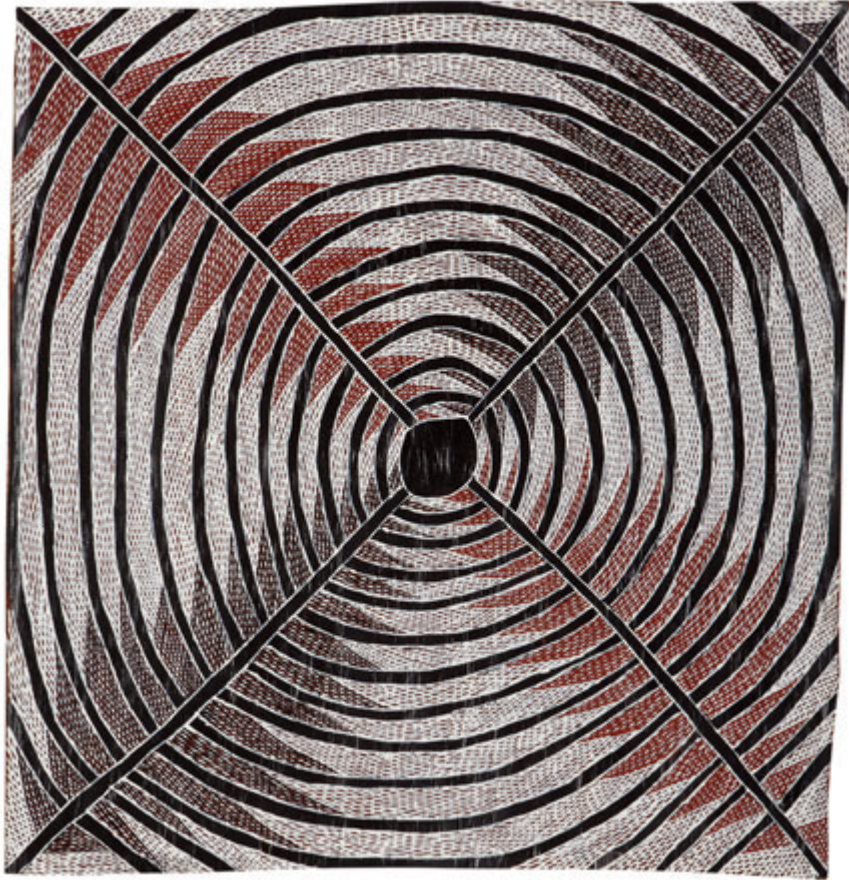

DHUWARRWARR MARIKA

MILNGURR 2010

EARTH PIGMENT ON BARK

57.0 X 55.0 CM

PROVENANCE: BUKU LARRNGGAY MULKA CENTRE, YIRRKALA NT

VIVIENANDERSONGALLERY.COM