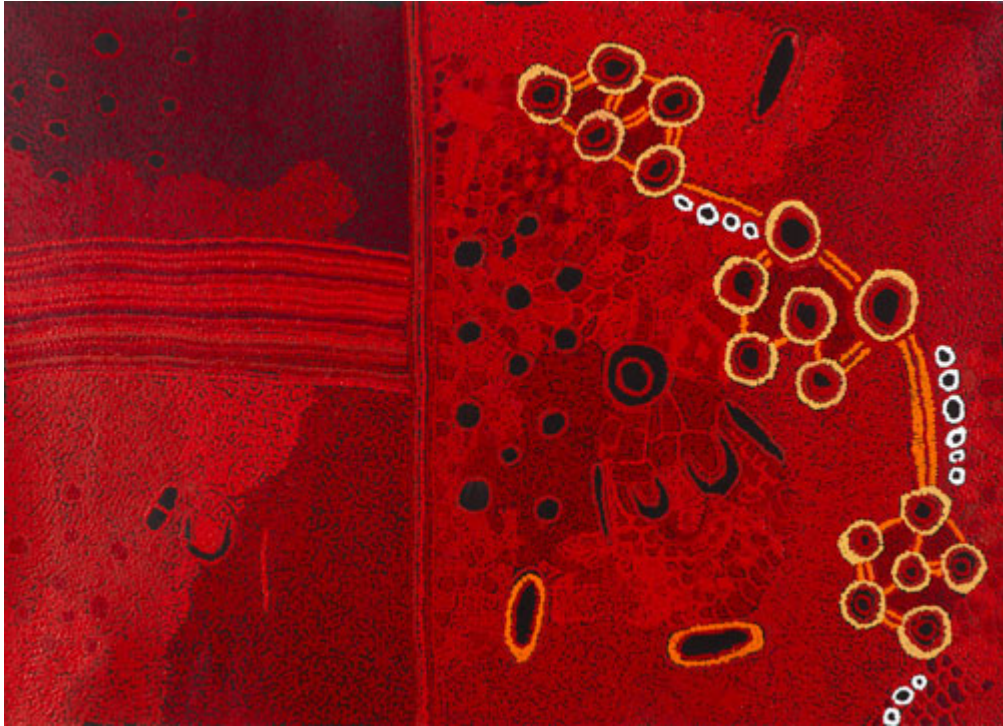

MARINGKA BAKER
MINYMA KUTJARA 2009

SYNTHETIC POLYMER PAINT ON CANVAS

122.0 X 89.0 CM

PROVENANCE: TJUNGU PALYA ARTISTS, SA

VIVIENANDERSONGALLERY.COM