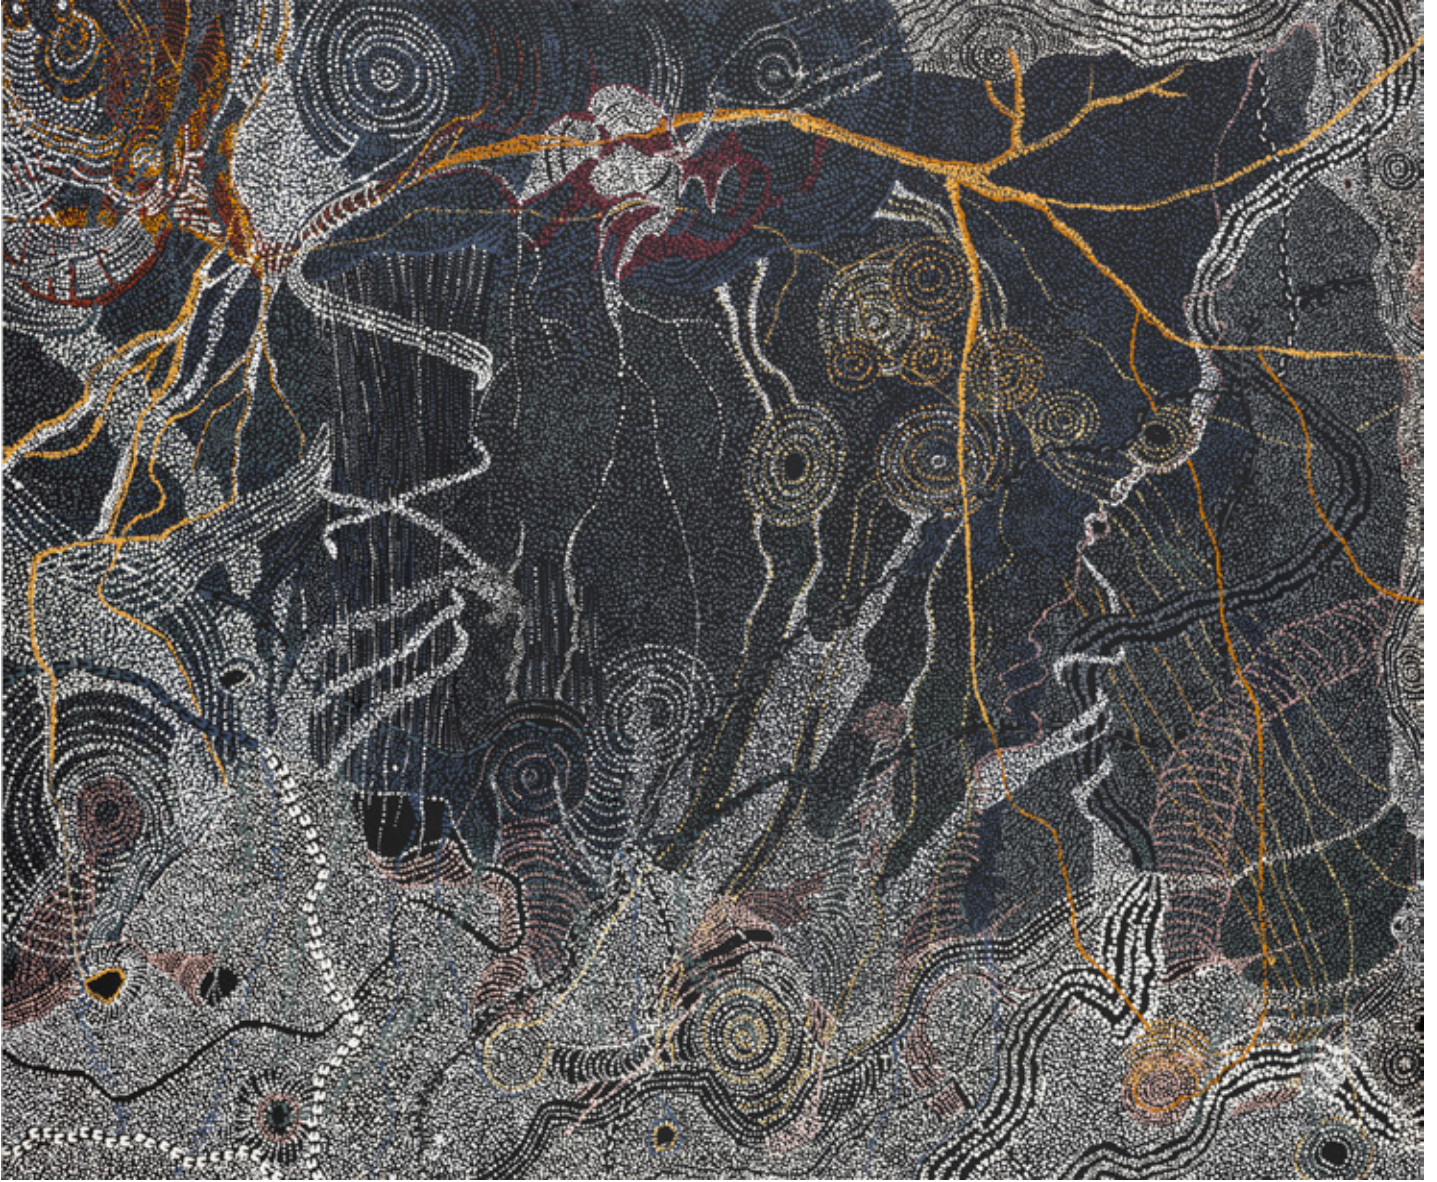

DENISE BRADY

STORM 2022

ACRYLIC ON CANVAS

147 X 177 CM

PROVENANCE: TJARLIRLI ART, WA CAT 22-1078KA

VIVIENANDERSONGALLERY.COM