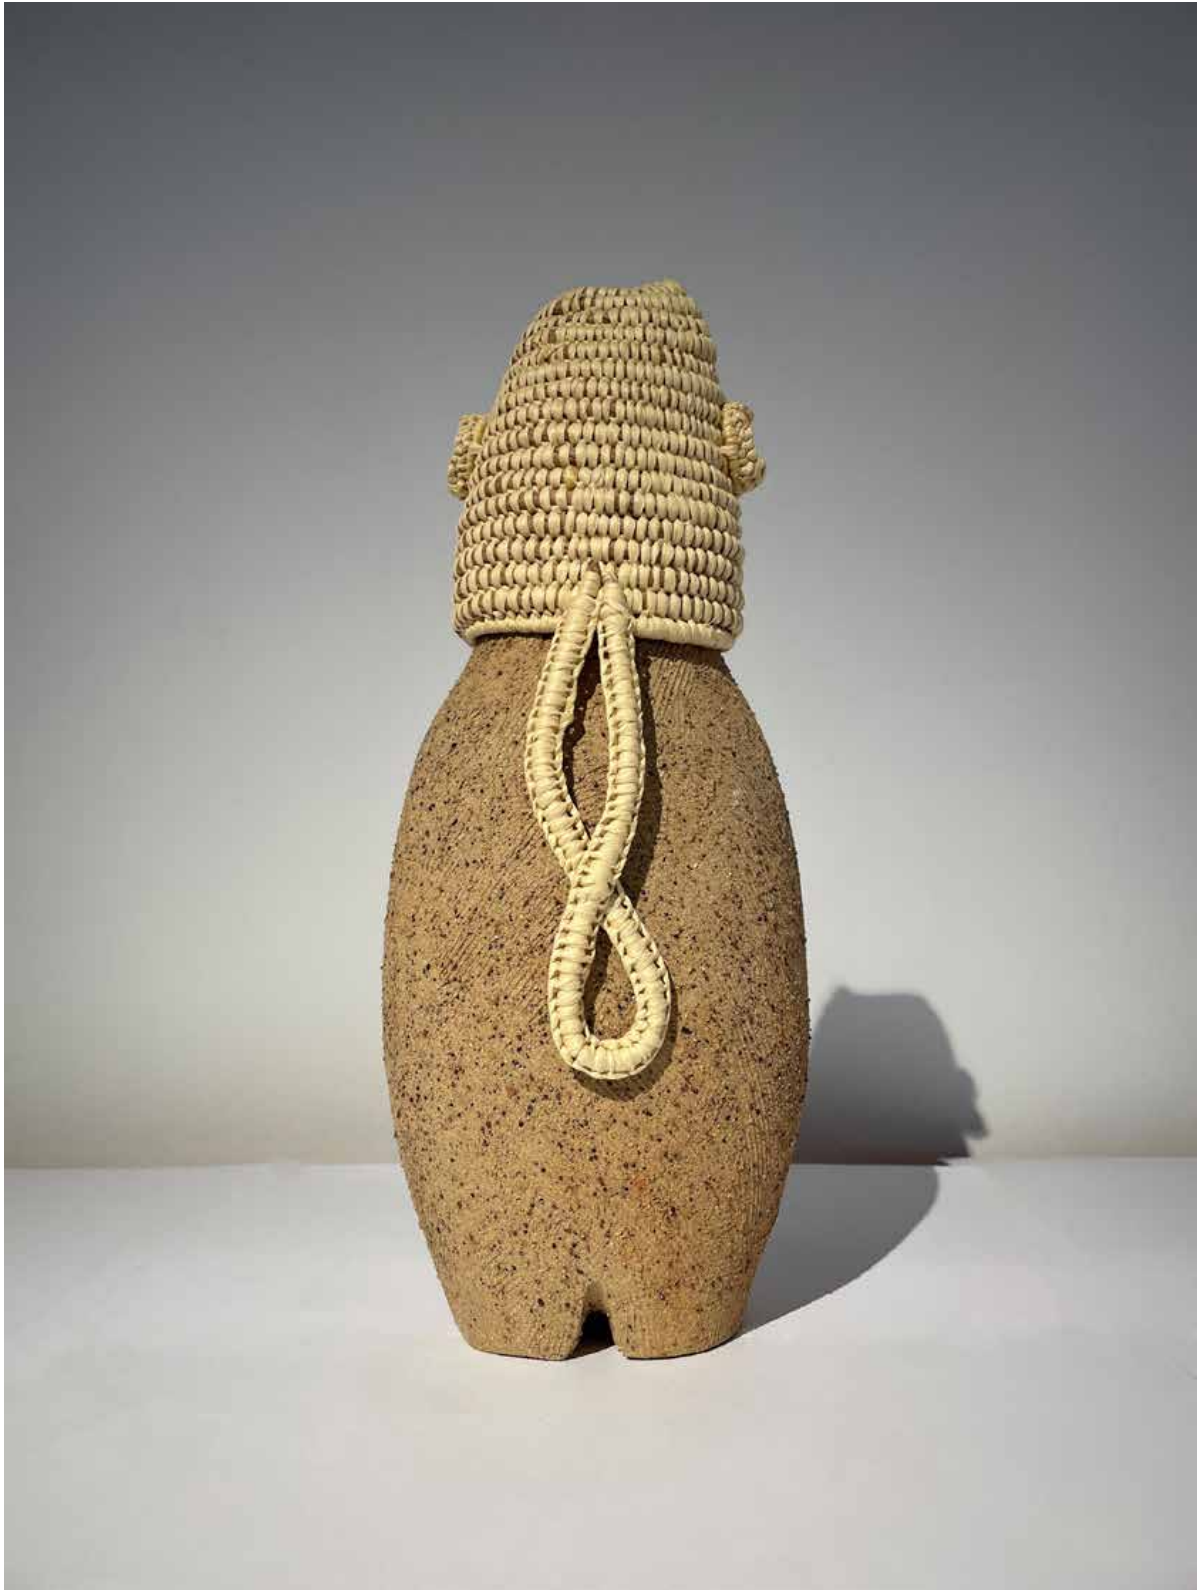

JANET FIELDHOUSE

LITTLE FISH CHARM 2024

BUFF RAKU TRACHTYE, RAFFIA

27 X 12 X 12 CM

$6,500

VIVIENANDERSONGALLERY.COM