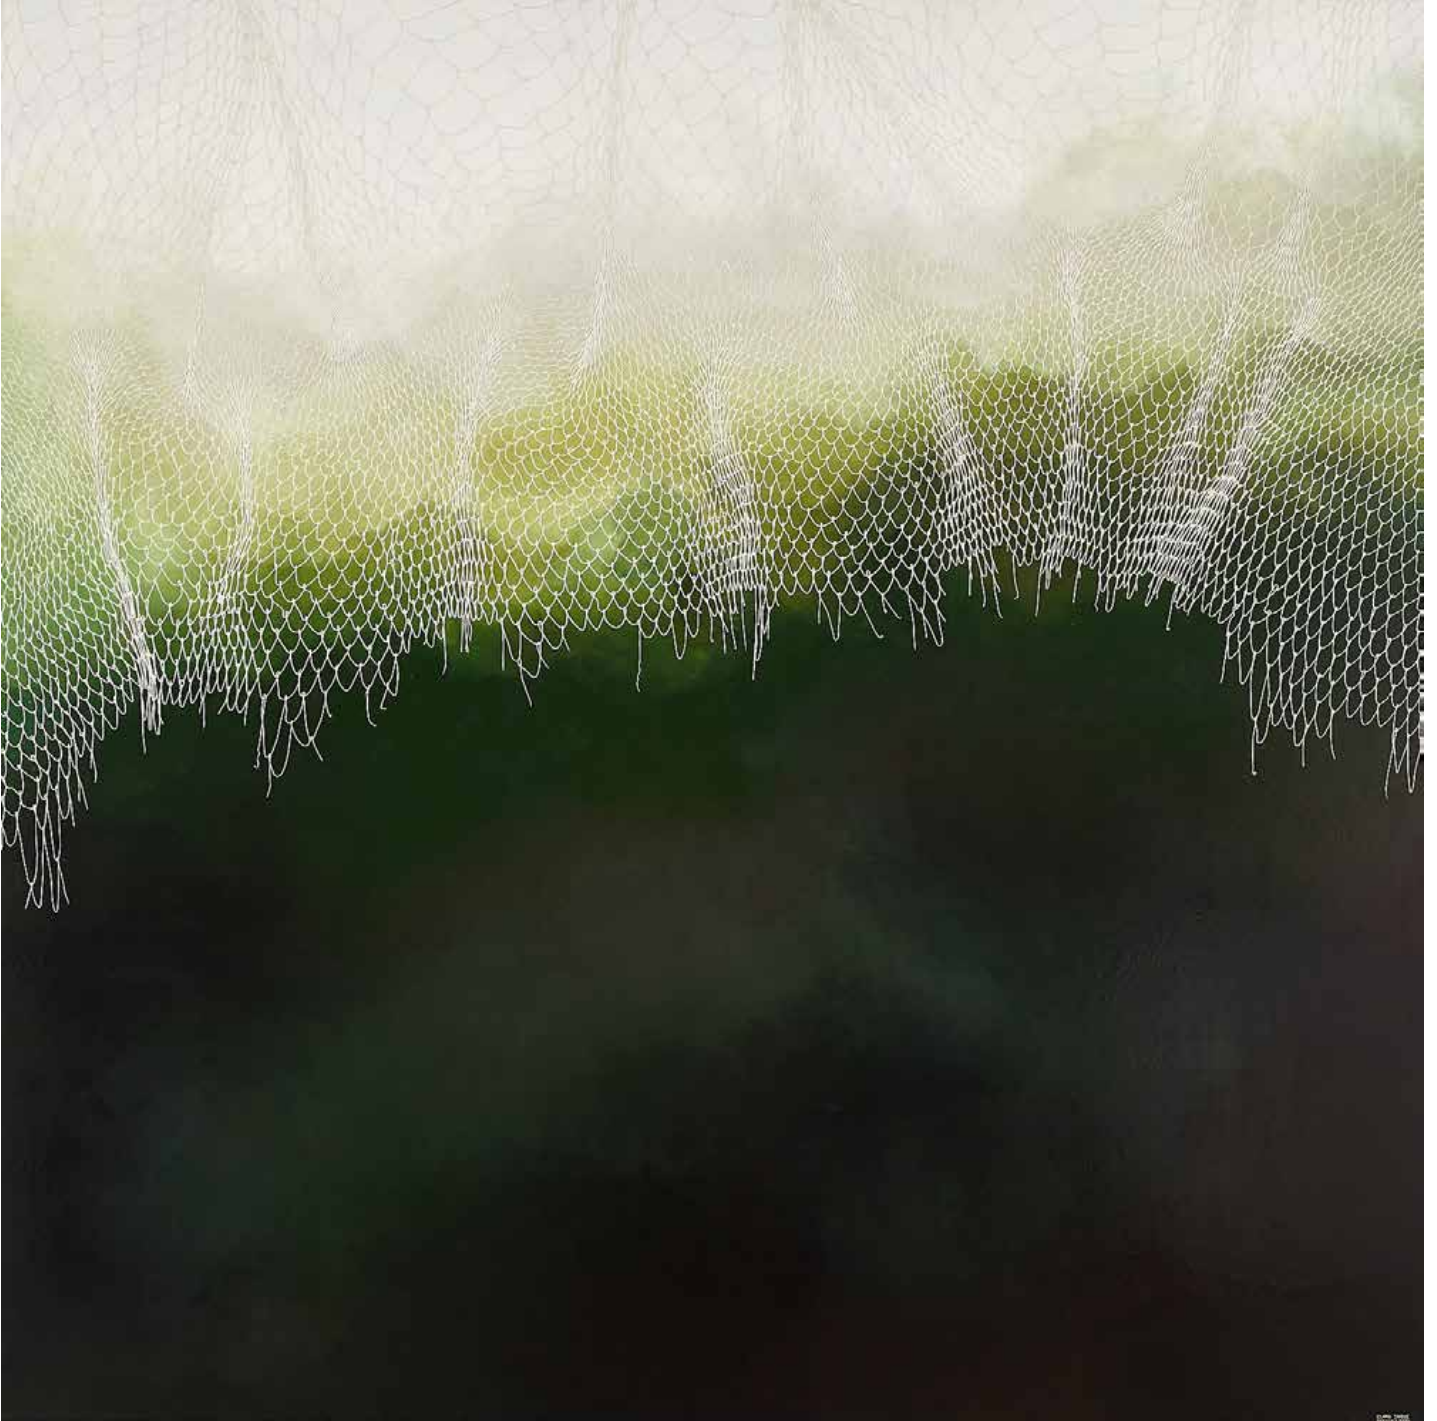

CLARE JAQUE VASQUEZ

WEAR AND TEAR 2024

ACRYLIC AND IMPASTO ON CANVAS

200 X 200 CM

$8,800

VIVIENANDERSONGALLERY.COM