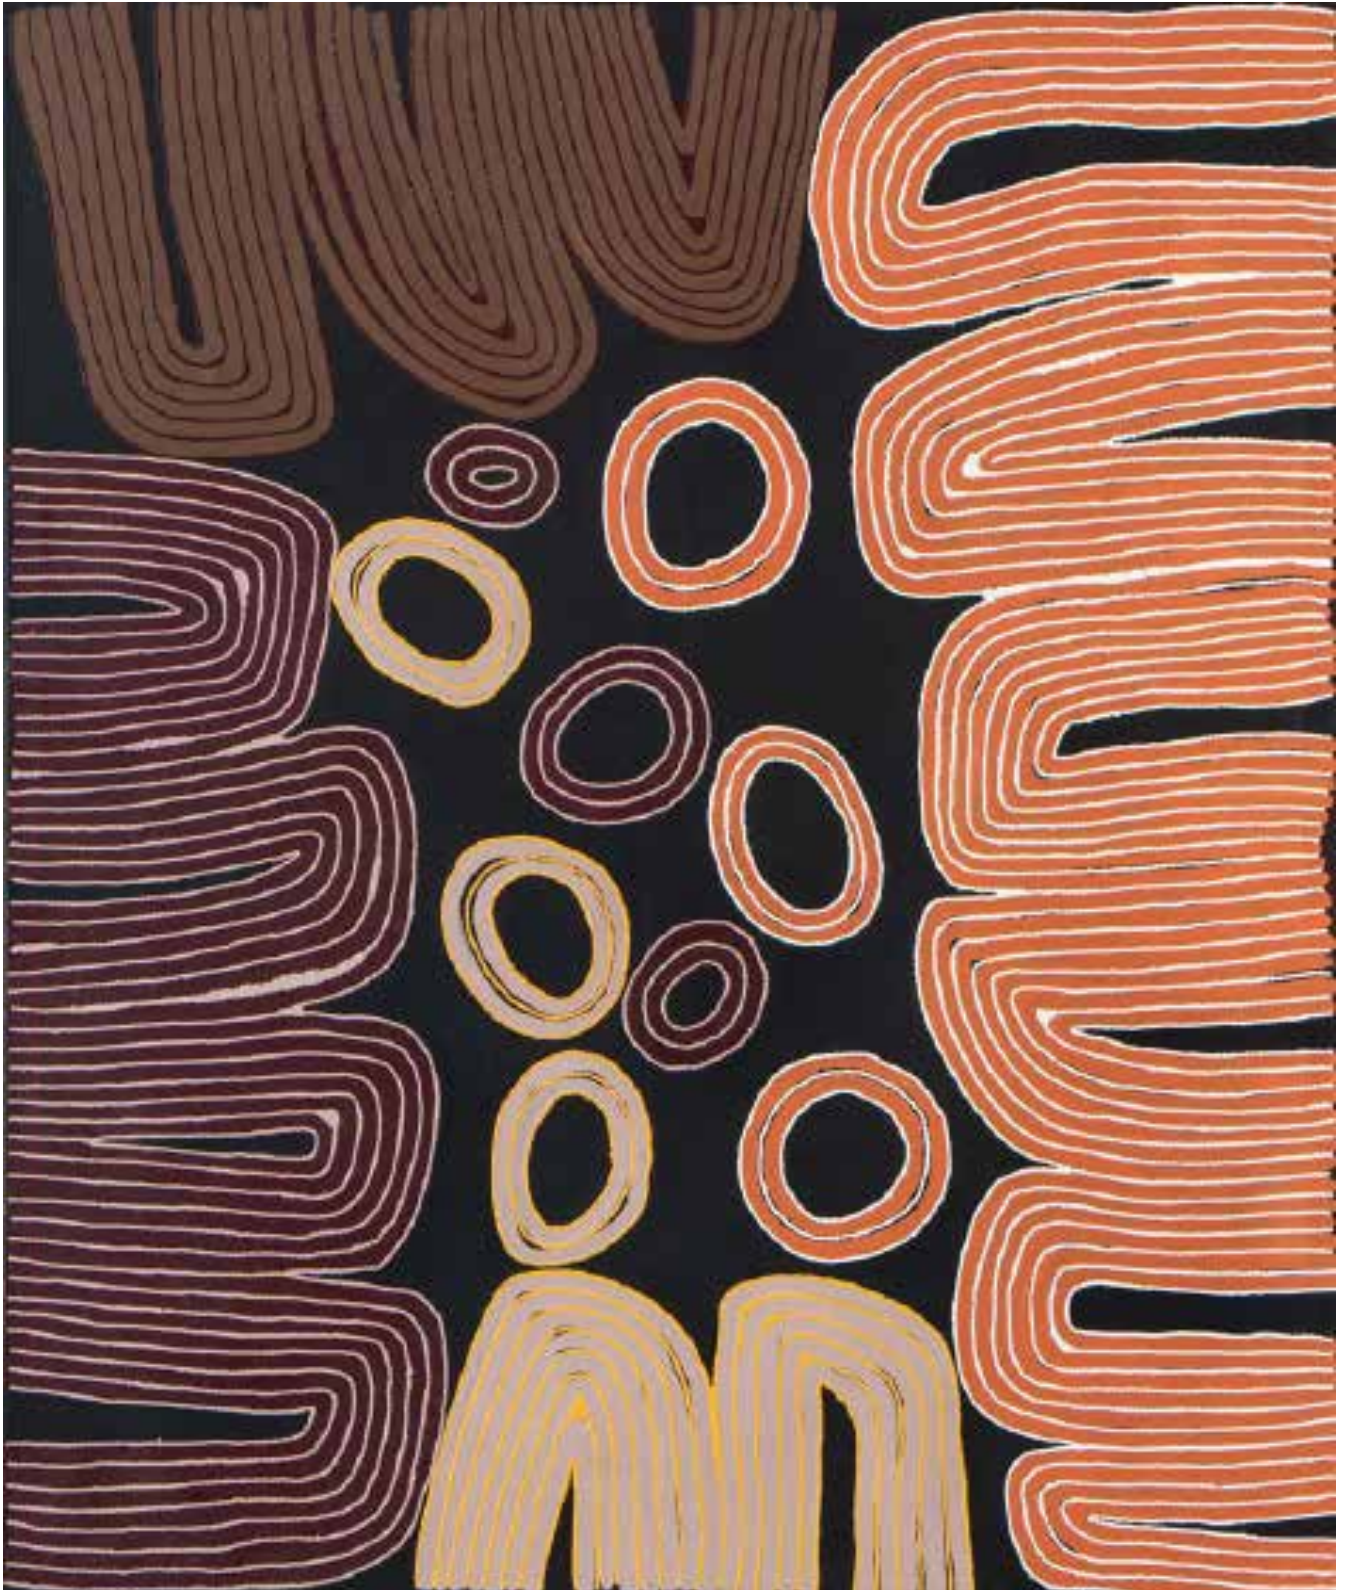

MARY GIBSON

NGAYAKU NGURRA - MARY 2023

SYNTHETIC POLYMER PAINT ON CANVAS

147 X 178 CM

$9,600

PROVENANCE: TJARLIRLI ART, WA CAT. 23-1207

VIVIENANDERSONGALLERY.COM