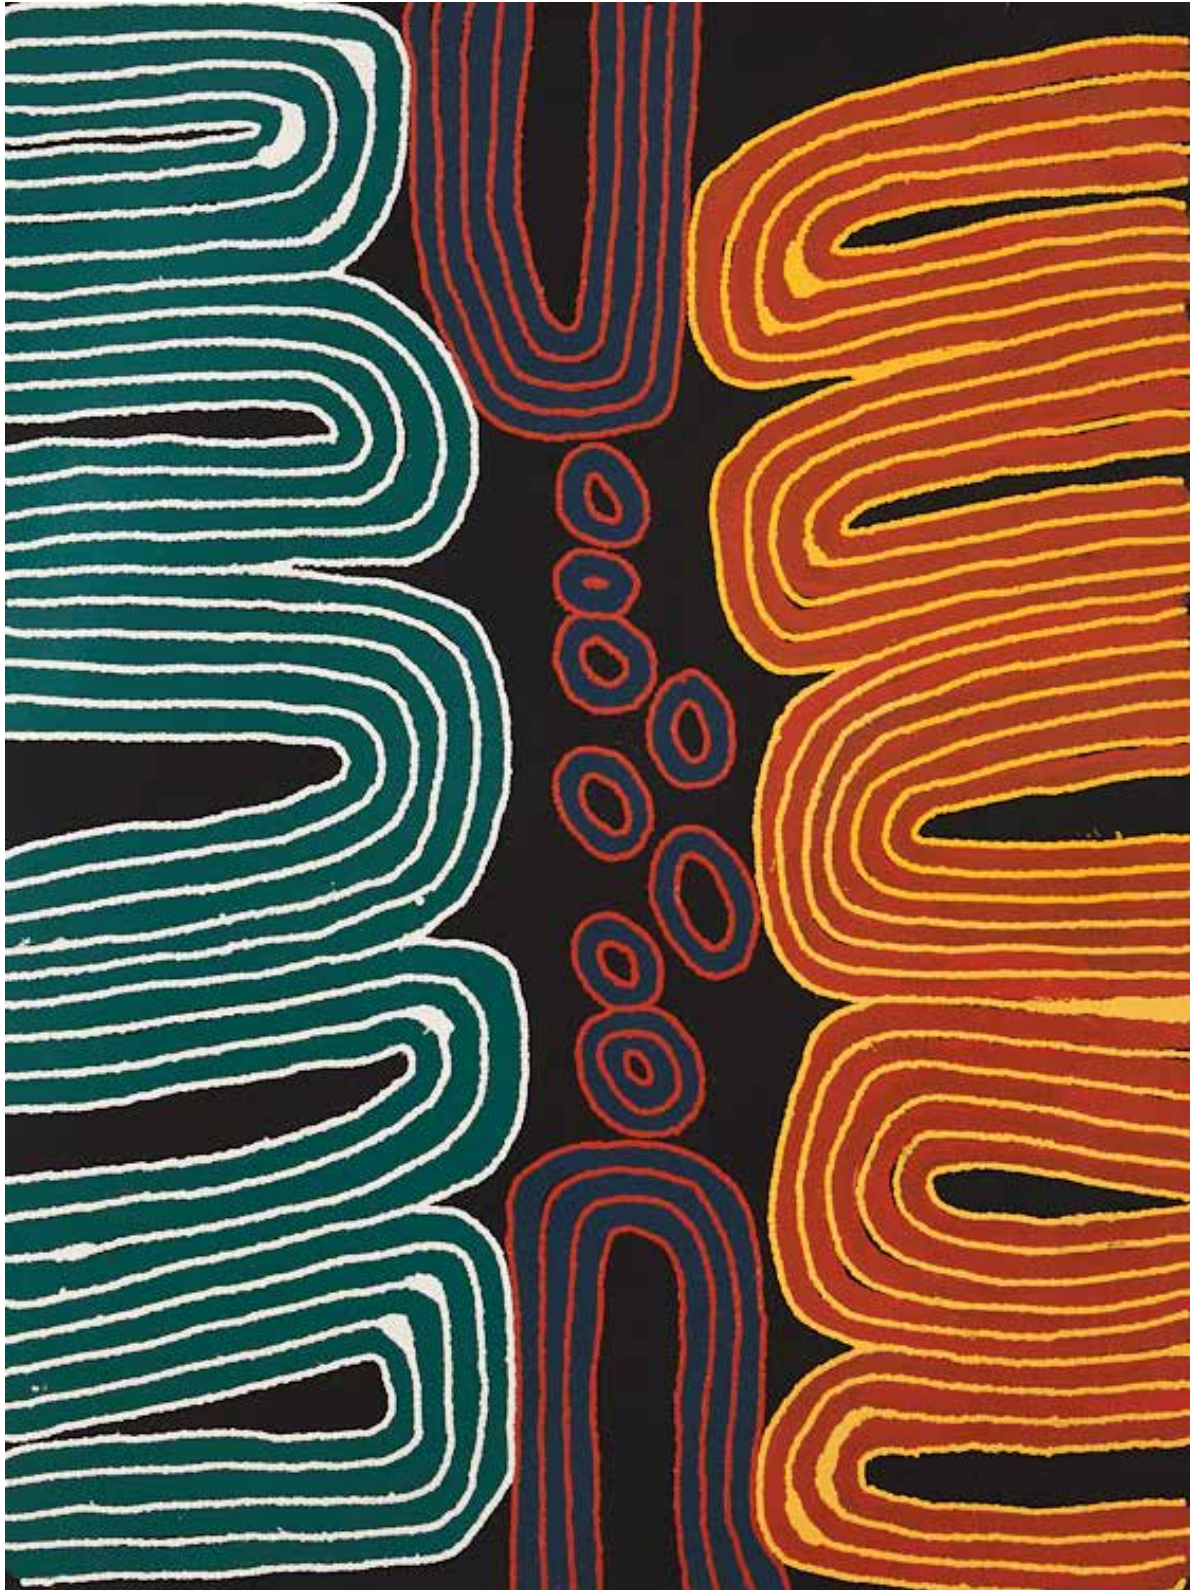

MARY GIBSON

NGAYAKU NGURRA - MARY 2023

SYNTHETIC POLYMER PAINT ON CANVAS

102 X 76 CM

$3,000

PROVENANCE: TJARLIRLI ART, WA CAT. 23-892KA

VIVIENANDERSONGALLERY.COM