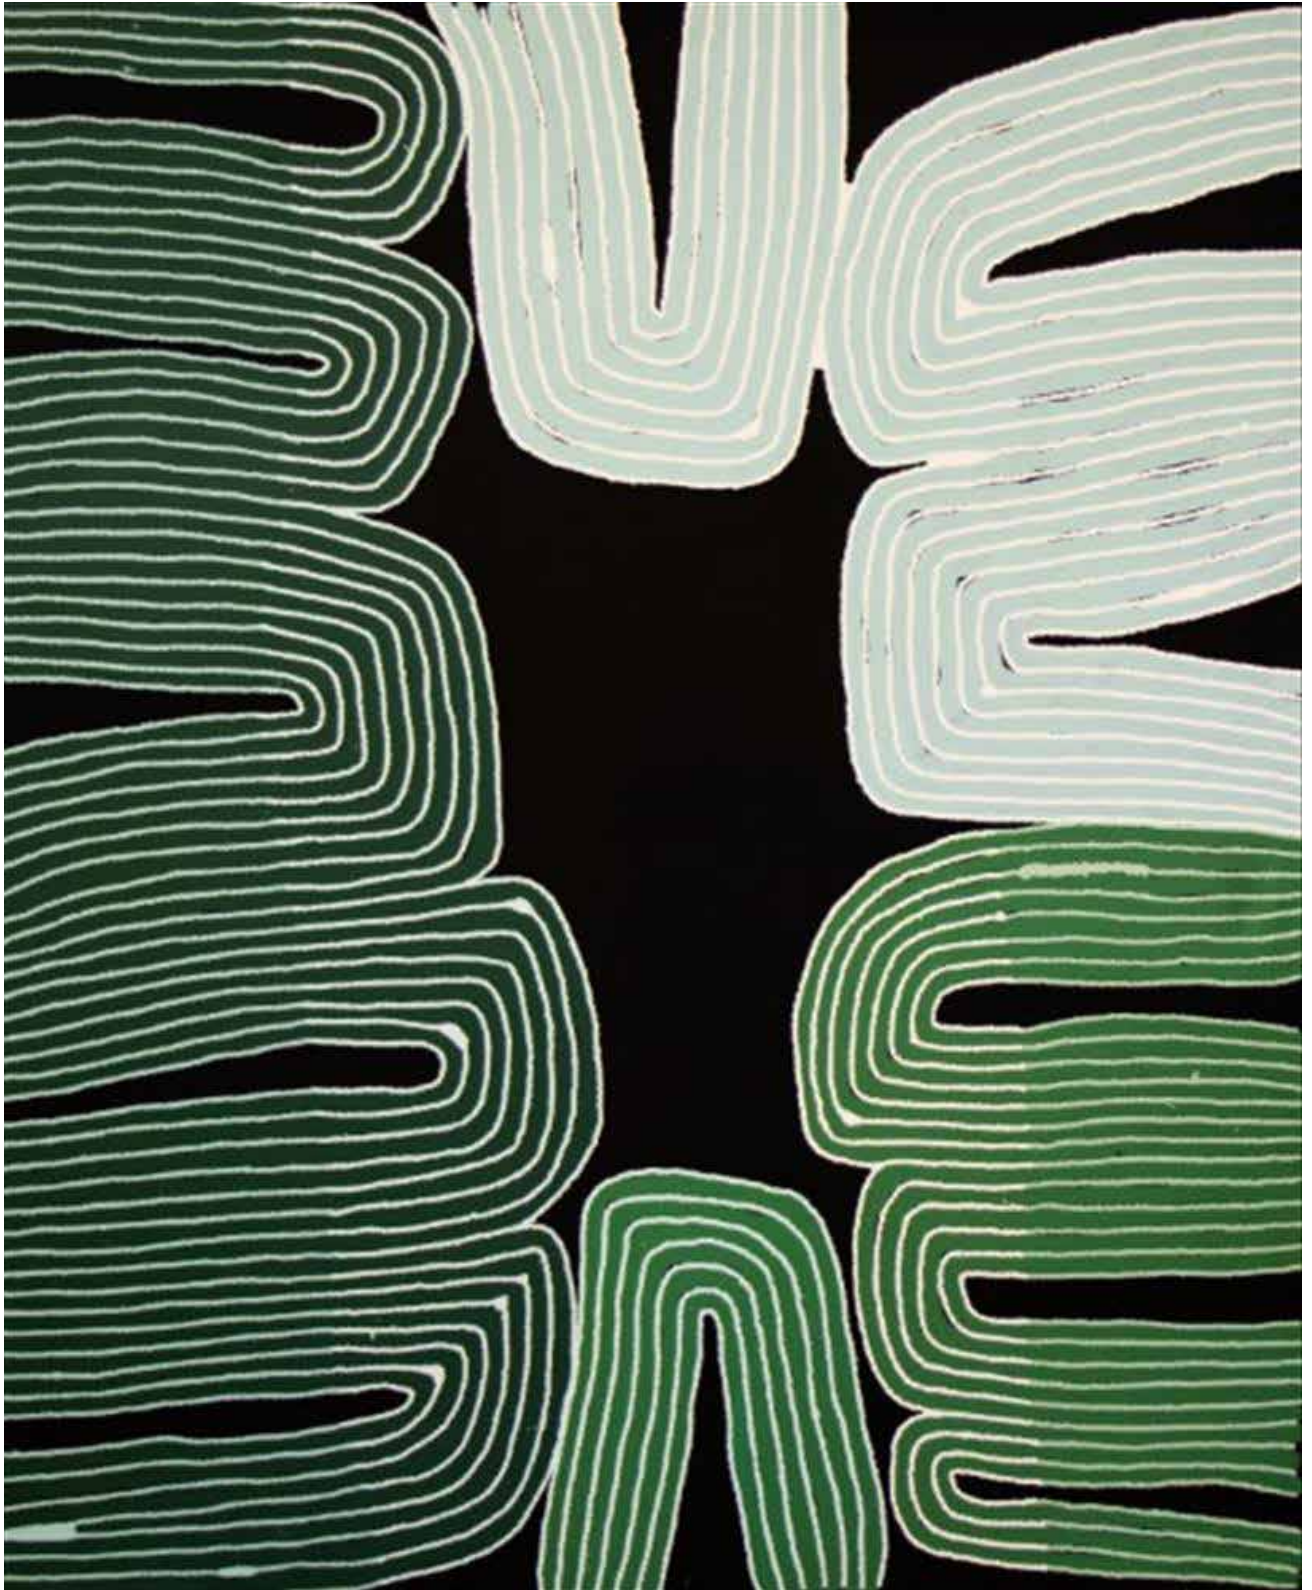

MARY GIBSON

NGAYAKU NGURRA - MARY 2023

SYNTHETIC POLYMER PAINT ON CANVAS

102 X 76 CM

\$3,000

PROVENANCE: TJARLIRLI ART, WA CAT. 23-892KA

VIVIENANDERSONGALLERY.COM

MARY GIBSON
KARKU - MARY 2023

SYNTHETIC POLYMER PAINT ON CANVAS

147 X 122 CM

\$6,600

PROVENANCE: TJARLIRLI ART, WA CAT. 23-1498

VIVIENANDERSONGALLERY.COM

MARY GIBSON

NGAYAKU NGURRA - MARY 2023

SYNTHETIC POLYMER PAINT ON CANVAS