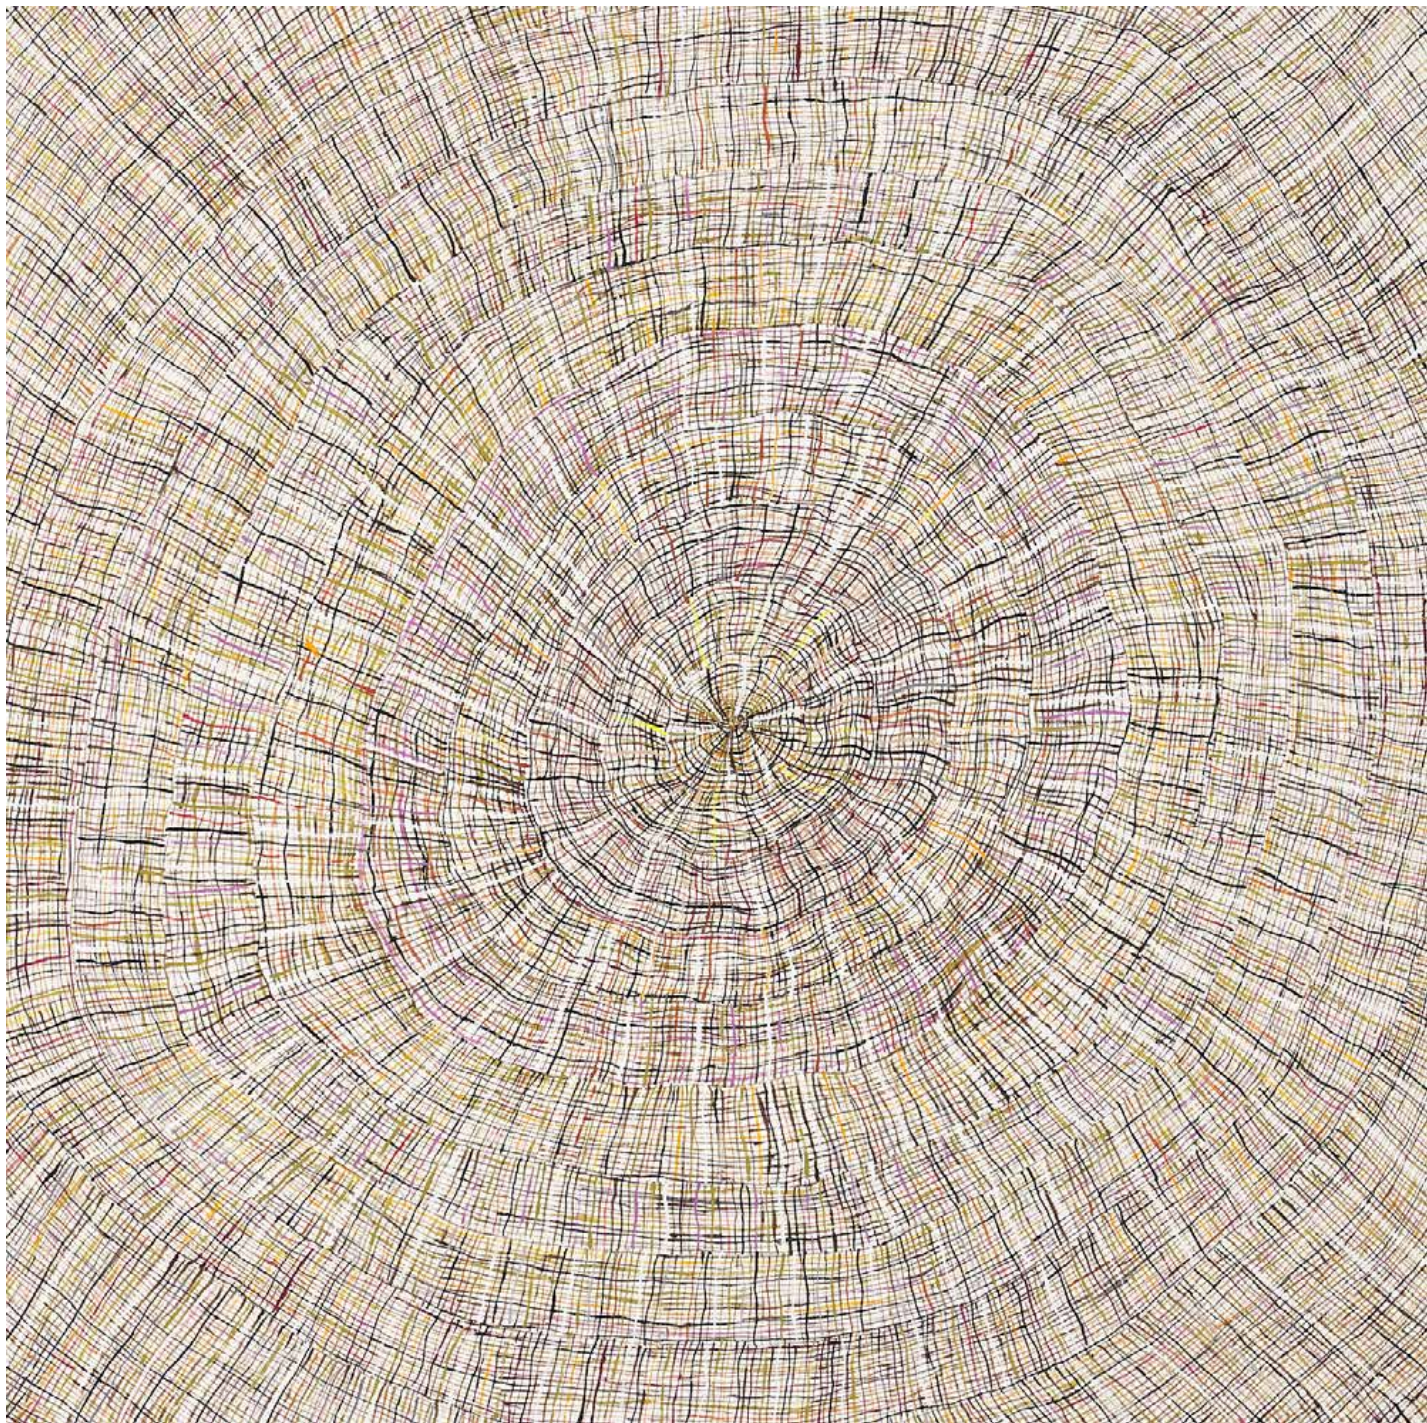

REGINA PILAWUK WILSON

WUPUN/SUN MAT 2023

SYNTHETIC POLYMER PAINT ON CANVAS

120 X 120 CM

$16,000

PROVENANCE: DURRMU ARTS, NT CAT. 76-23

VIVIENANDERSONGALLERY.COM