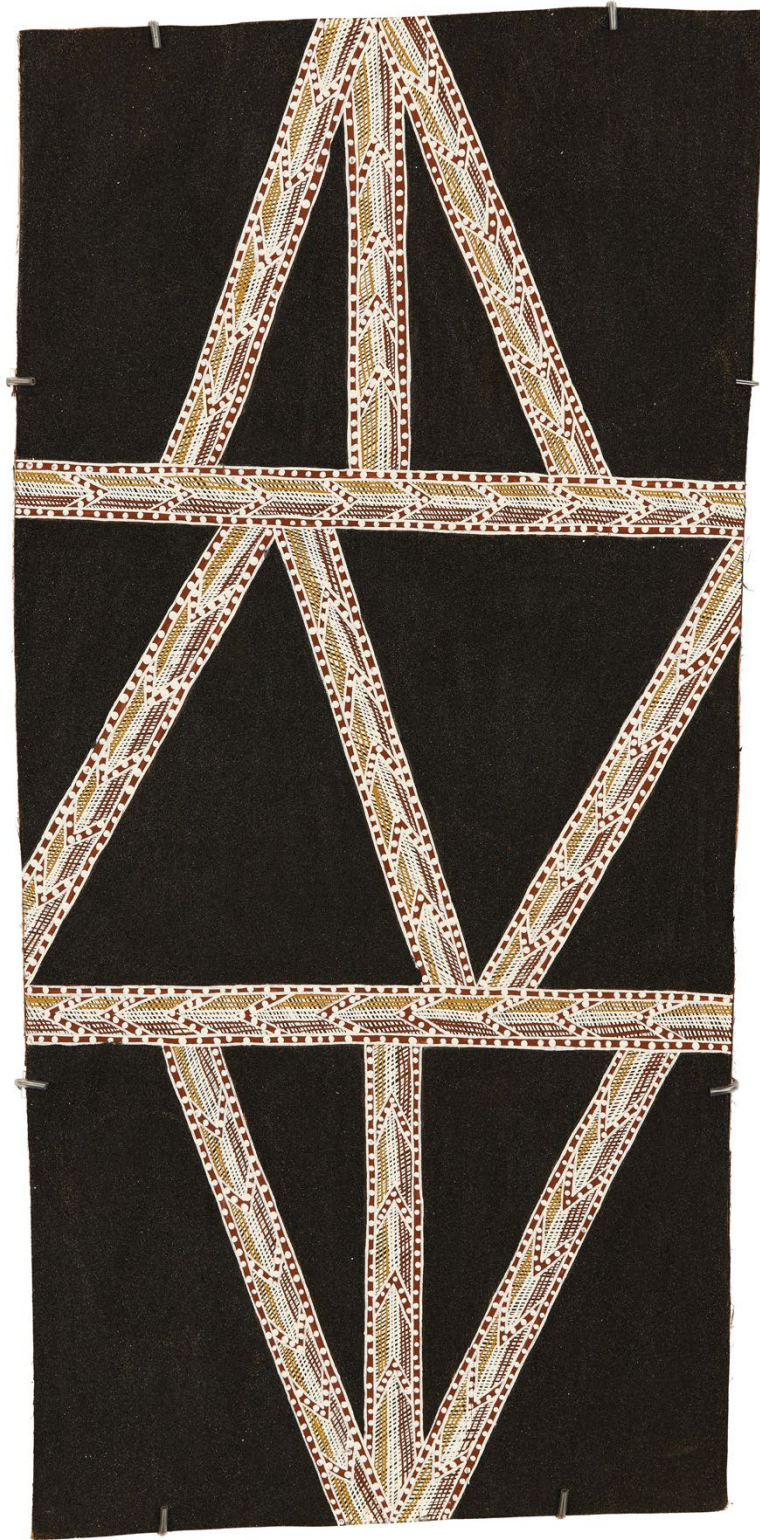

DHAMBIT #2 WANAMBI

GUDULTJA 2022

EARTH PIGMENT AND SAND ON BARK

107.5 X 53 CM

$4,200

PROVENANCE: BUKU-LARRJGAY MULKA, NT CAT 3951-22

VIVIENANDERSONGALLERY.COM