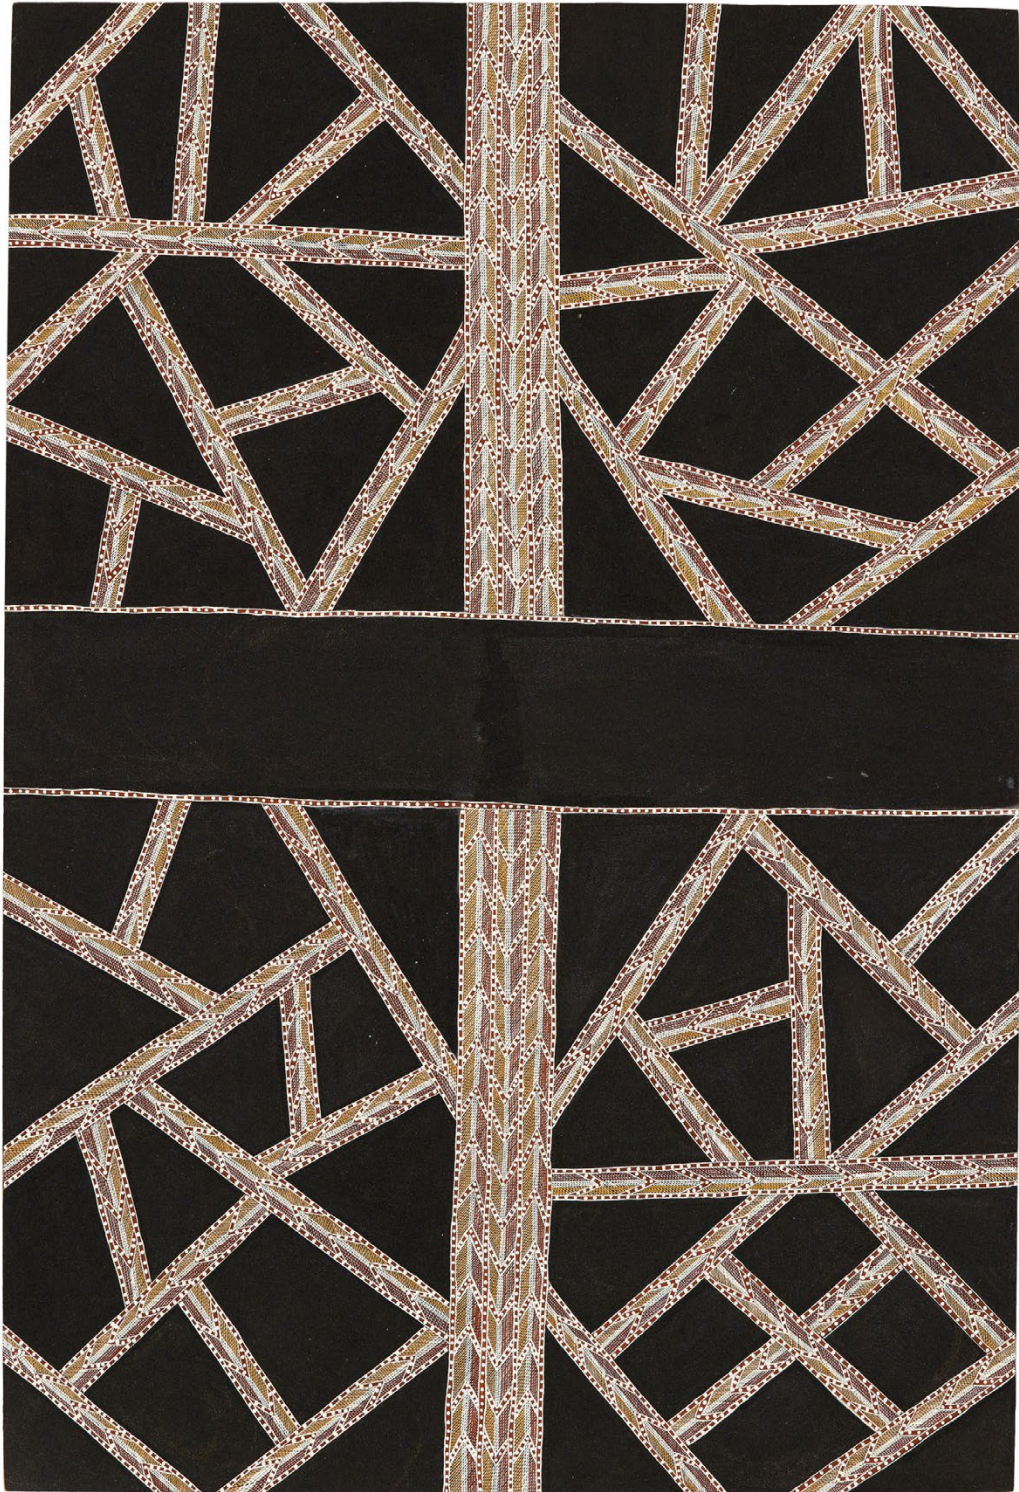

DHAMBIT #2 WANAMBI

YALANBA 2022

EARTH PIGMENT AND SAND ON BOARD

180 X 122 CM

$10,500

PROVENANCE: BUKU-LARRINGAY MULKA, NT CAT 957-22

VIVIENANDERSONGALLERY.COM