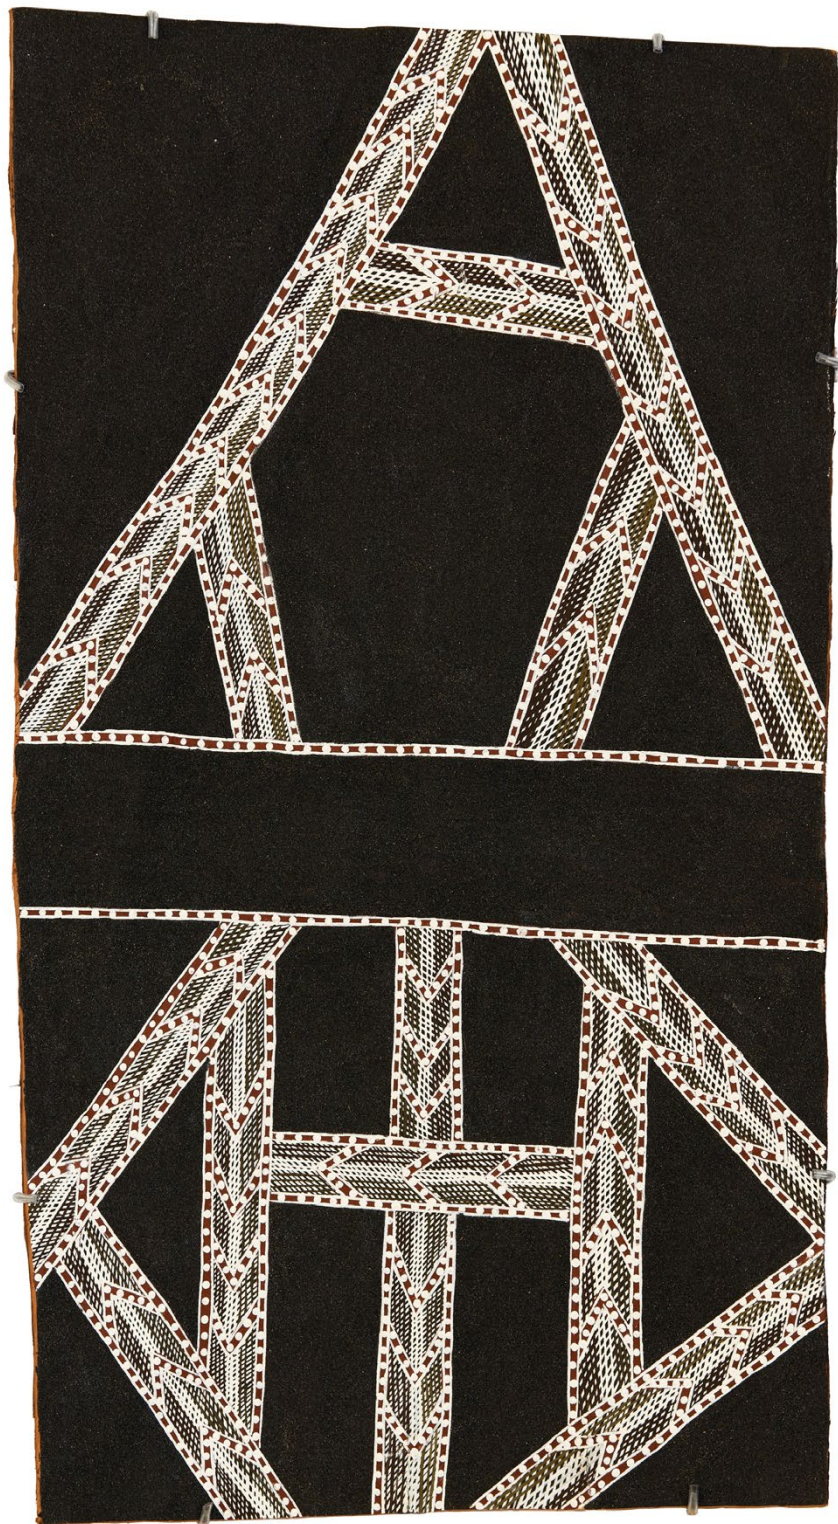

DHAMBIT #2 WANAMBI

GUDULTJA WITH SAND FROM YALANBA 2022

EARTH PIGMENT AND SAND ON BARK

86.5 X 47.5 CM

$3,800

PROVENANCE: BUKU-LARRNGAY MULKA, NT CAT 7419-22

VIVIENANDERSONGALLERY.COM