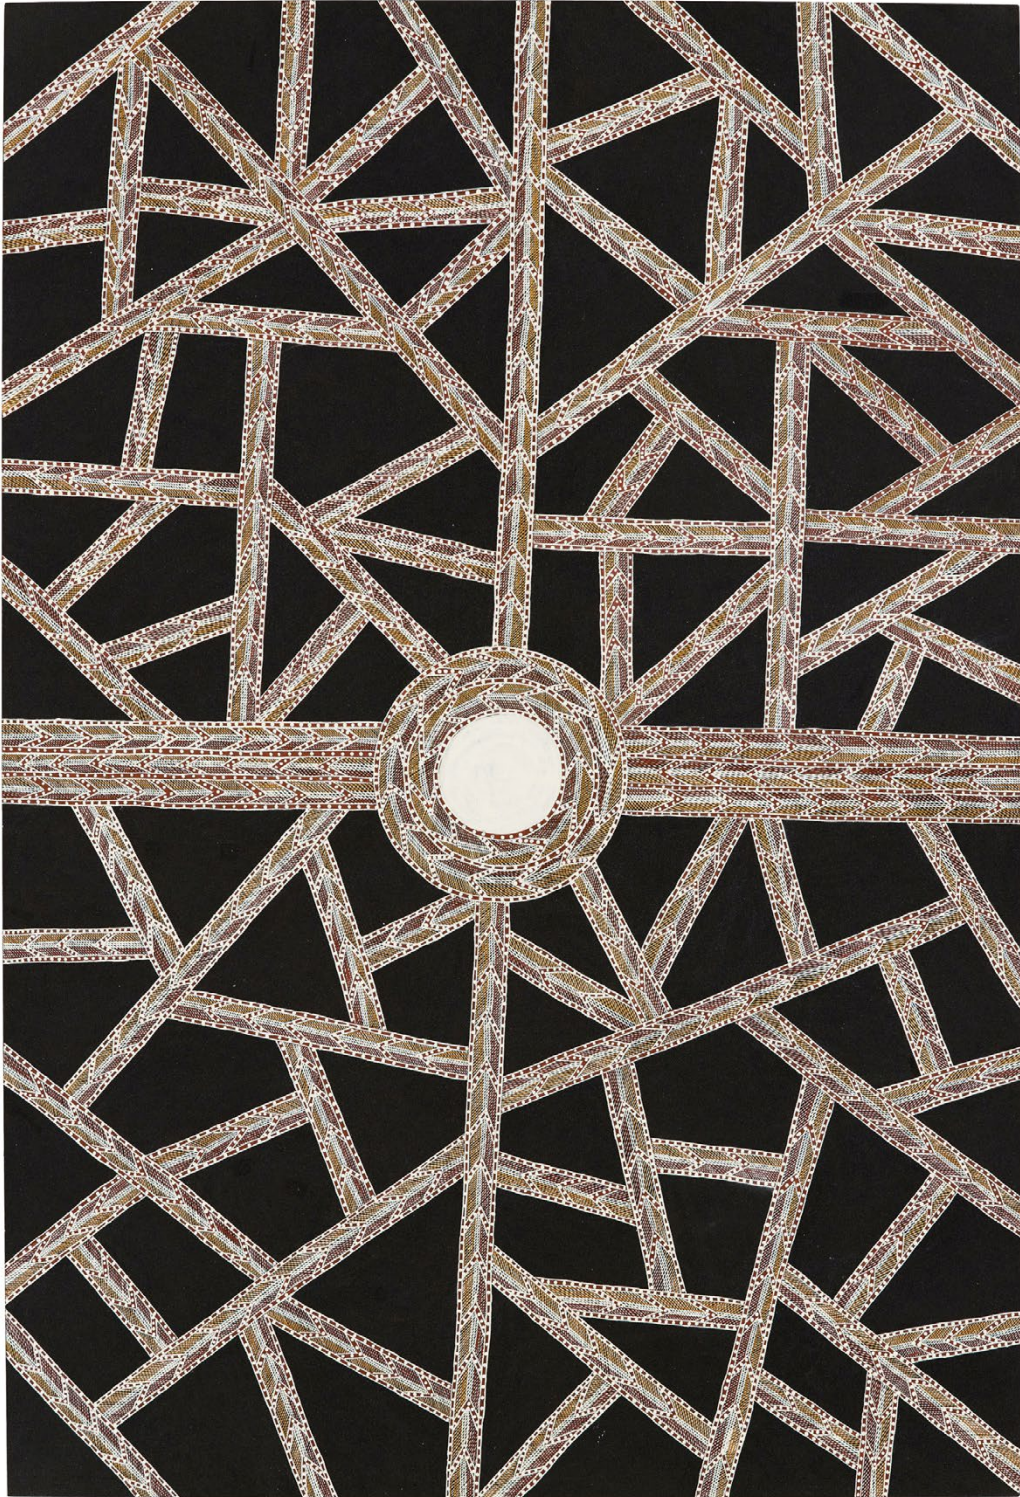

DHAMBIT #2 WANAMBI

YALANBA 2022

EARTH PIGMENT AND SAND ON BOARD

180 X 122 CM

$10,500

PROVENANCE: BUKU-LARRNGAY MULKA, NT CAT 7549-22

VIVIENANDERSONGALLERY.COM