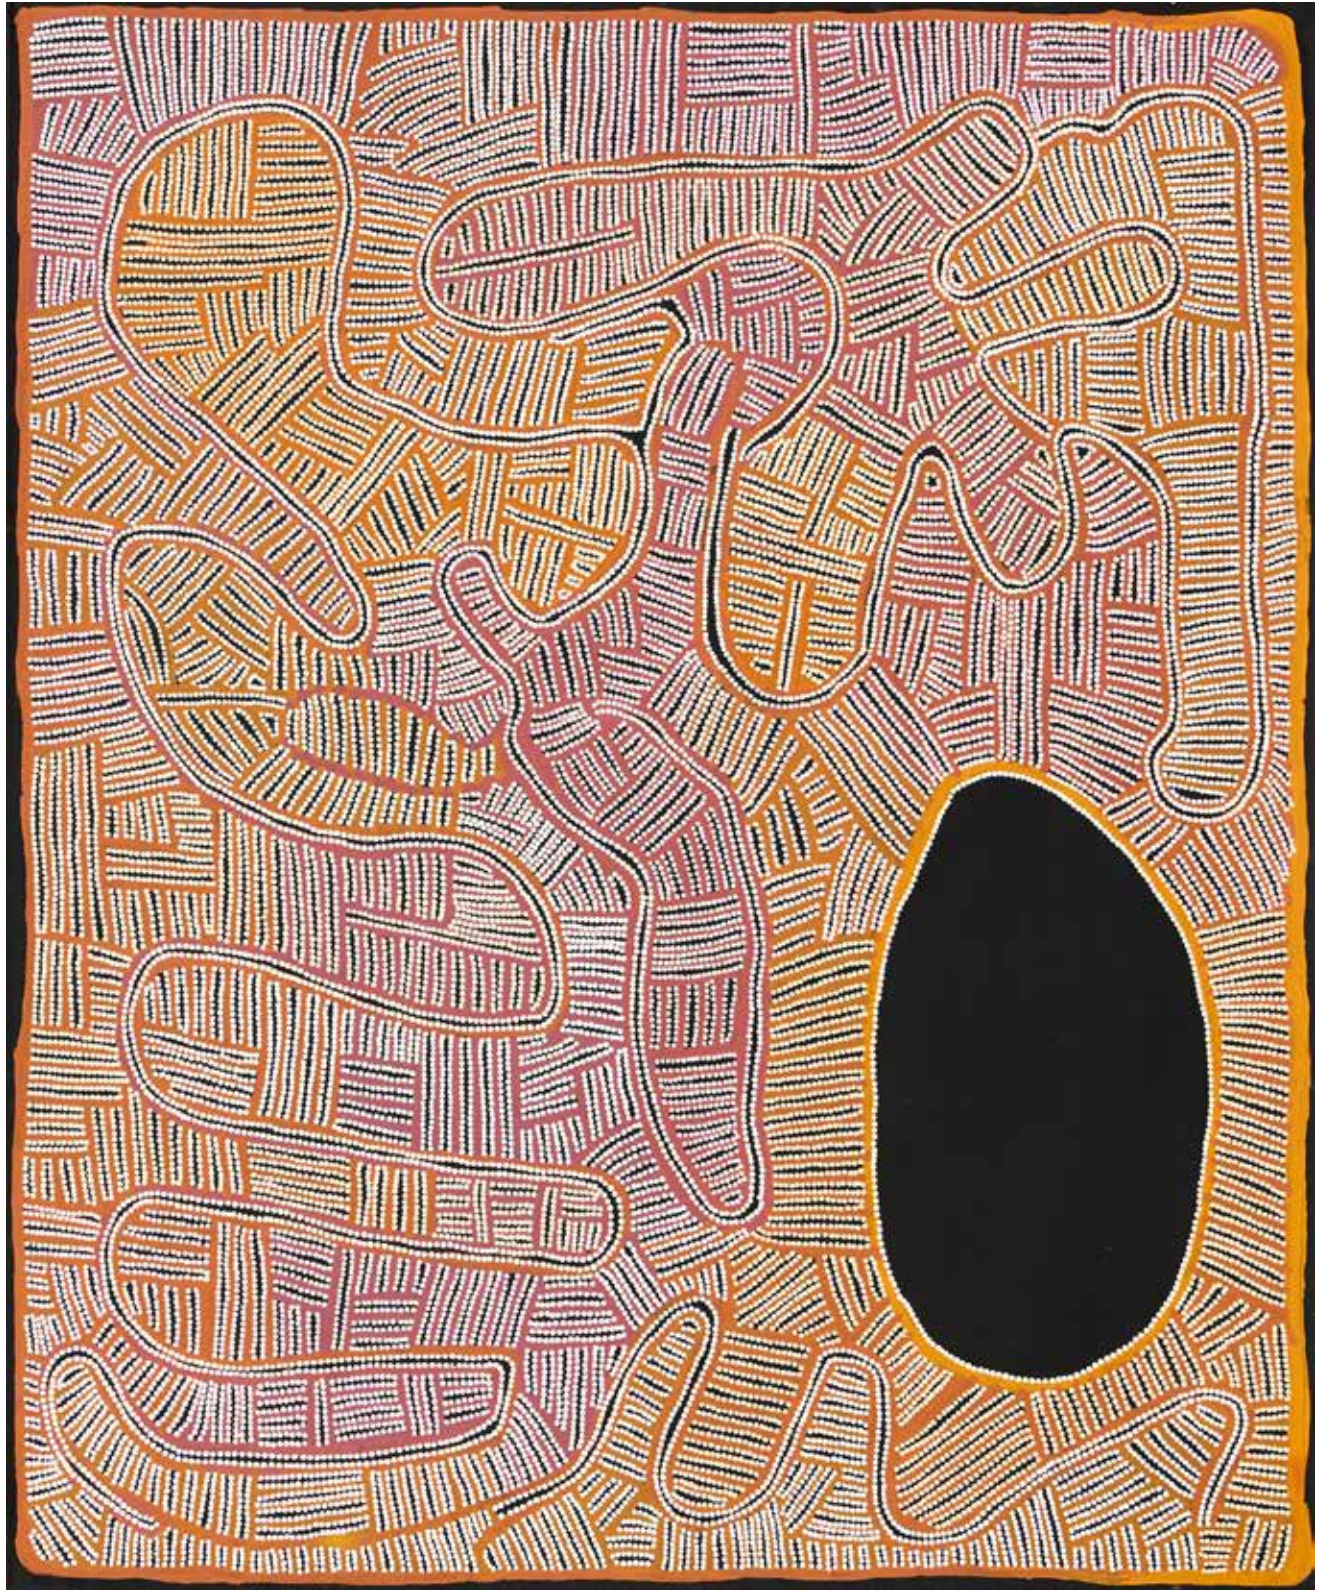

COUNTRY

23·08·23 — 23·09·23

VIVIEN ANDERSON GALLERY

GROUND FLOOR 284-290 ST KILDA ROAD ST KILDA VICTORIA 3182 AUSTRALIA

TELEPHONE +613 8598 9657

INFO@VIVIENANDERSONGALLERY.COM

JOANNE NAPANGARDI WHEELER
ROAD TO HERMANNSBURG FROM ALICE SPRINGS 2023
SYNTHETIC POLYMER PAINT ON CANVAS
90 X 120 CM
\$4,500

PROVENANCE: TANGENTYERE ARTISTS, NT CAT 12936-23

VIVIENANDERSONGALLERY.COM

FAITH BUTLER

KITJI - FAITH 2023

SYNTHETIC POLYMER PAINT ON CANVAS

147 X 122 CM

\$4,200

PROVENANCE: TJARLIRI ARTISTS, WA CAT 23-182

VIVIENANDERSONGALLERY.COM

FAITH BUTLER

MINYMA TJUKURLA - FAITH BUTLER 2023
SYNTHETIC POLYMER PAINT ON CANVAS

147 X 122 CM

\$4,200

PROVENANCE: TJARLIRLI ARTISTS, WA CAT 23-415

VIVIENANDERSONGALLERY.COM

FAITH BUTLER