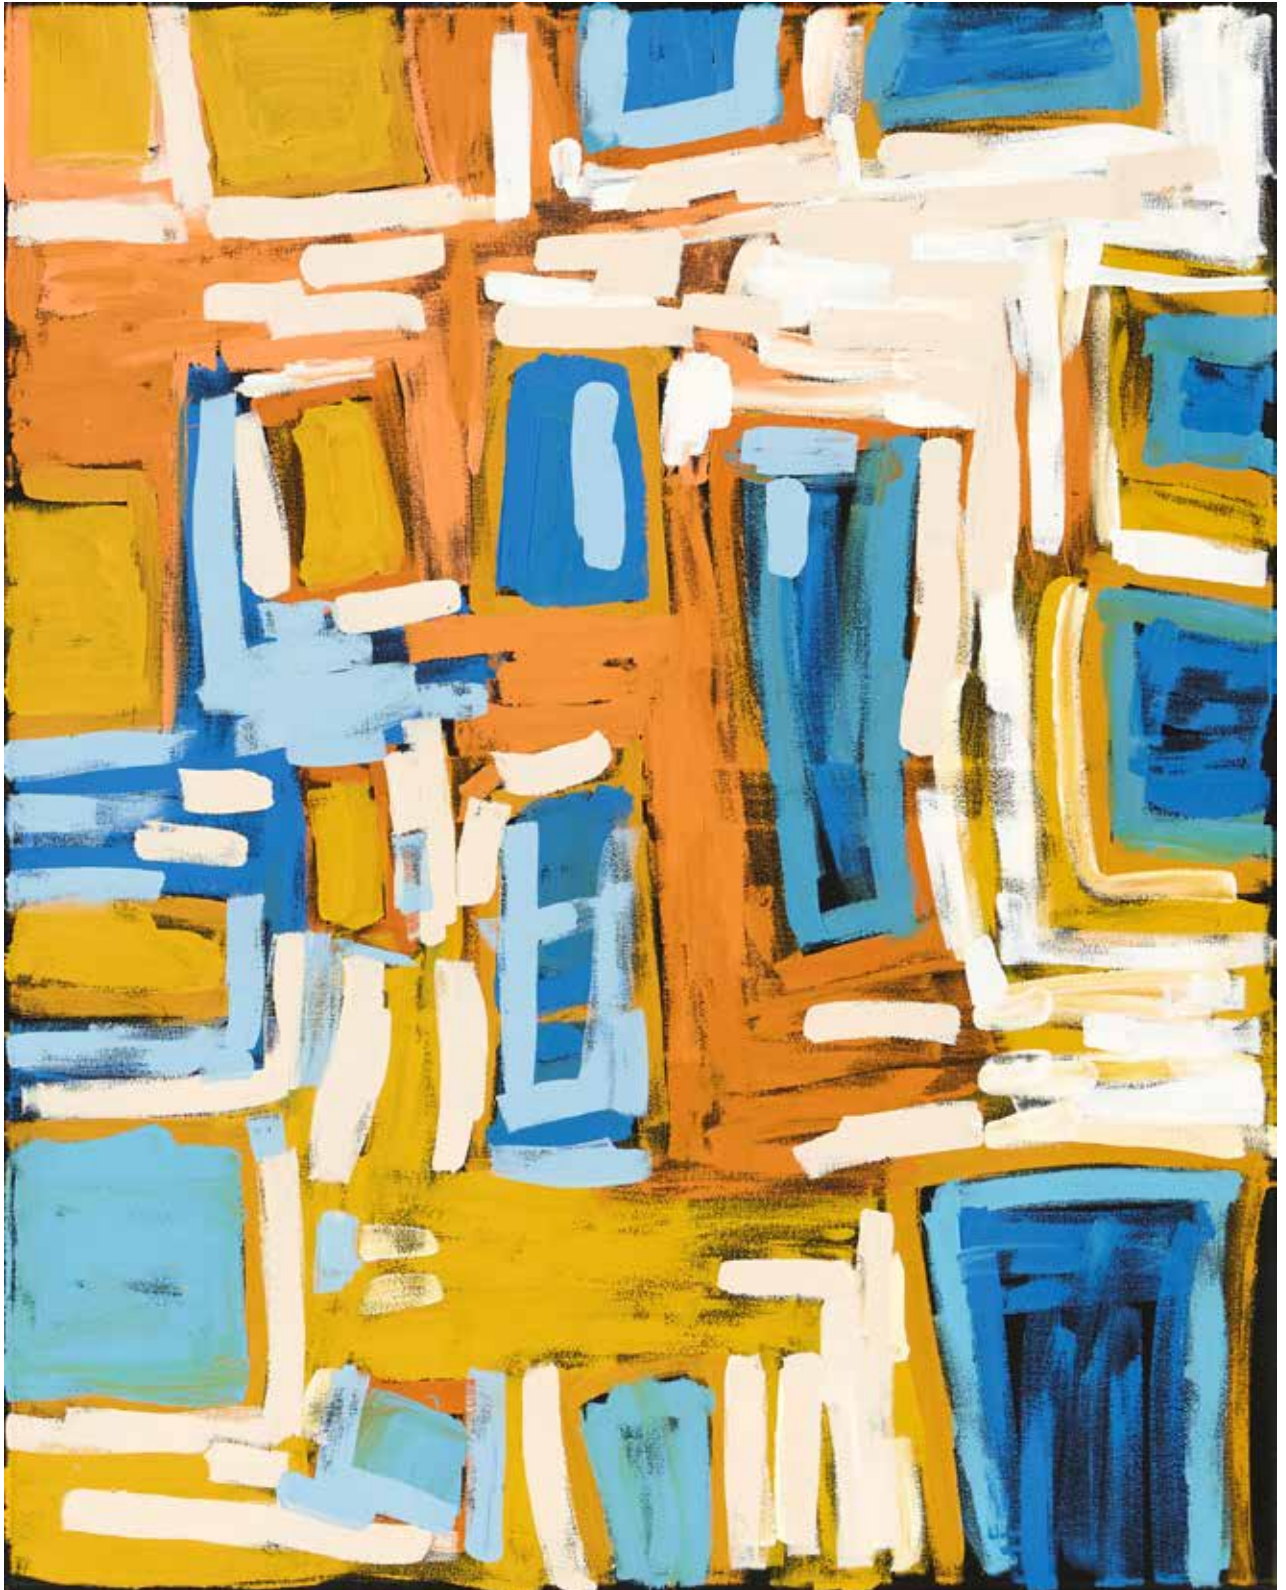

VIVIENANDERSONGALLERY.COM

BOB GIBSON

PATJANTJA 2023

SYNTHETIC POLYMER PAINT ON CANVAS

178 X 147 CM

\$10,500

PROVENANCE: TJARLIRLI ARTISTS, WA CAT 23-2221KA

VIVIENANDERSONGALLERY.COM