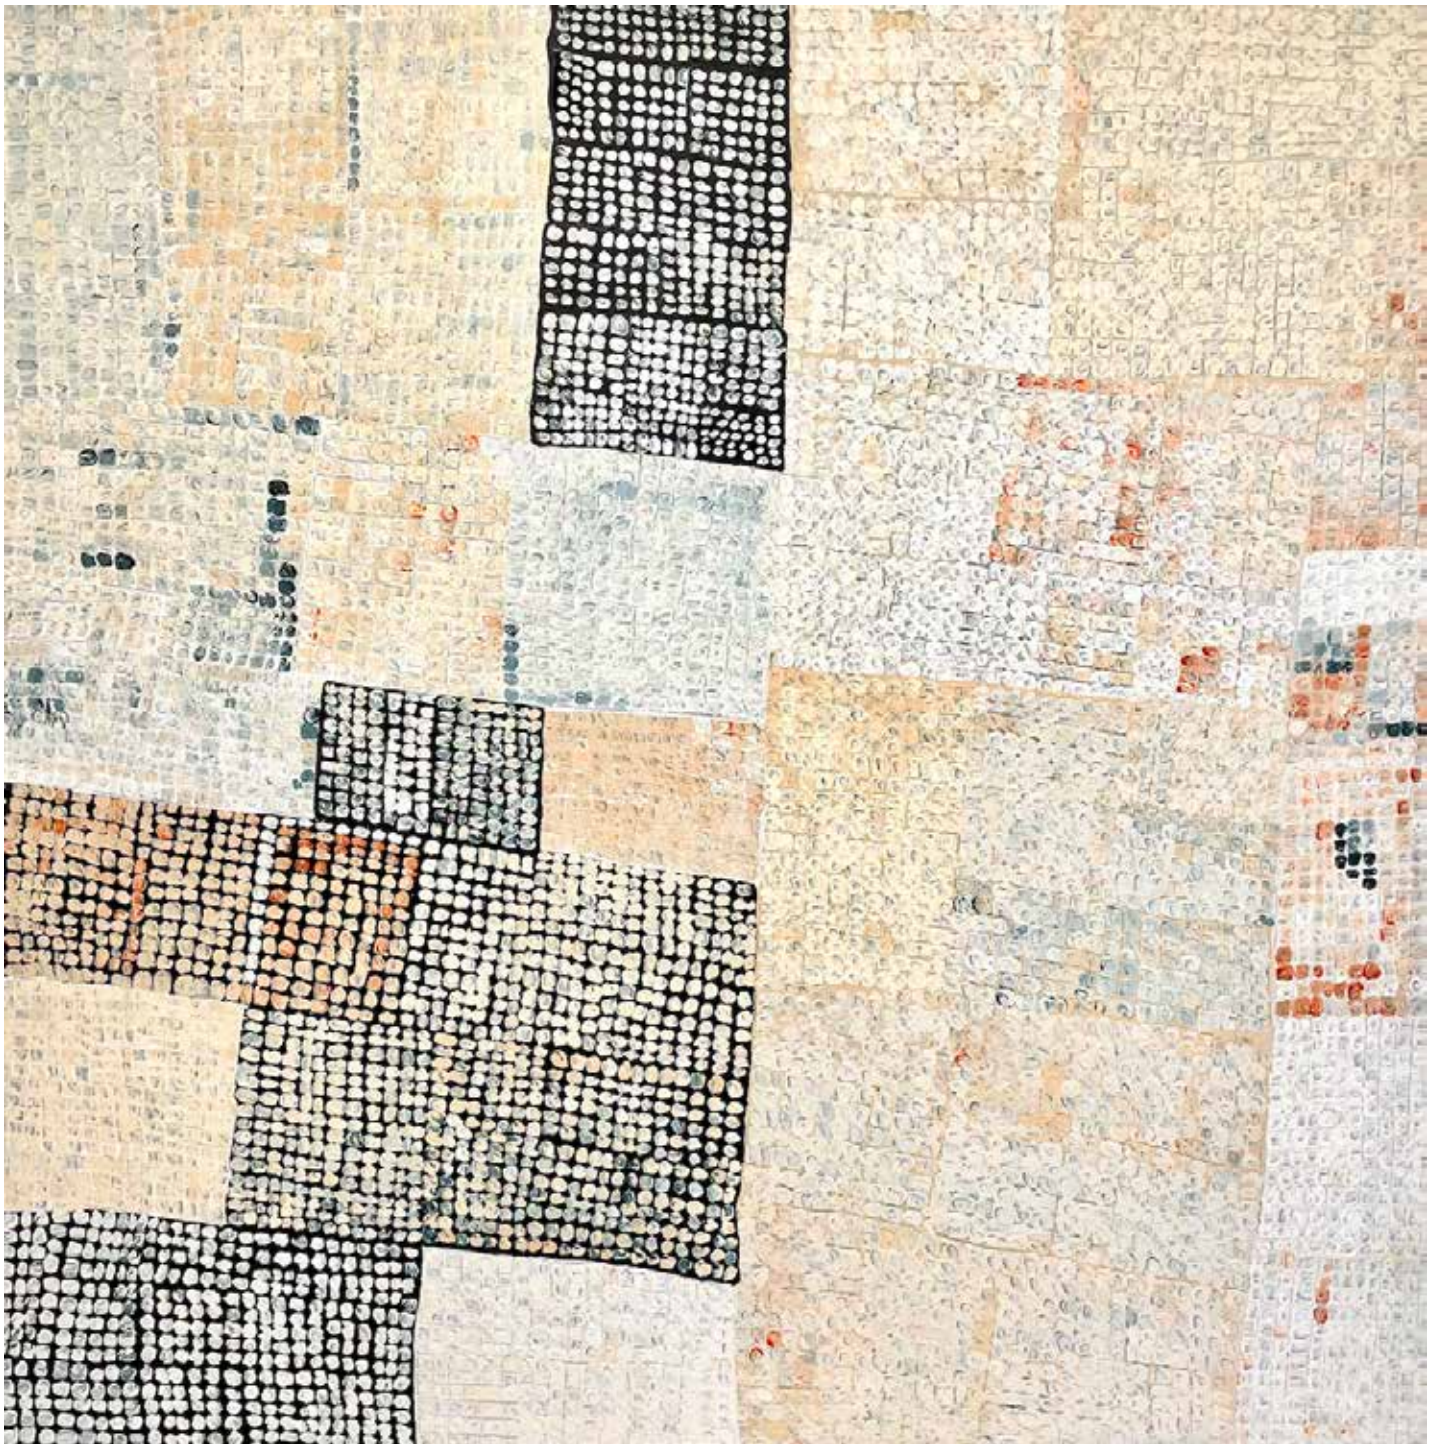

CARBIENE MCDONALD

FOUR DREAMINGS 2023

SYNTHETIC POLYMER PAINT ON CANVAS

183 X 183 CM

$19,500

PROVENANCE: PAPUNYA TJUPI, NT CAT 127-23

VIVIENANDERSONGALLERY.COM