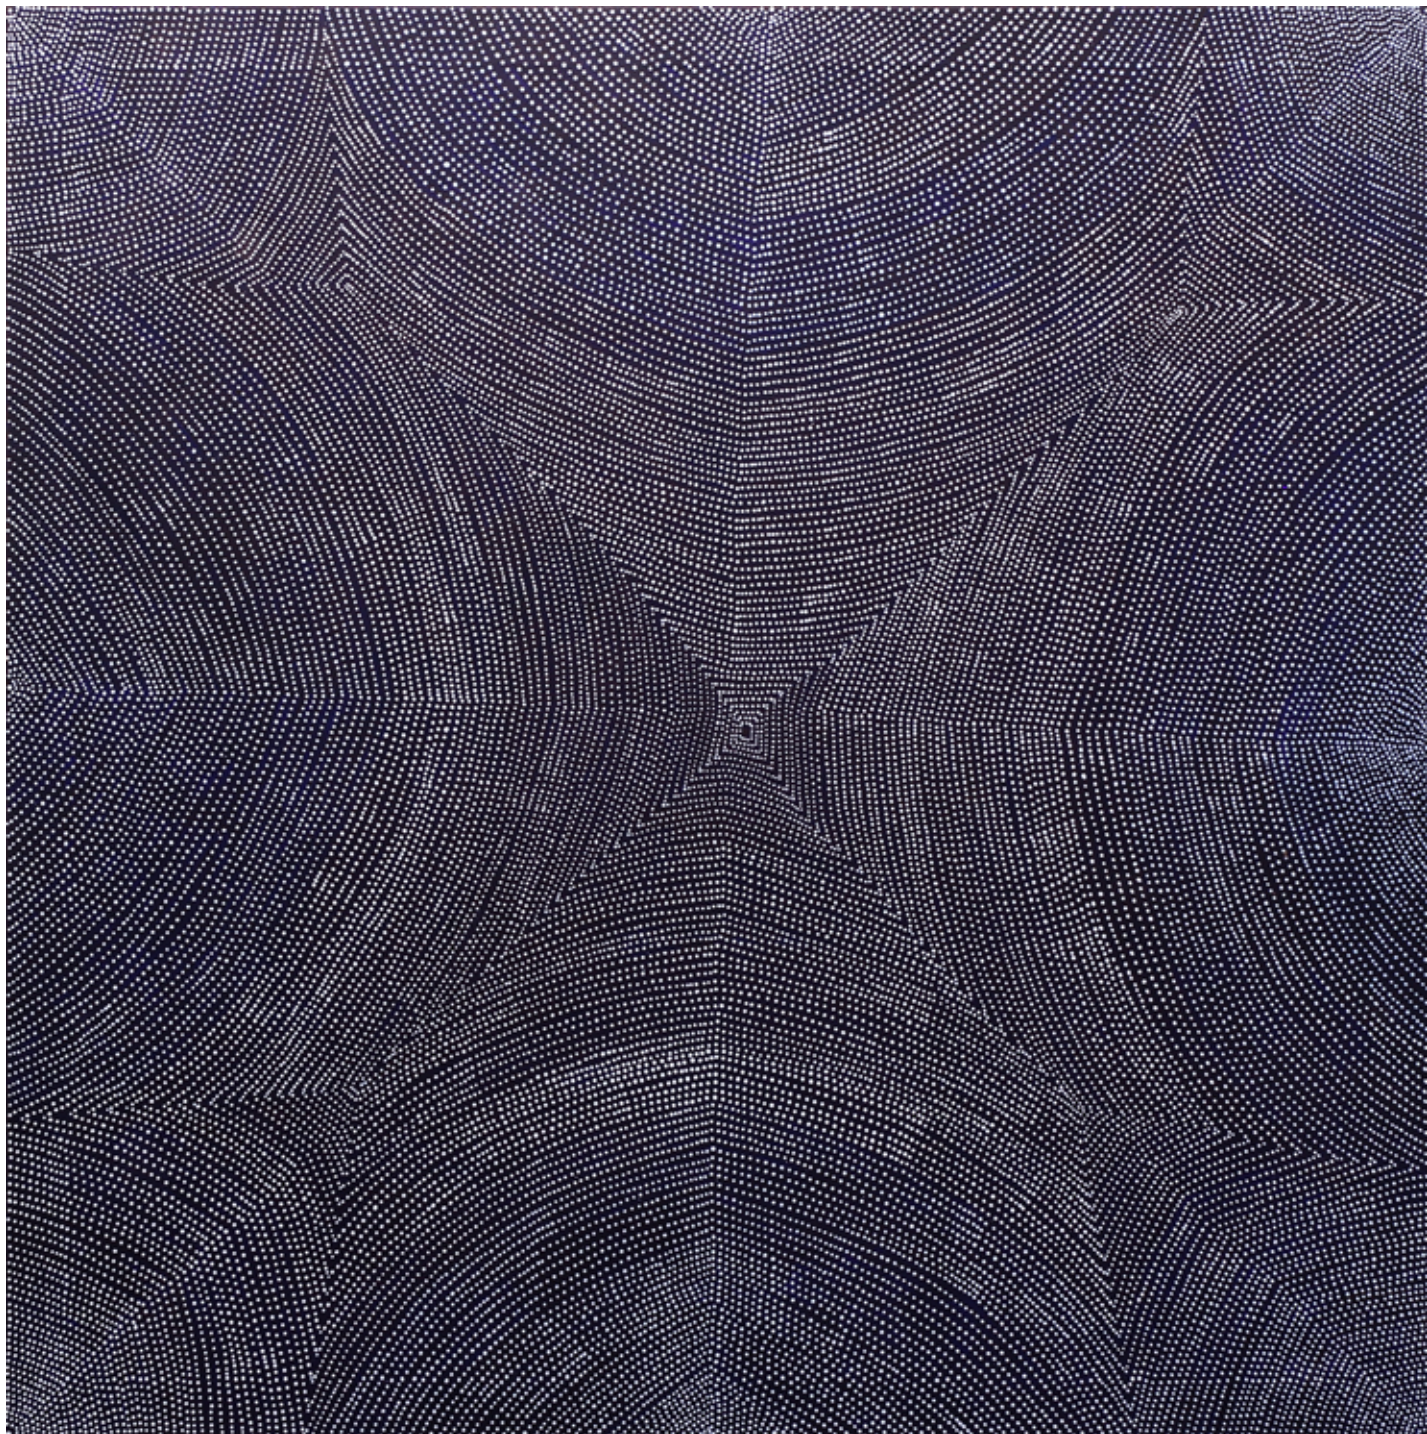

MAUREEN POULSON NAPANGARDI
KAPI TJUKURRPA - KALIPINYPA 2023
SYNTHETIC POLYMER PAINT ON CANVAS
152 X 152 CM
$6,500

PROVENANCE: PAPUNYA TJUPI, NT CAT 94-23

VIVIENANDERSONGALLERY.COM