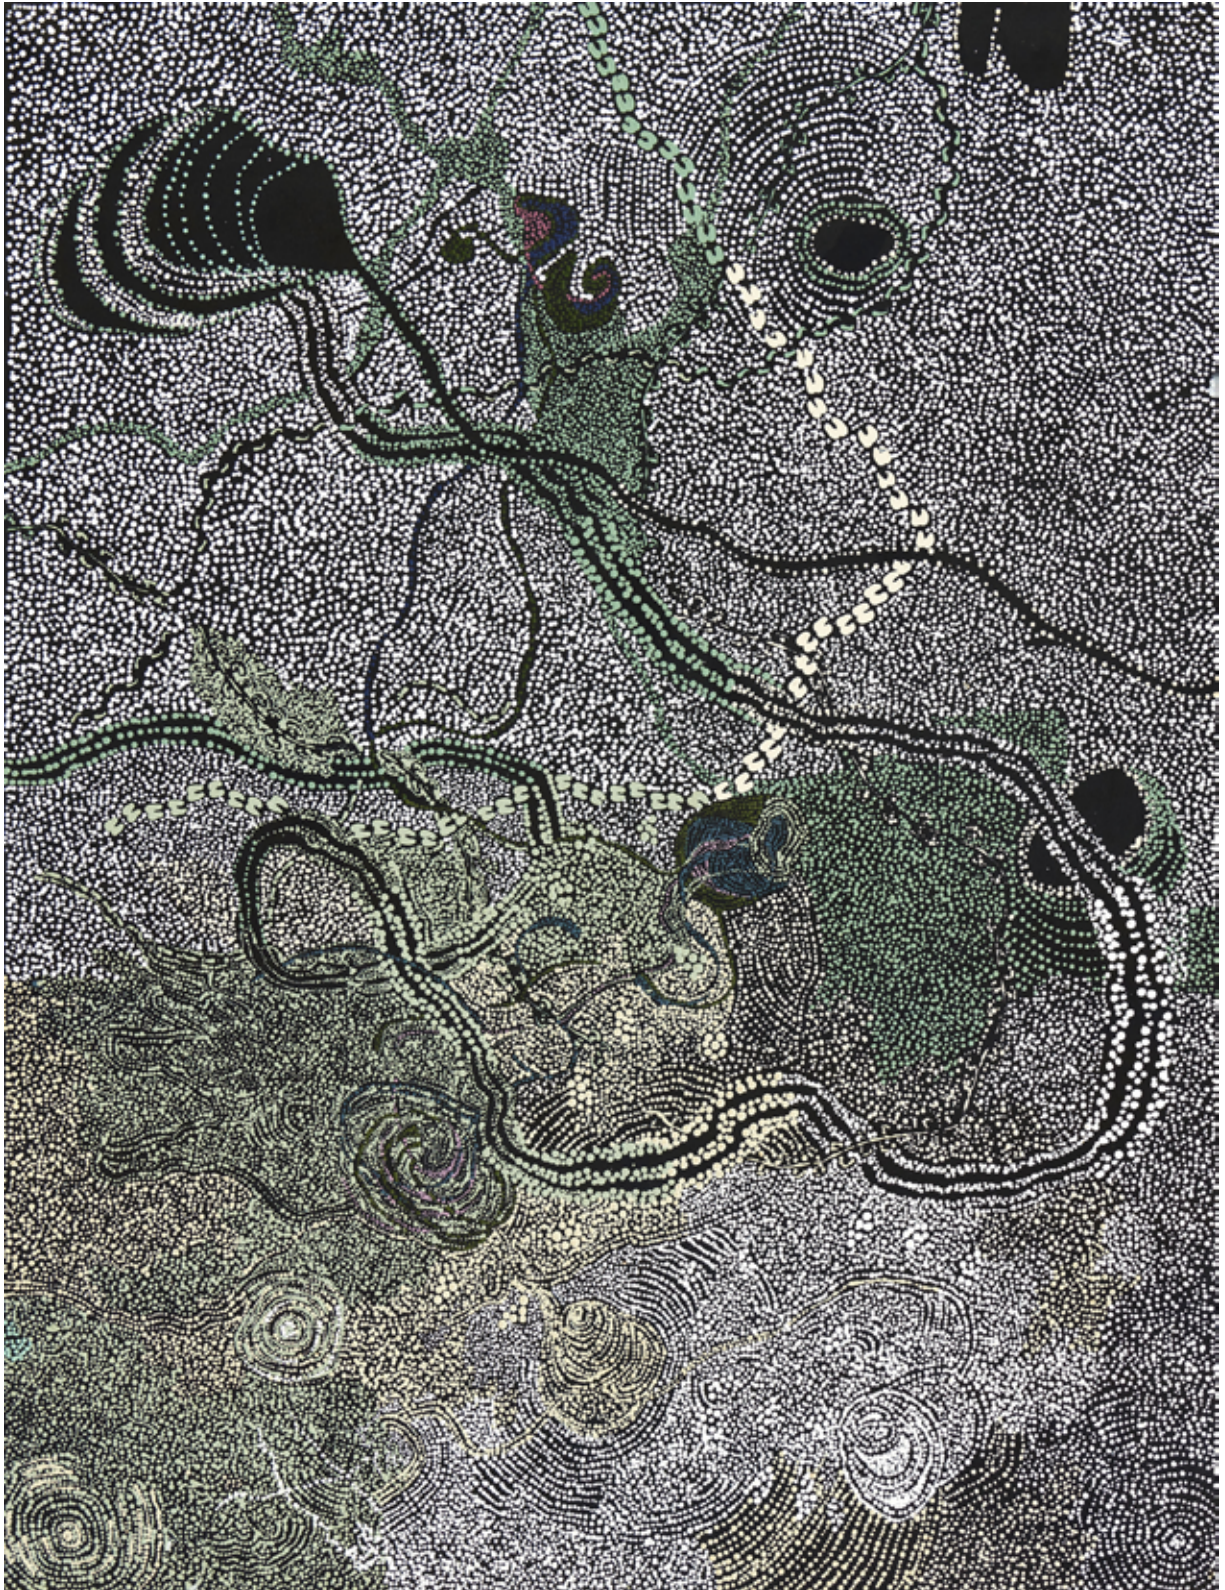

INMA (CEREMONY) - FAITH 2023

SYNTHETIC POLYMER PAINT ON CANVAS

101.5 X 76 CM

\$2,000

PROVENANCE: TJARLIRLI ARTISTS, WA CAT 23-483

VIVIENANDERSONGALLERY.COM

DENISE BRADY

KAMIKU TJUKURPA IRITINGURU (DENISE) 2023