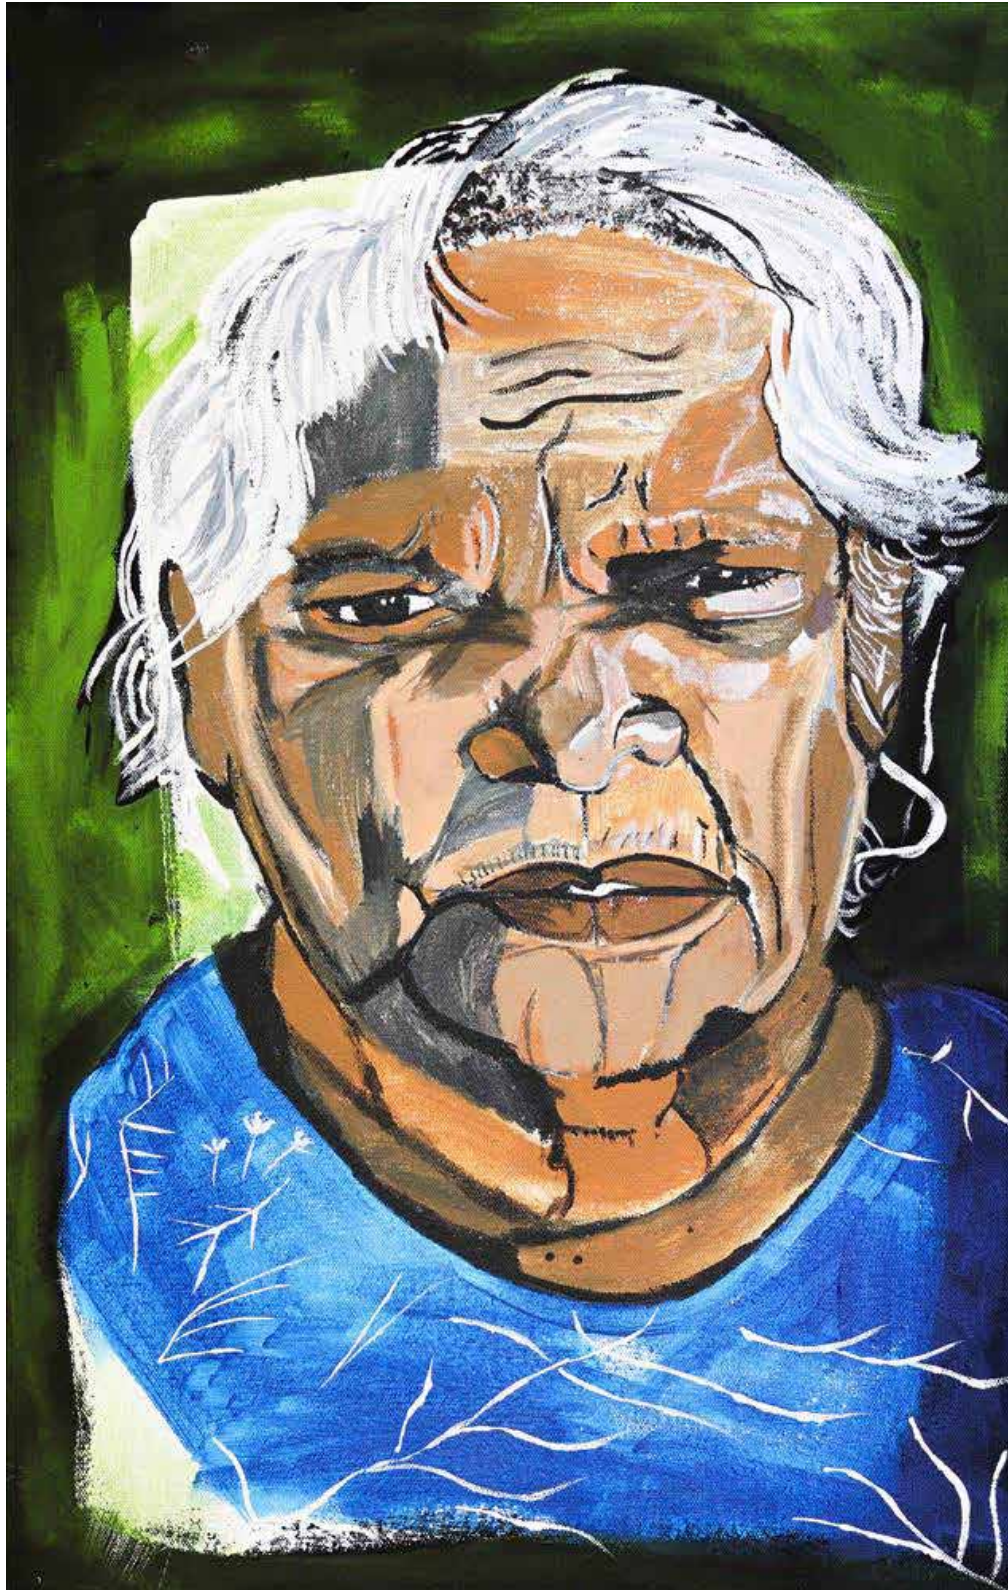

NYANGULYA KATIE NALGOOD

NYANGULYA KATIE NALGOOD - UNTITLED 2023

SYNTHETIC POLYMER PAINT ON CANVAS

56 X 56 CM

\$1,800

PROVENANCE: SPINIFEX HILL STUDIO, WA CAT 23-589

VIVIENANDERSONGALLERY.COM

SOPHIA ALONE

DON MCLEOD 2023

SYNTHETIC POLYMER PAINT ON CANVAS

61 X 71 CM

\$1,850

PROVENANCE: SPINIFEX HILL STUDIO, WA CAT 23-258

VIVIENANDERSONGALLERY.COM

SOPHIA ALONE

GLADYS BIDU 2023

SYNTHETIC POLYMER PAINT ON CANVAS

76 X 101.5 CM

\$3,300

PROVENANCE: SPINIFEX HILL STUDIO, WA CAT 23-350

VIVIENANDERSONGALLERY.COM

SOPHIA ALONE

NANA JILILIA (DAISY TINKER) 2023

SYNTHETIC POLYMER PAINT ON CANVAS