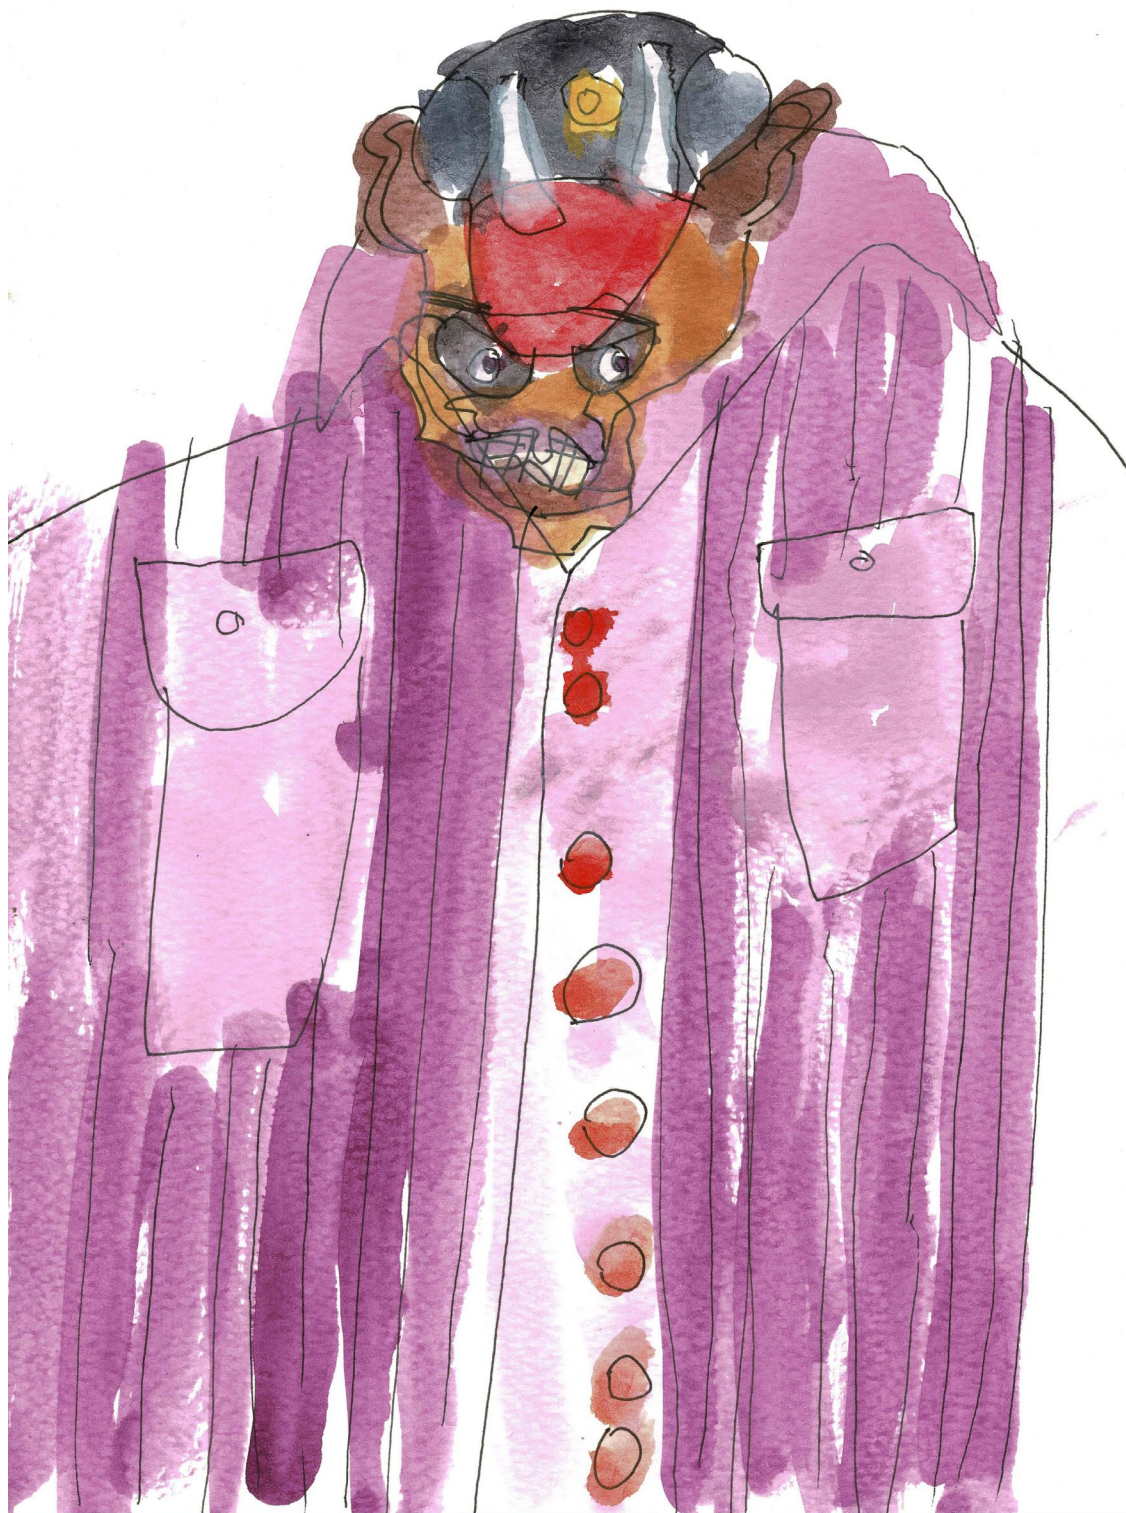

CONWAY GINGER

MAN 2023

SYNTHETIC POLYMER PAINT AND INK ON PAPER

29.5 X 21 CM

$400

PROVENANCE: BINDI MWERRE ANTHURRE ARTISTS, NT CAT 819-23

VIVIENANDERSONGALLERY.COM