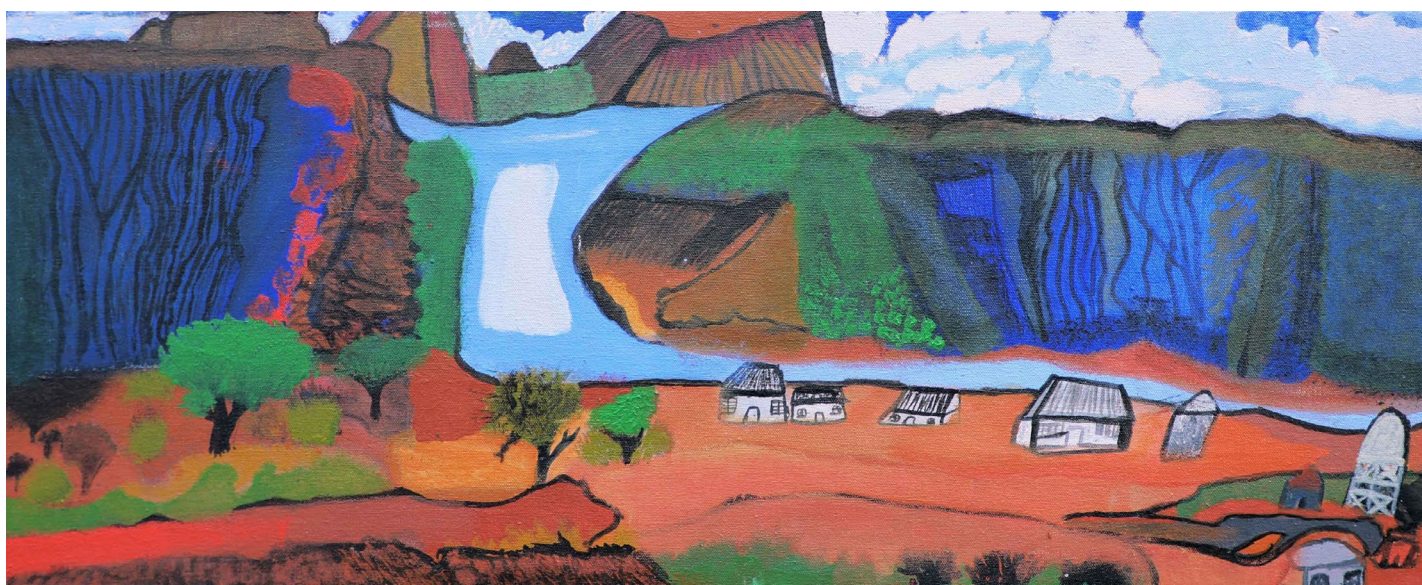

CHARLES INKAMALA
HERMANSBURG 2023

SYNTHETIC POLYMER PAINT ON CANVAS

---

25 X 61 CM

$600

PROVENANCE: BINDI MWERRE ANTHURRE ARTISTS, NT CAT 371-23

VIVIENANDERSONGALLERY.COM