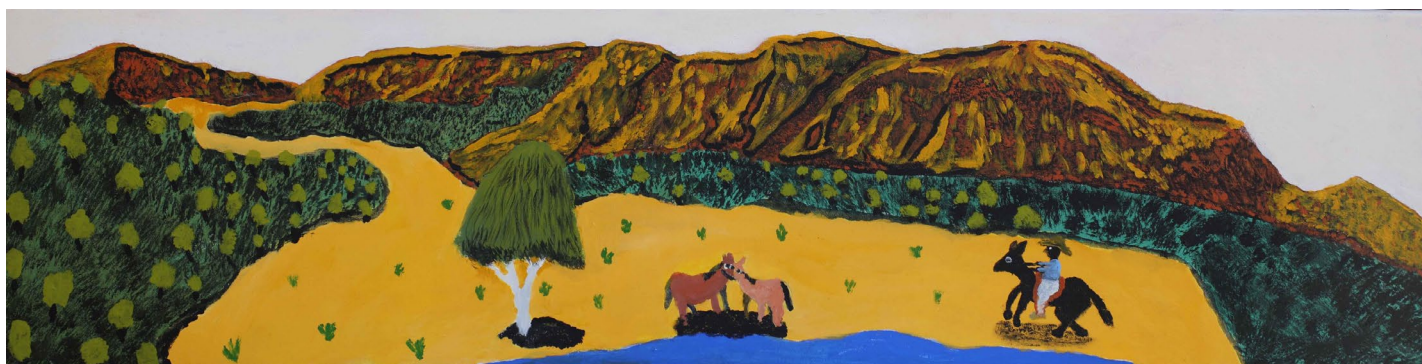

BILLY KENDA

STOCK MAN MUSTERING THE HORSES NORTH OF JAY CREEK 2022

SYNTHETIC POLYMER PAINT ON CANVAS

---

31 X 122.5 CM

$1,500

PROVENANCE: BINDI MWERRE ANTHURRE ARTISTS, NT CAT 719-22

VIVIENANDERSONGALLERY.COM